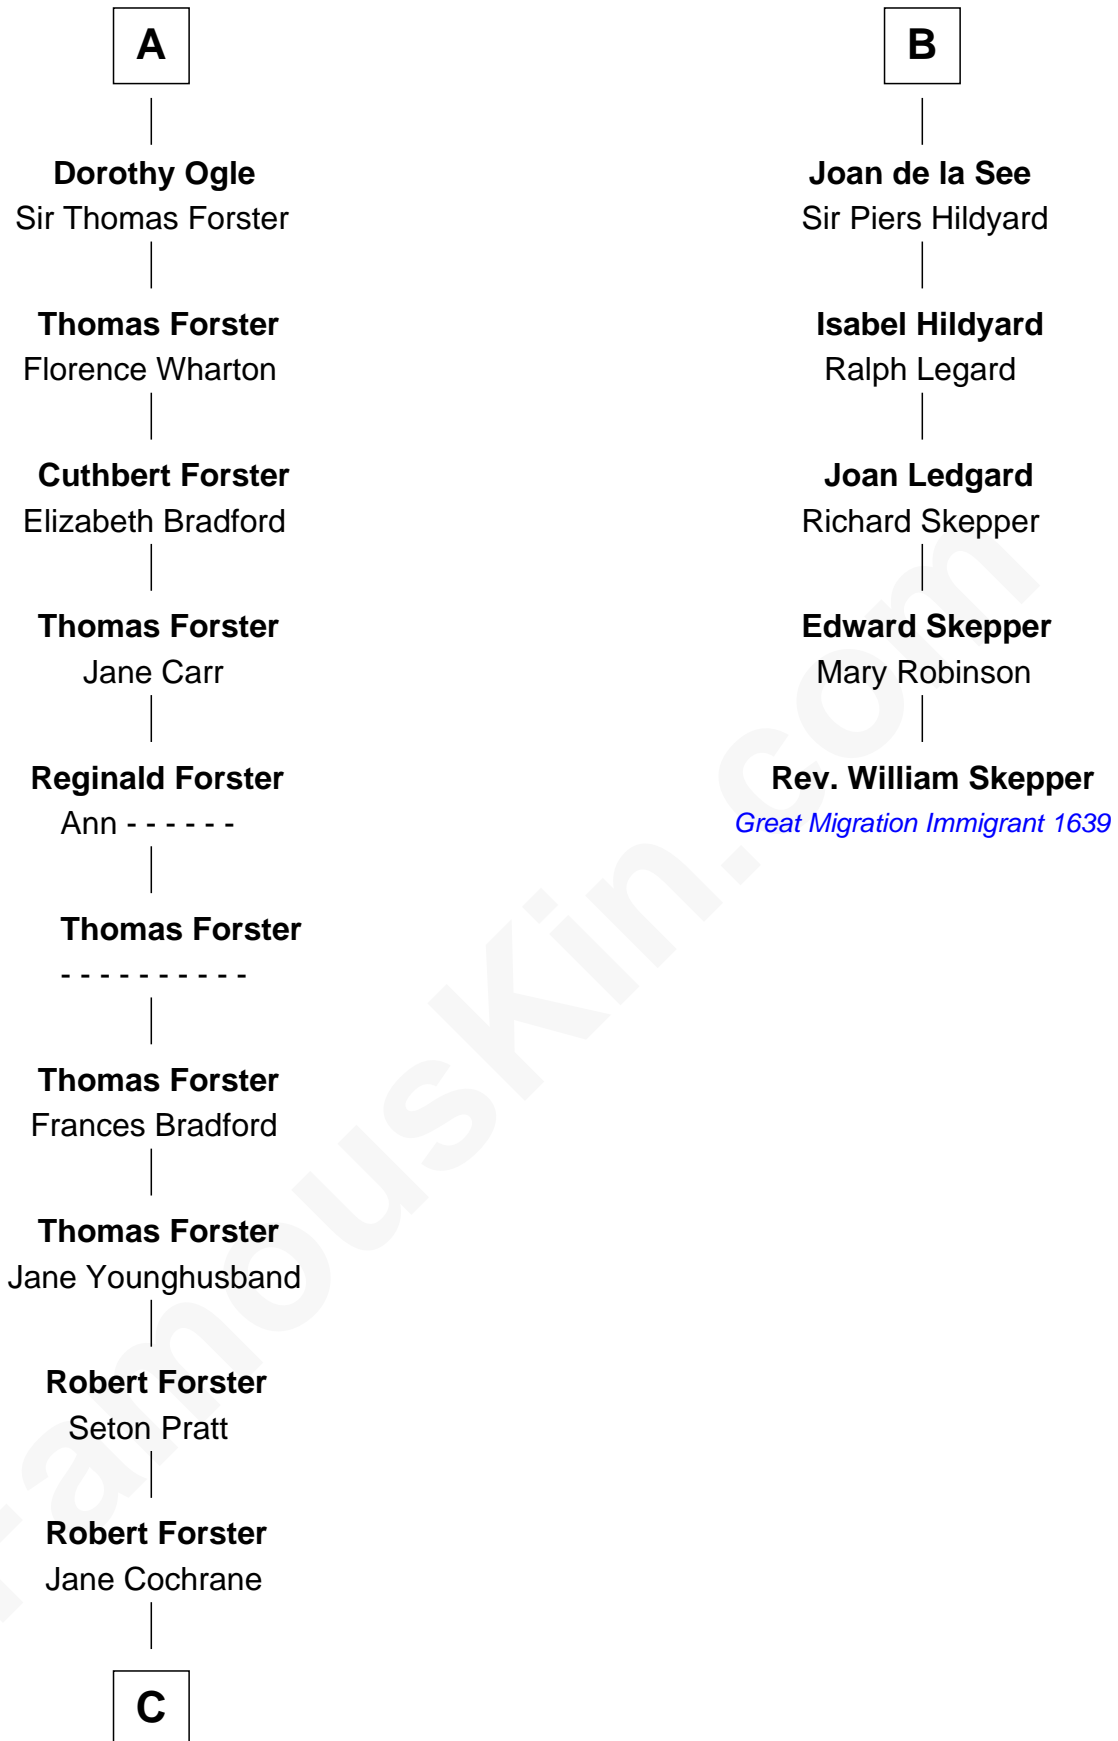

FamousKin.com Relationship Chart of

Peter Forster

TV and Movie Actor

11th cousin 8 times removed of

Rev. William Skepper

(c1597 - c1650) Great Migration Immigrant 1639

Eudo la Zouche
Milicent de Cantilupe

Eve la Zouche
Sir Maurice de Berkeley

Thomas de Berkeley
Katherine de Clyvedon

Sir John Berkeley
Elizabeth Betteshorne

Eleanor Berkeley
Sir Richard Poynings

Eleanor Poynings
Sir Henry Percy

Margaret Percy
Sir William Gascoigne

Margaret Gascoigne
Ralph Ogle

A

Sir William la Zouche
Maud Lovel

Milicent la Zouche
Sir William Deincourt

Margaret Deincourt
Sir Robert de Tibetot

Elizabeth de Tibetot
Sir Philip le Despencer

Margery Despencer
Sir Roger Wentworth

Sir Philip Wentworth
Mary Clifford

Elizabeth Wentworth
Sir Martin de la See

B

C

—
Lt-Col. Frederic Blanco Forster
Marian Jennette Sophia De Carteret

—
Frederic Percy Cochrane Forster
Alice Mary Biggs

—
Peter Forster
TV and Movie Actor

FamousKin.com