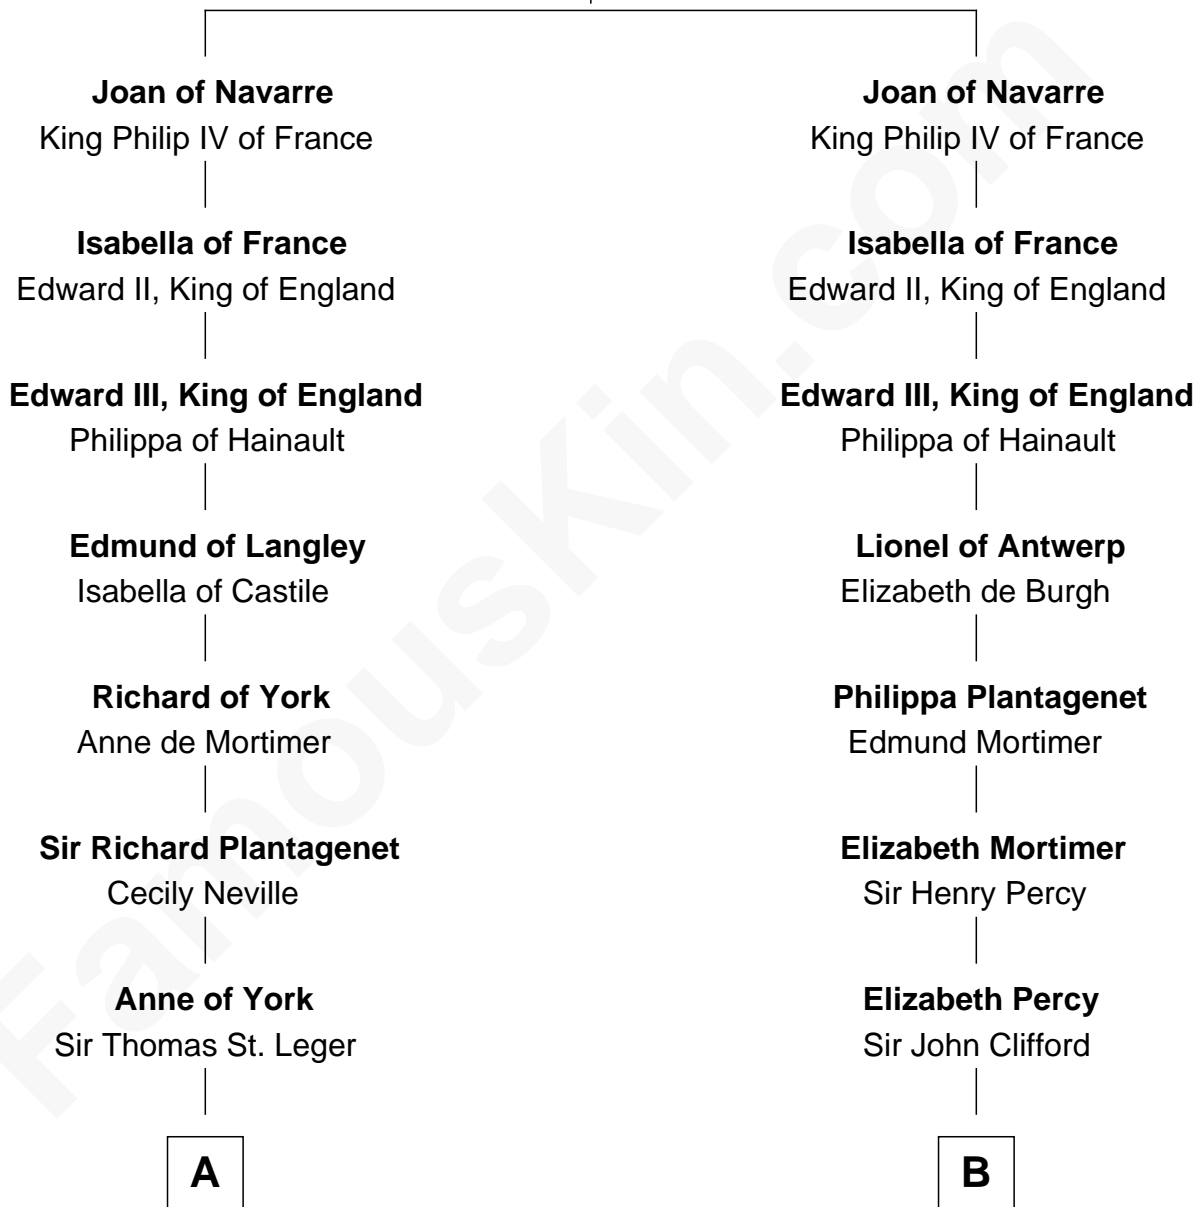

# FamousKin.com Relationship Chart of

**Peter Forster**

*TV and Movie Actor*

13th cousin 7 times removed of

**Rev. William Skepper**

*(c1597 - c1650) Great Migration Immigrant 1639*

**King Henry I of Navarre**

Blanche of Artois

**C**

—  
**Jane Cochrane**

Robert Forster

—  
**Lt-Col. Frederic Blanco Forster**

Marian Jennette Sophia De Carteret

—  
**Frederic Percy Cochrane Forster**

Alice Mary Biggs