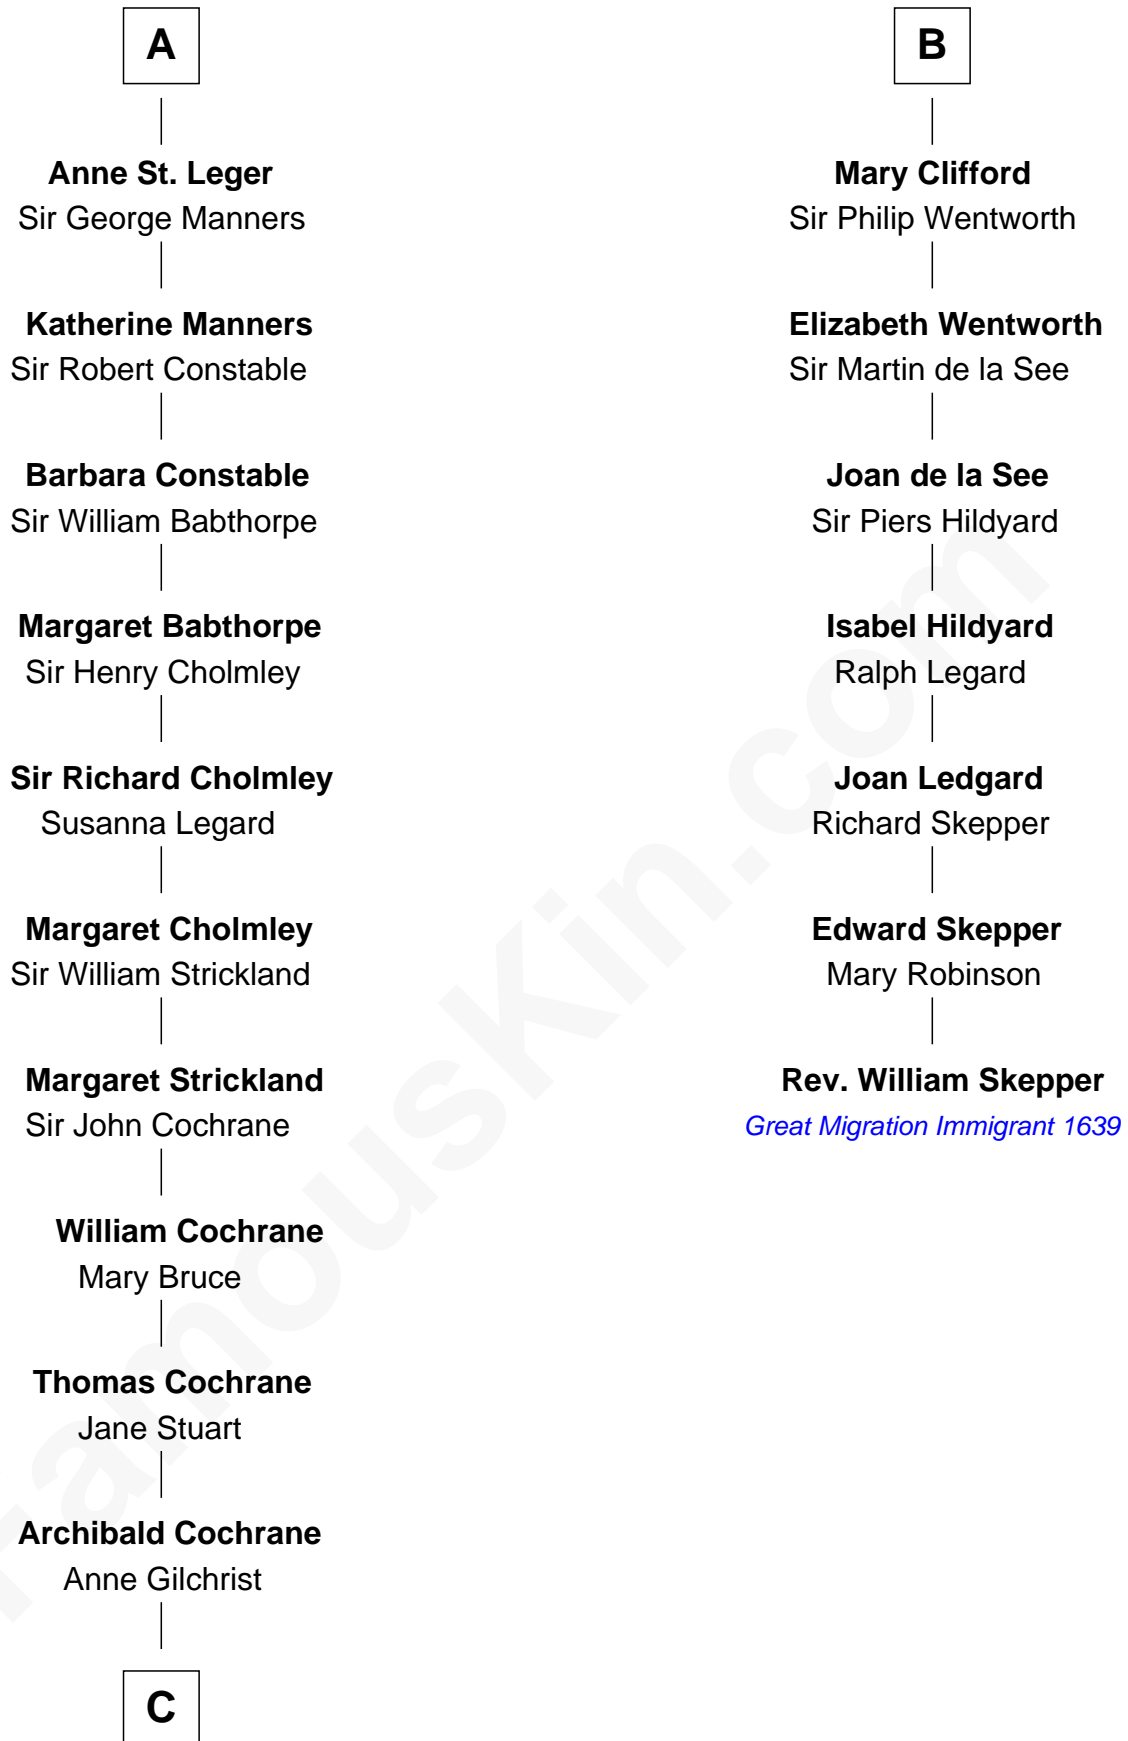

# FamousKin.com Relationship Chart of

**Peter Forster**

*TV and Movie Actor*

13th cousin 7 times removed of

**Rev. William Skepper**

*(c1597 - c1650) Great Migration Immigrant 1639*

**Philip III, King of France**

**King Philip IV of France**

Joan of Navarre

**Isabella of France**

Edward II, King of England

**Edward III, King of England**

Philippa of Hainault

**Lionel of Antwerp**

Elizabeth de Burgh

**Philippa Plantagenet**

Edmund Mortimer

**Elizabeth Mortimer**

Sir Henry Percy

**Elizabeth Percy**

Sir John Clifford

**B**

**C**

—  
**Jane Cochrane**

Robert Forster

—  
**Lt-Col. Frederic Blanco Forster**

Marian Jennette Sophia De Carteret

—  
**Frederic Percy Cochrane Forster**

Alice Mary Biggs

—  
**Peter Forster**

*TV and Movie Actor*