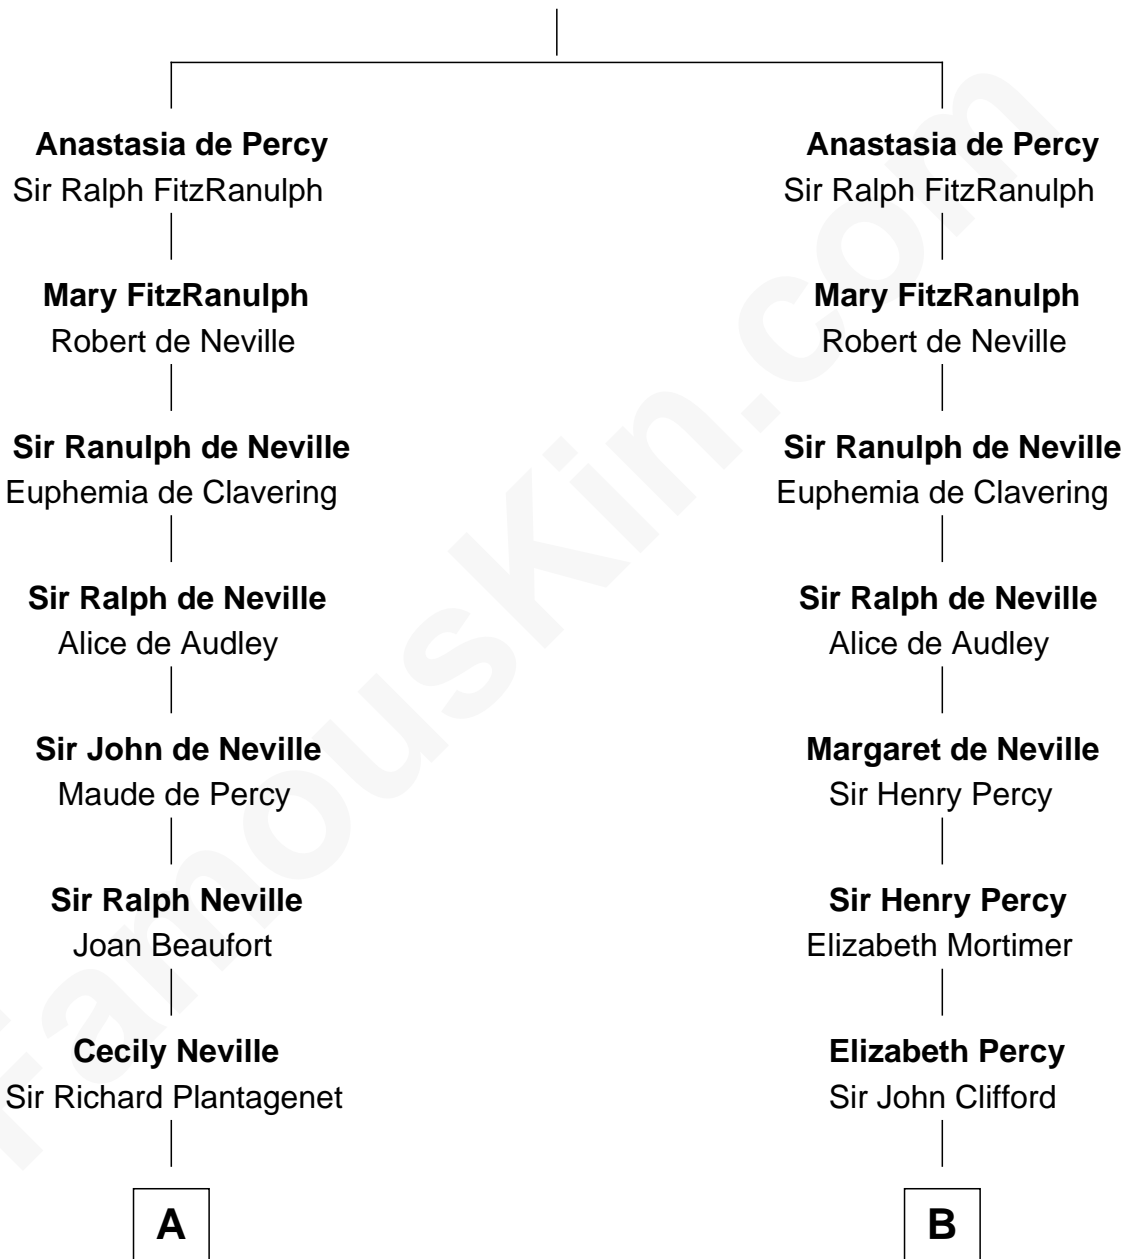

FamousKin.com Relationship Chart of

Peter Forster

TV and Movie Actor

13th cousin 8 times removed of

Rev. William Skepper

(c1597 - c1650) Great Migration Immigrant 1639

William de Percy

Joan Briwerre

C

—
Archibald Cochrane

Anne Gilchrist

—
Jane Cochrane

Robert Forster

—
Lt-Col. Frederic Blanco Forster

Marian Jennette Sophia De Carteret

—
Frederic Percy Cochrane Forster

Alice Mary Biggs

—
Peter Forster

TV and Movie Actor

FamousKin.com