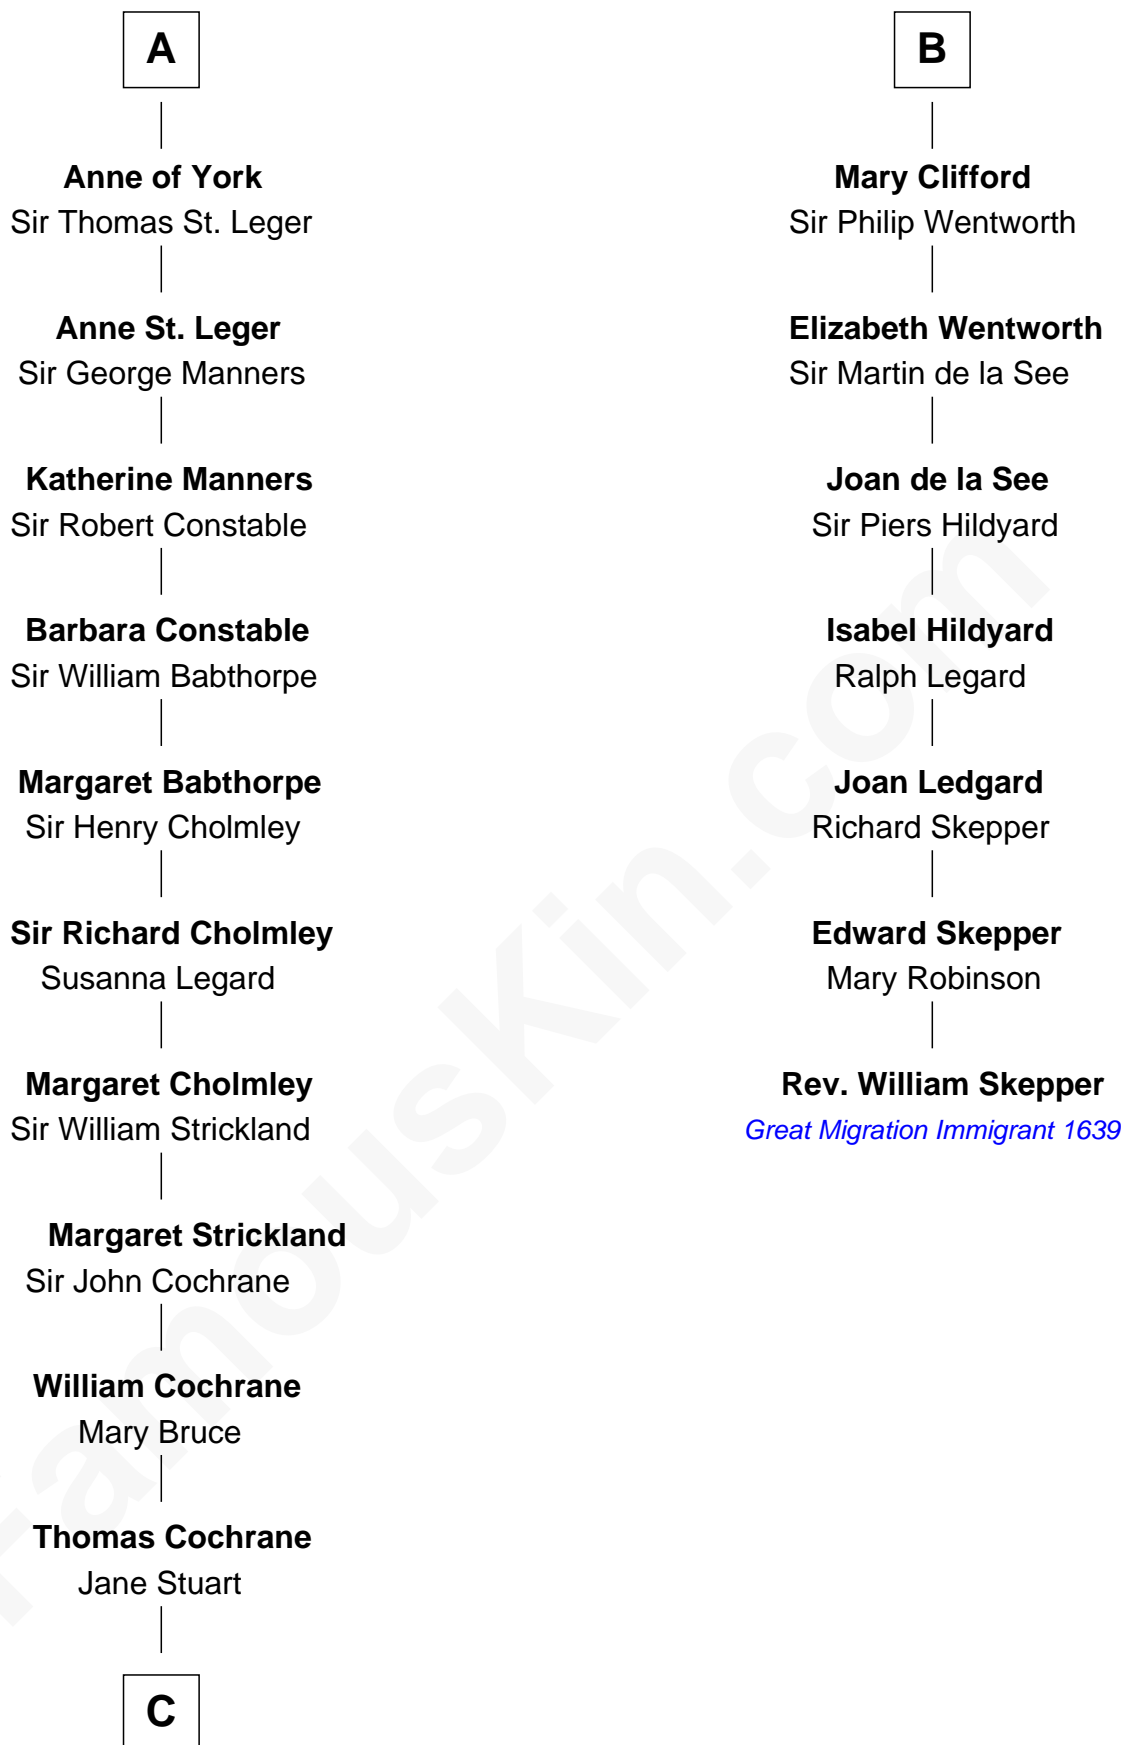

# FamousKin.com Relationship Chart of

**Peter Forster**

*TV and Movie Actor*

13th cousin 8 times removed of

**Rev. William Skepper**

*(c1597 - c1650) Great Migration Immigrant 1639*

**Ranulph FitzRobert**

Mary le Bigod

Sir Henry Percy

**Sir Henry Percy**

Elizabeth Mortimer

**Elizabeth Percy**

Sir John Clifford

**B**

**C**

—  
**Archibald Cochrane**

Anne Gilchrist

—  
**Jane Cochrane**

Robert Forster

—  
**Lt-Col. Frederic Blanco Forster**

Marian Jennette Sophia De Carteret

—  
**Frederic Percy Cochrane Forster**

Alice Mary Biggs

—  
**Peter Forster**