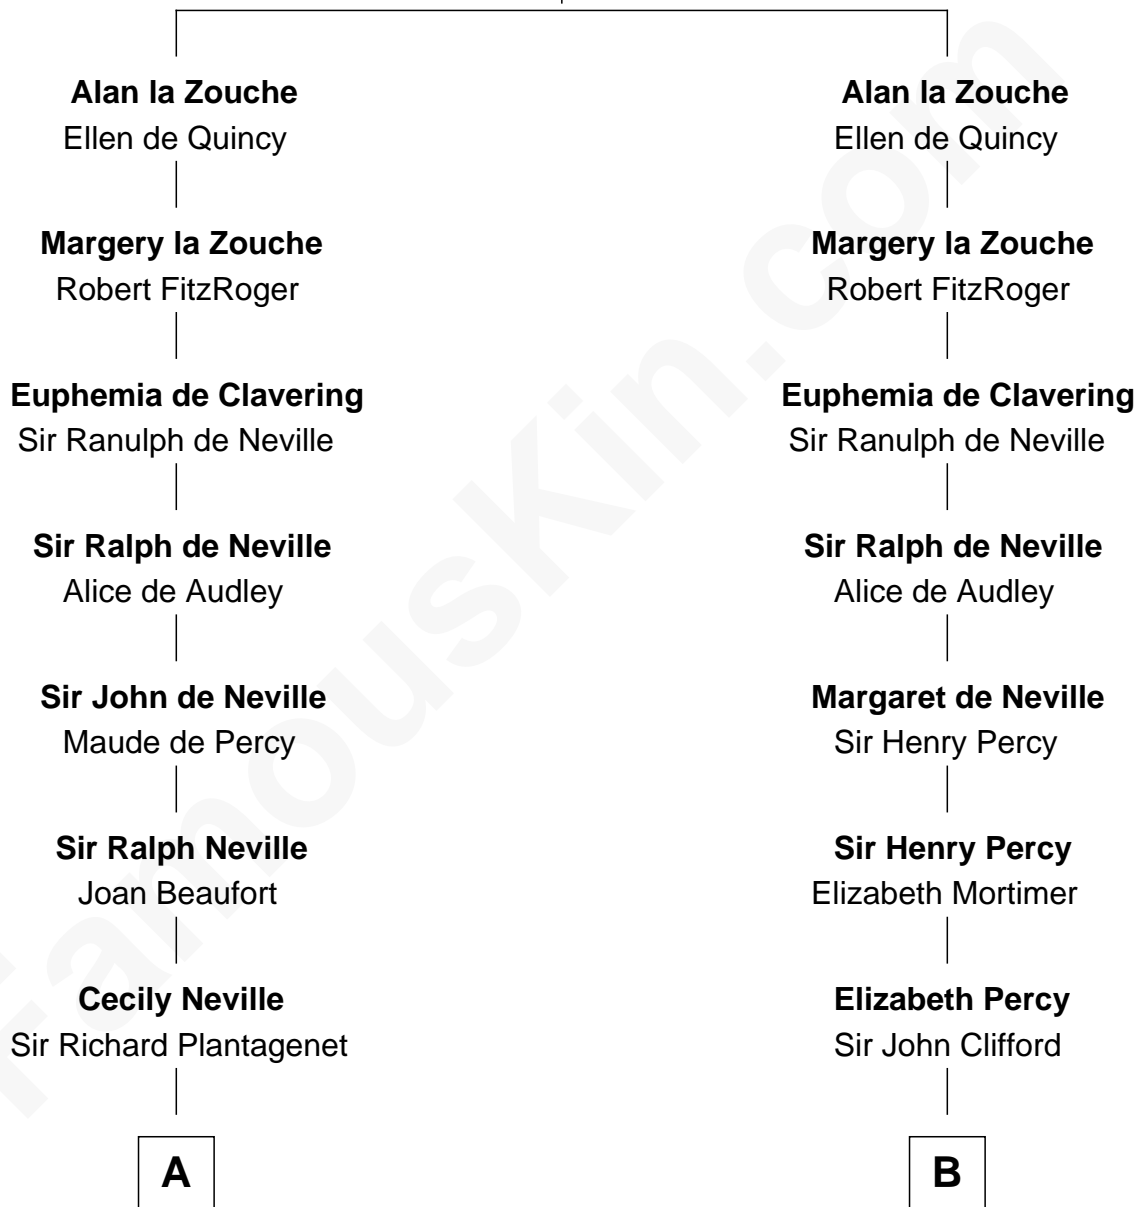

FamousKin.com Relationship Chart of

Peter Forster

TV and Movie Actor

13th cousin 8 times removed of

Rev. William Skepper

(c1597 - c1650) Great Migration Immigrant 1639

Roger la Zouche

Margaret Biset

C

—
Archibald Cochrane

Anne Gilchrist

—
Jane Cochrane

Robert Forster

—
Lt-Col. Frederic Blanco Forster

Marian Jennette Sophia De Carteret

—
Frederic Percy Cochrane Forster

Alice Mary Biggs

—
Peter Forster

TV and Movie Actor

FamousKin.com