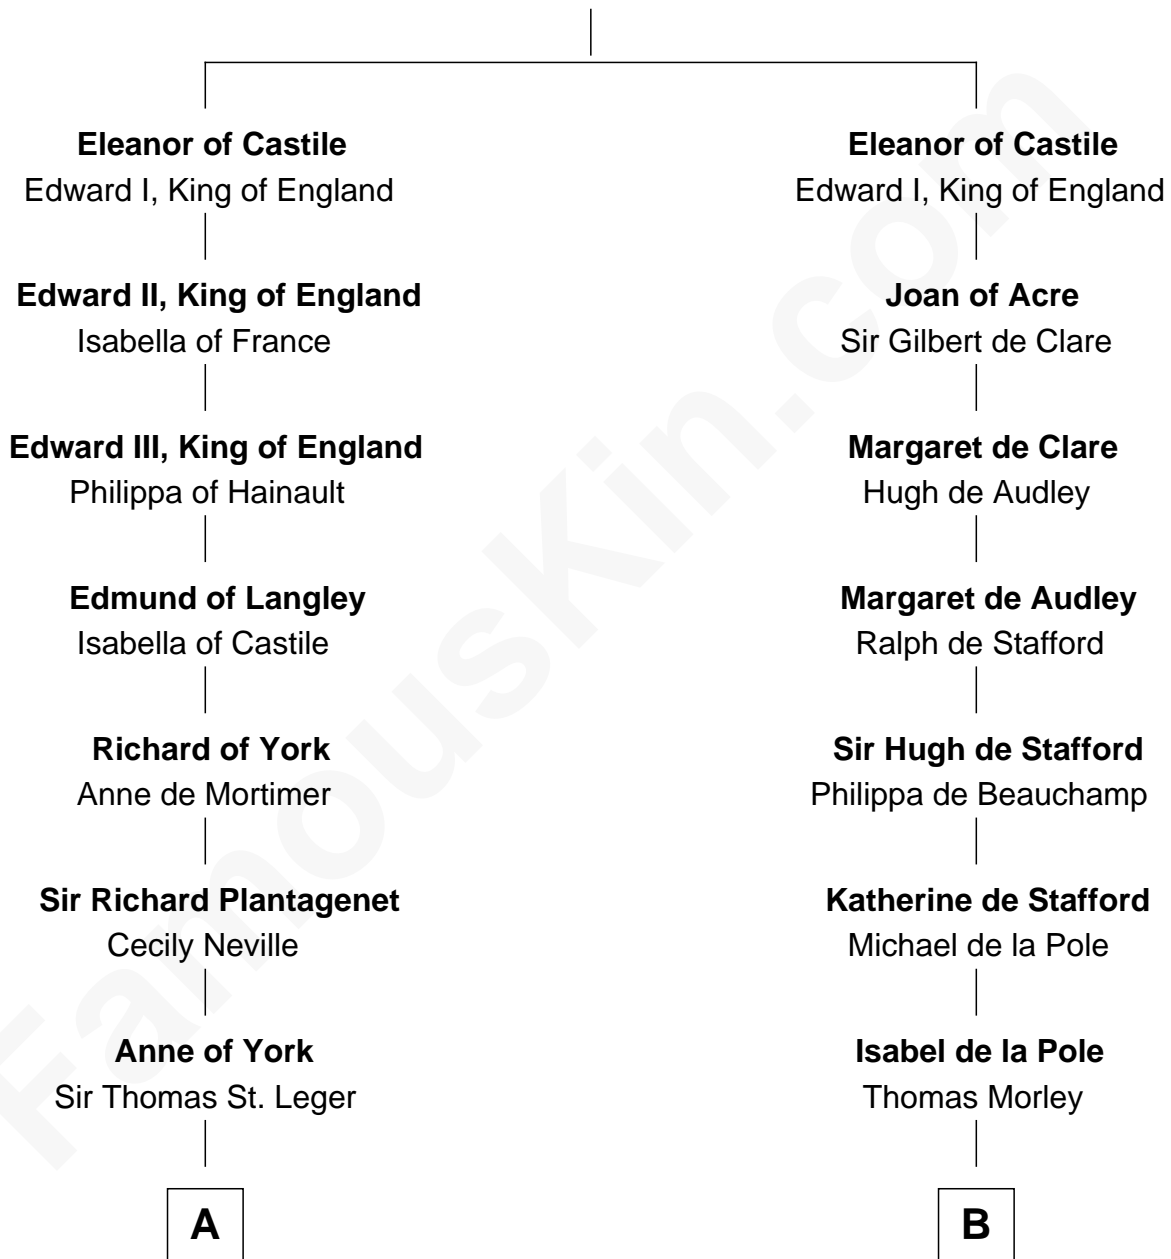

FamousKin.com Relationship Chart of

Peter Forster

TV and Movie Actor

13th cousin 7 times removed of

Rev. William Skepper

(c1597 - c1650) Great Migration Immigrant 1639

Ferdinand III, King of Castile

Joanna of Ponthieu

C

—
Jane Cochrane

Robert Forster

—
Lt-Col. Frederic Blanco Forster

Marian Jennette Sophia De Carteret

—
Frederic Percy Cochrane Forster

Alice Mary Biggs

—
Peter Forster