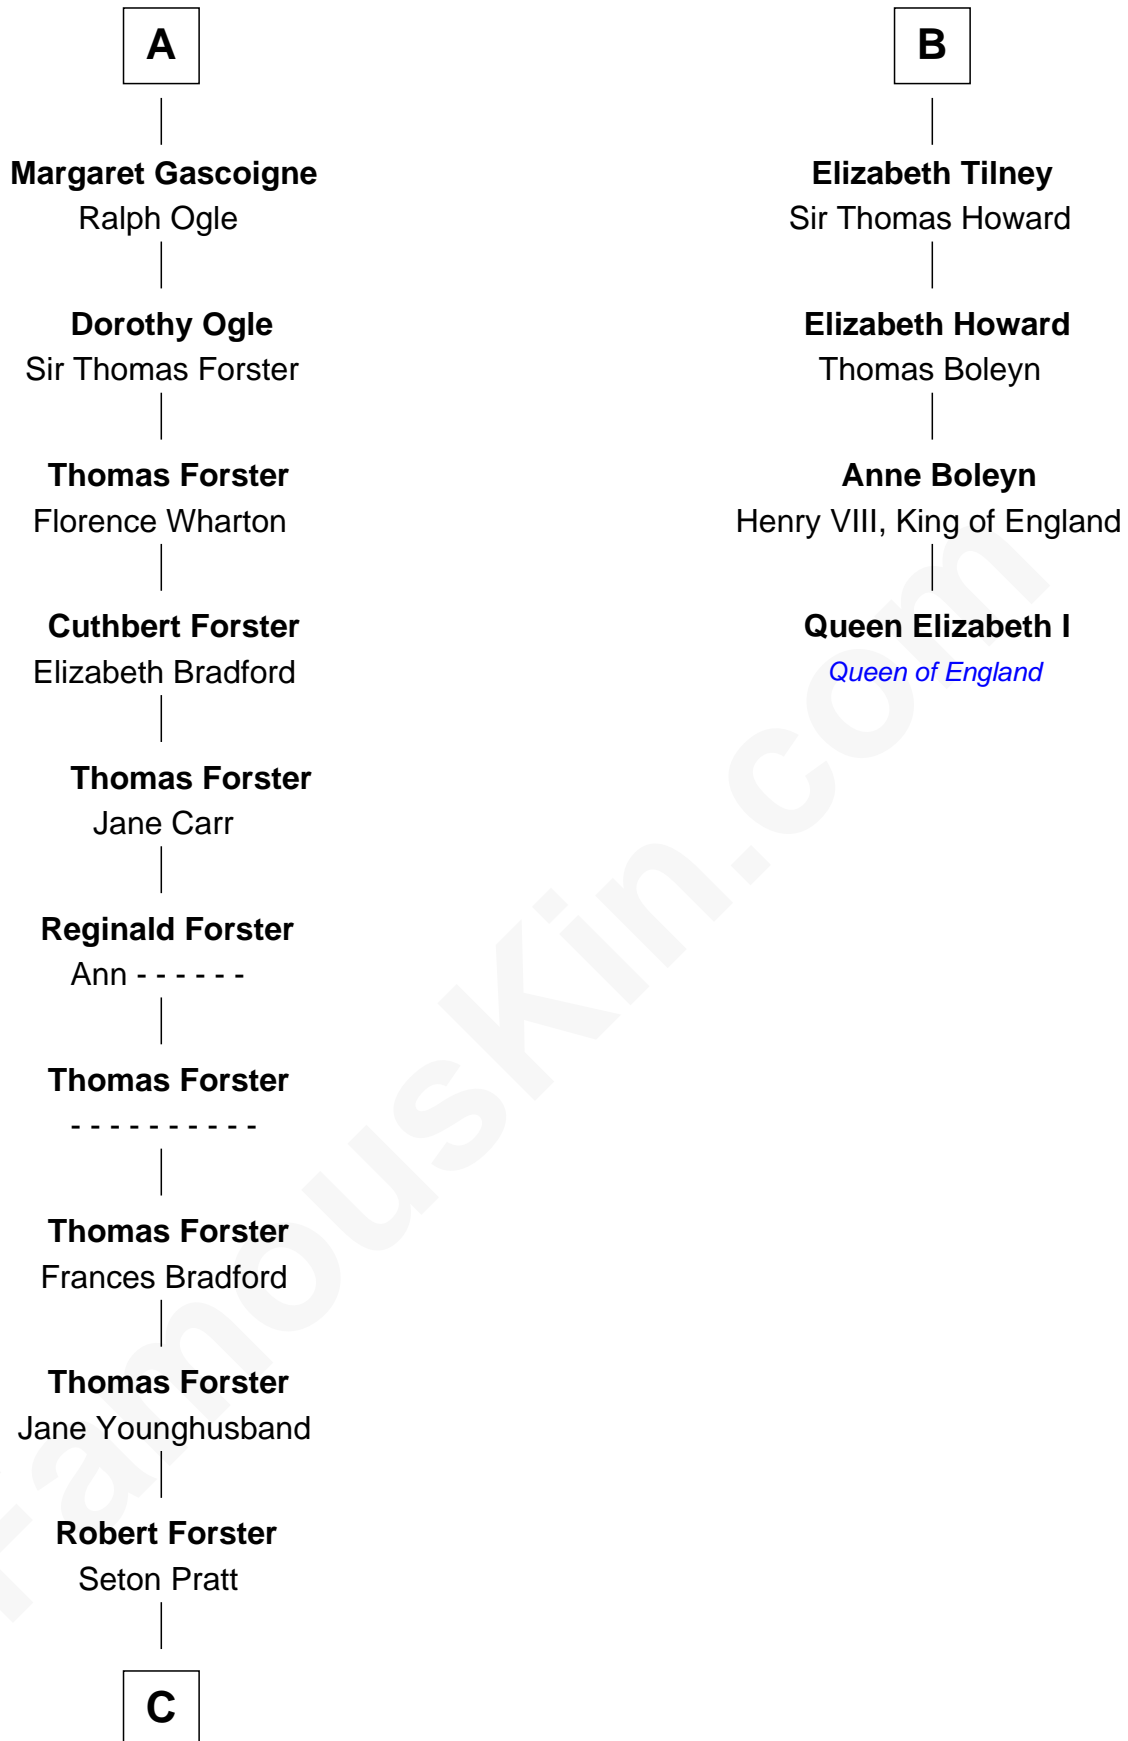

FamousKin.com Relationship Chart of

Peter Forster

TV and Movie Actor

10th cousin 10 times removed of

Queen Elizabeth I

Queen of England

Sir William de Cantilupe

Eve de Braiose