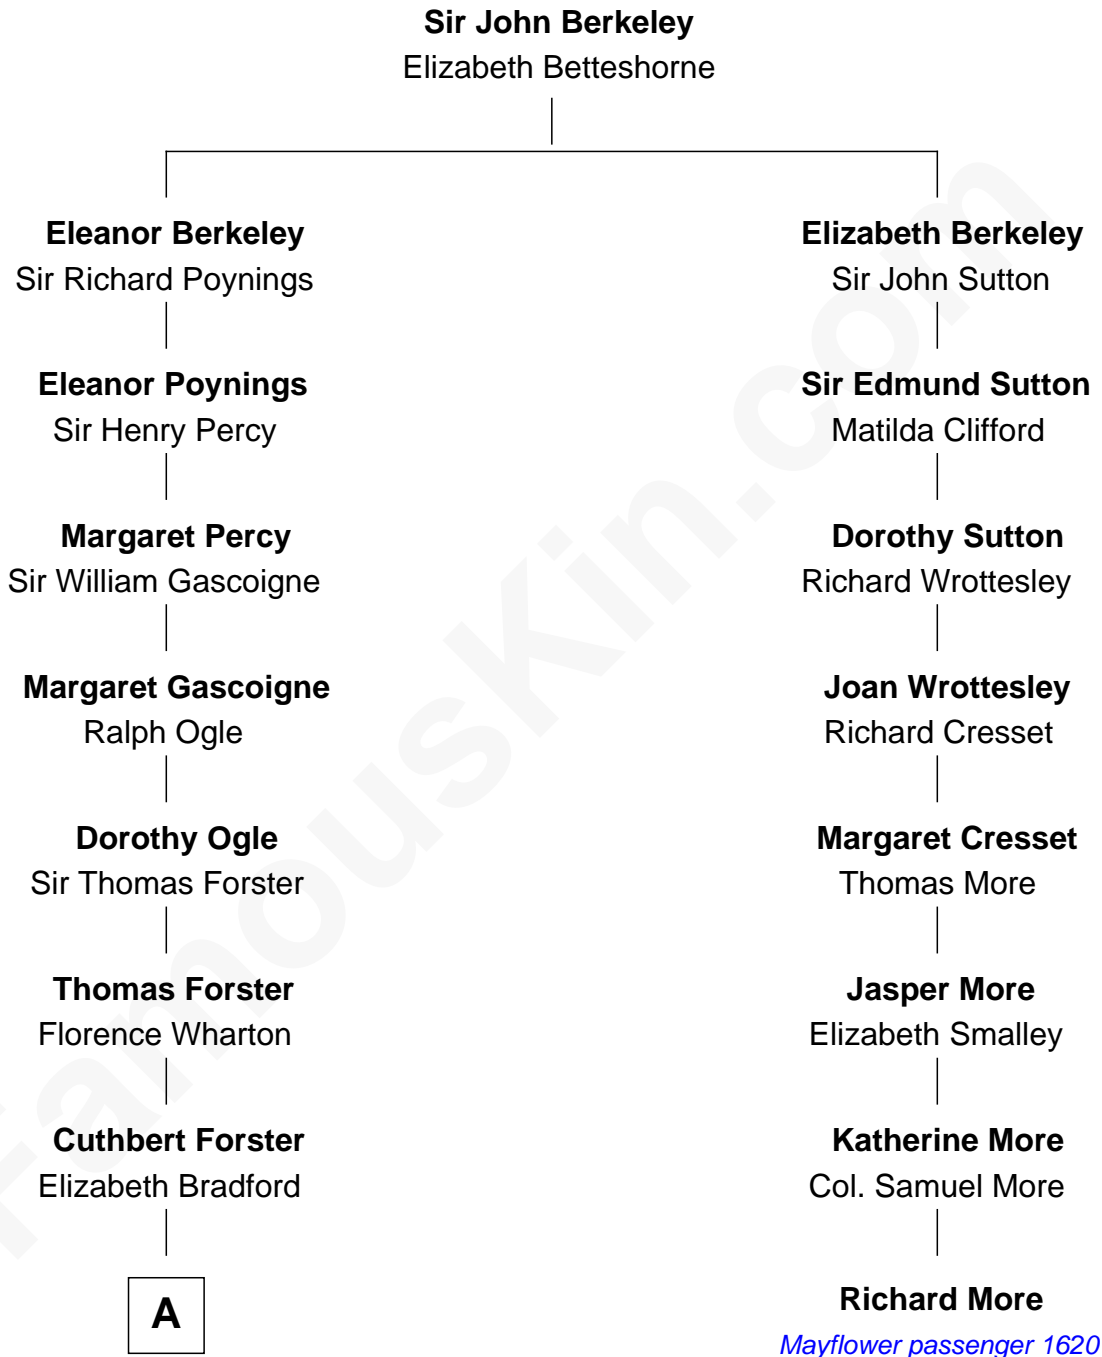

FamousKin.com Relationship Chart of

Peter Forster

TV and Movie Actor

7th cousin 9 times removed of

Richard More

(c1614 - c1696) Mayflower passenger 1620

MAYFLOWER

A

Thomas Forster

Jane Carr

Reginald Forster

Ann - - - - -

Thomas Forster

- - - - -

Thomas Forster

Frances Bradford