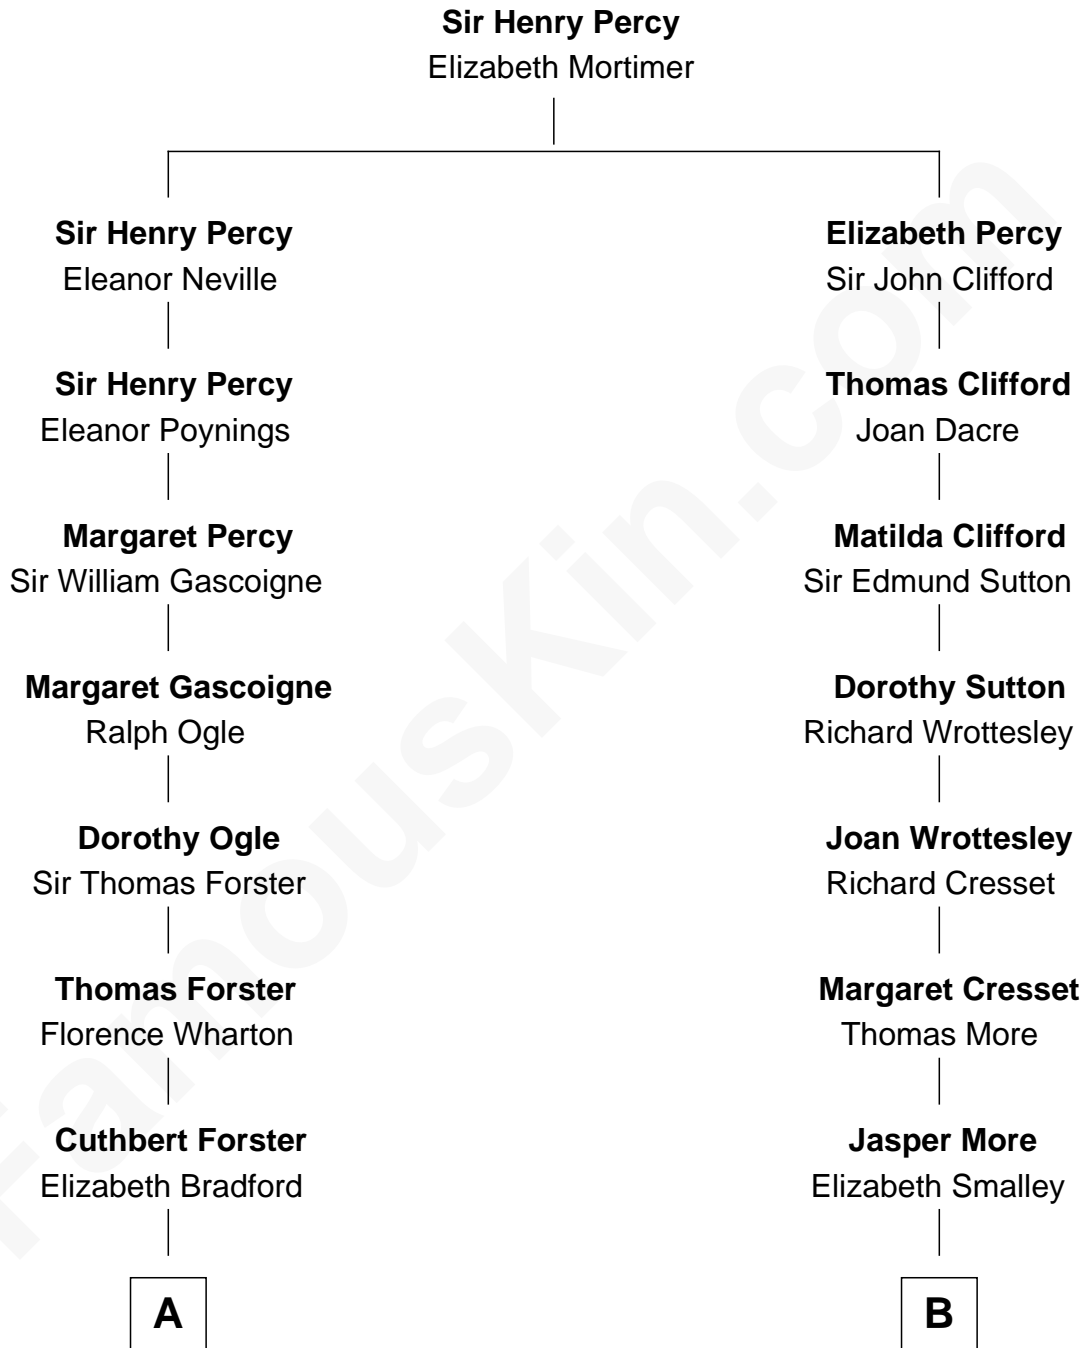

FamousKin.com Relationship Chart of

Peter Forster

TV and Movie Actor

8th cousin 8 times removed of

Richard More

(c1614 - c1696) Mayflower passenger 1620

MAYFLOWER

A

Frederic Percy Cochrane Forster
Alice Mary Biggs

Peter Forster
TV and Movie Actor

B

Katherine More
Col. Samuel More

Richard More
Mayflower passenger 1620