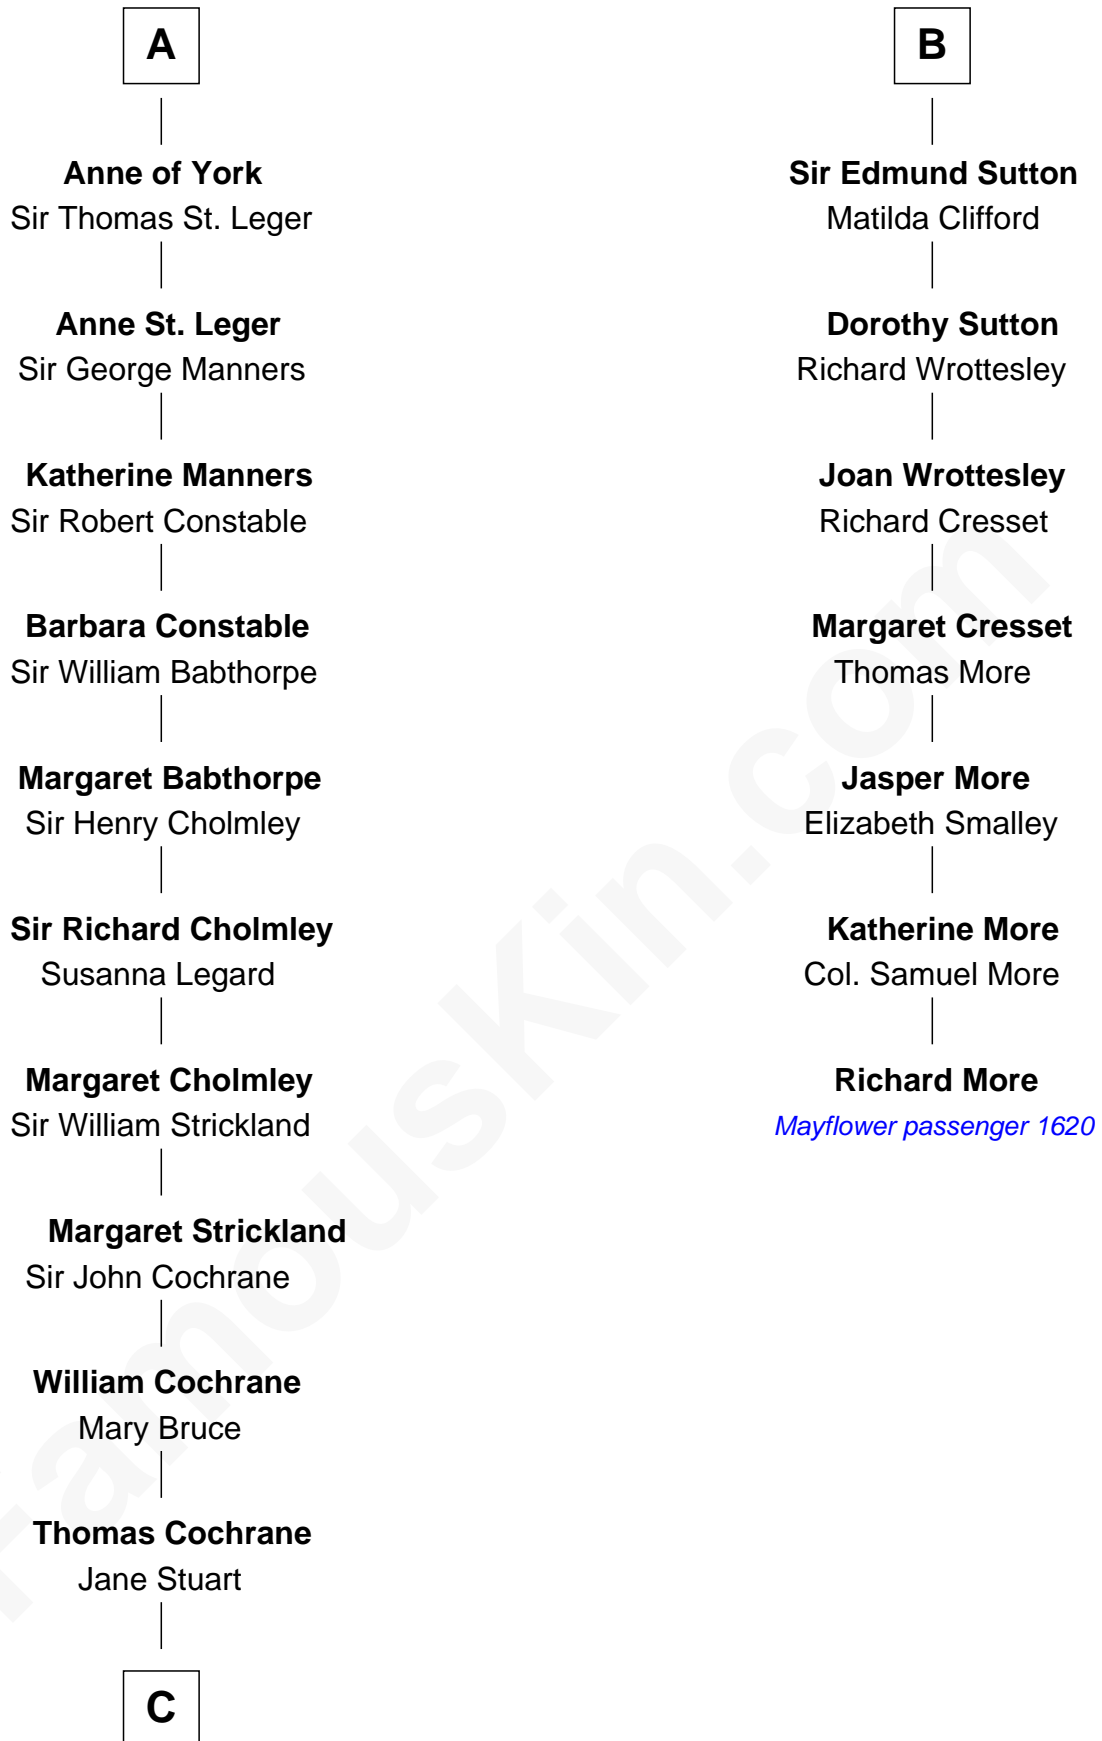

# FamousKin.com Relationship Chart of

**Peter Forster**

*TV and Movie Actor*

13th cousin 8 times removed of

**Richard More**

*(c1614 - c1696) Mayflower passenger 1620*

**MAYFLOWER**

**C**

—  
**Archibald Cochrane**

Anne Gilchrist

—  
**Jane Cochrane**

Robert Forster

—  
**Lt-Col. Frederic Blanco Forster**

Marian Jennette Sophia De Carteret

—  
**Frederic Percy Cochrane Forster**

Alice Mary Biggs