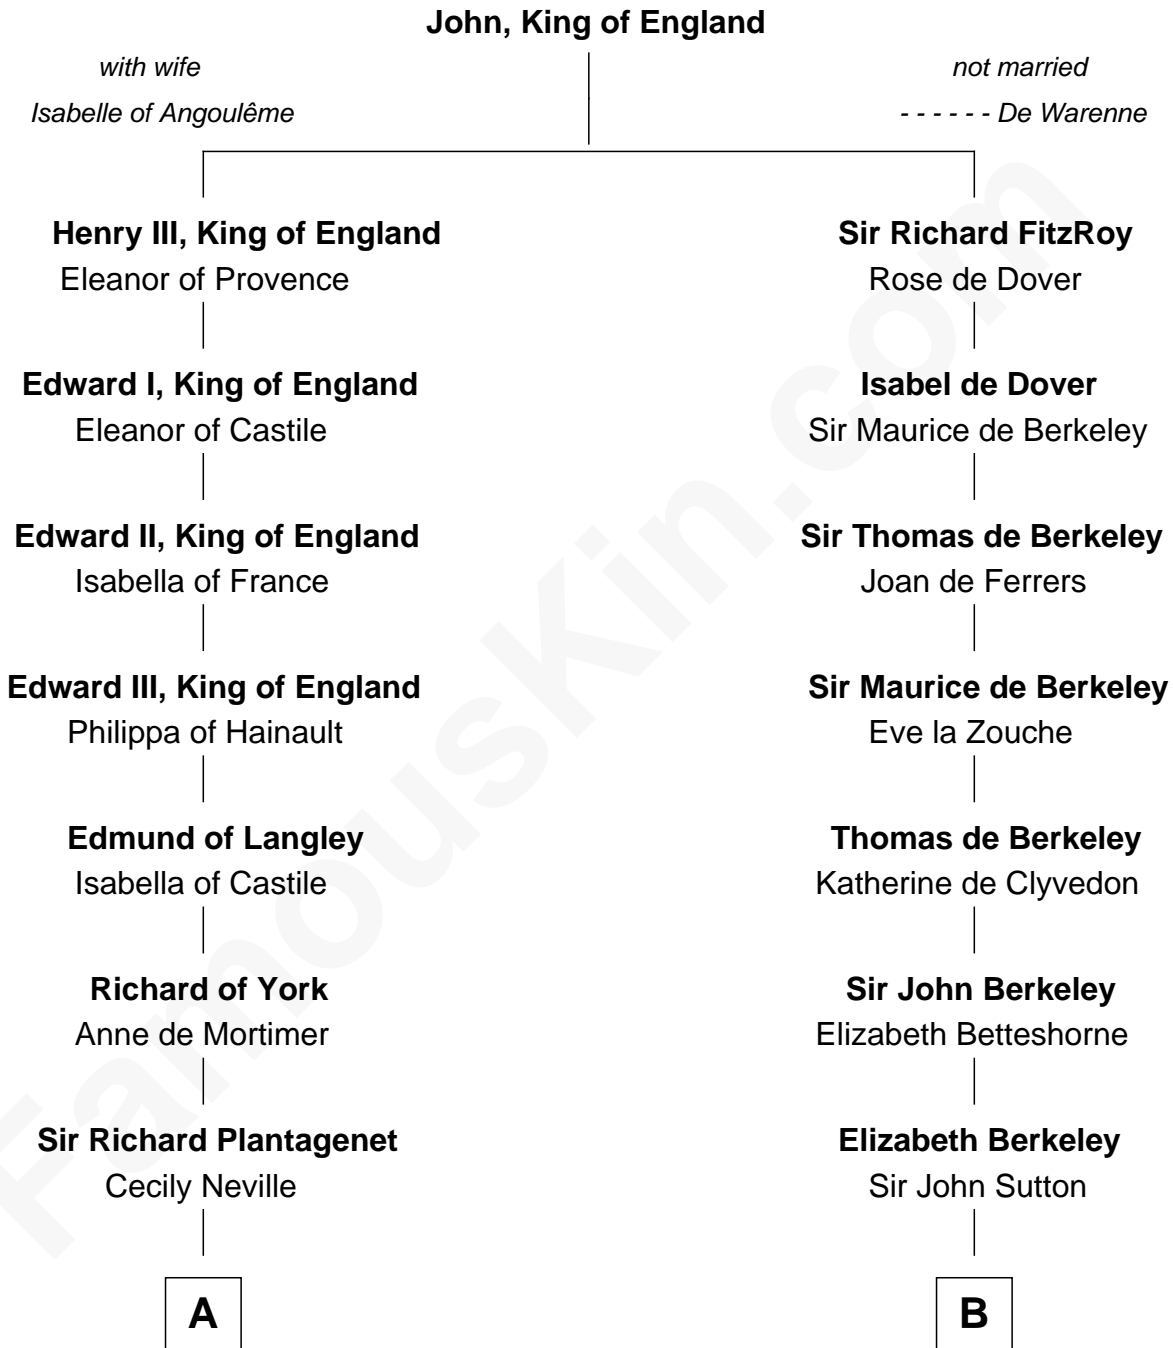

# FamousKin.com Relationship Chart of

**Peter Forster**

*TV and Movie Actor*

13th cousin 8 times removed of

**Richard More**

*(c1614 - c1696) Mayflower passenger 1620*

**MAYFLOWER**

**C**

—  
**Archibald Cochrane**

Anne Gilchrist

—  
**Jane Cochrane**

Robert Forster

—  
**Lt-Col. Frederic Blanco Forster**

Marian Jennette Sophia De Carteret

—  
**Frederic Percy Cochrane Forster**

Alice Mary Biggs