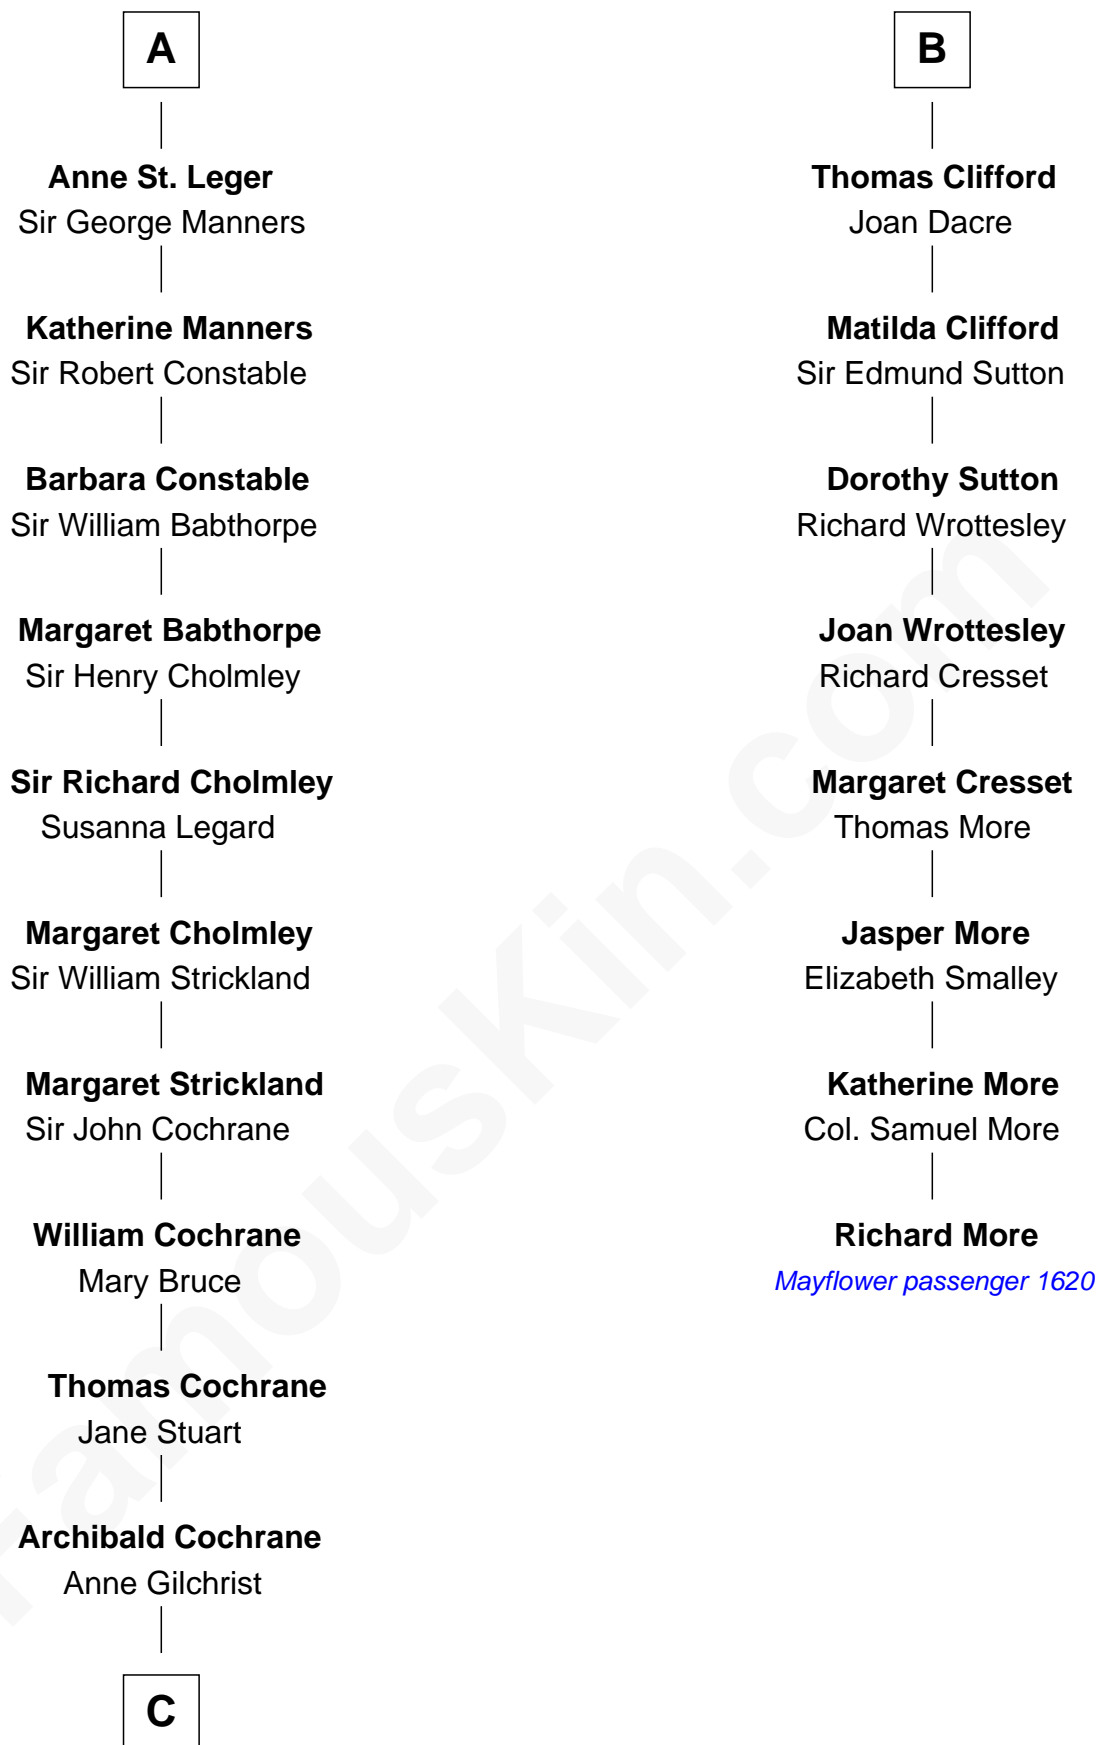

# FamousKin.com Relationship Chart of

**Peter Forster**

*TV and Movie Actor*

14th cousin 6 times removed of

**Richard More**

*(c1614 - c1696) Mayflower passenger 1620*

**MAYFLOWER**

**C**

—  
**Jane Cochrane**

Robert Forster

—  
**Lt-Col. Frederic Blanco Forster**

Marian Jennette Sophia De Carteret

—  
**Frederic Percy Cochrane Forster**

Alice Mary Biggs

—  
**Peter Forster**

*TV and Movie Actor*