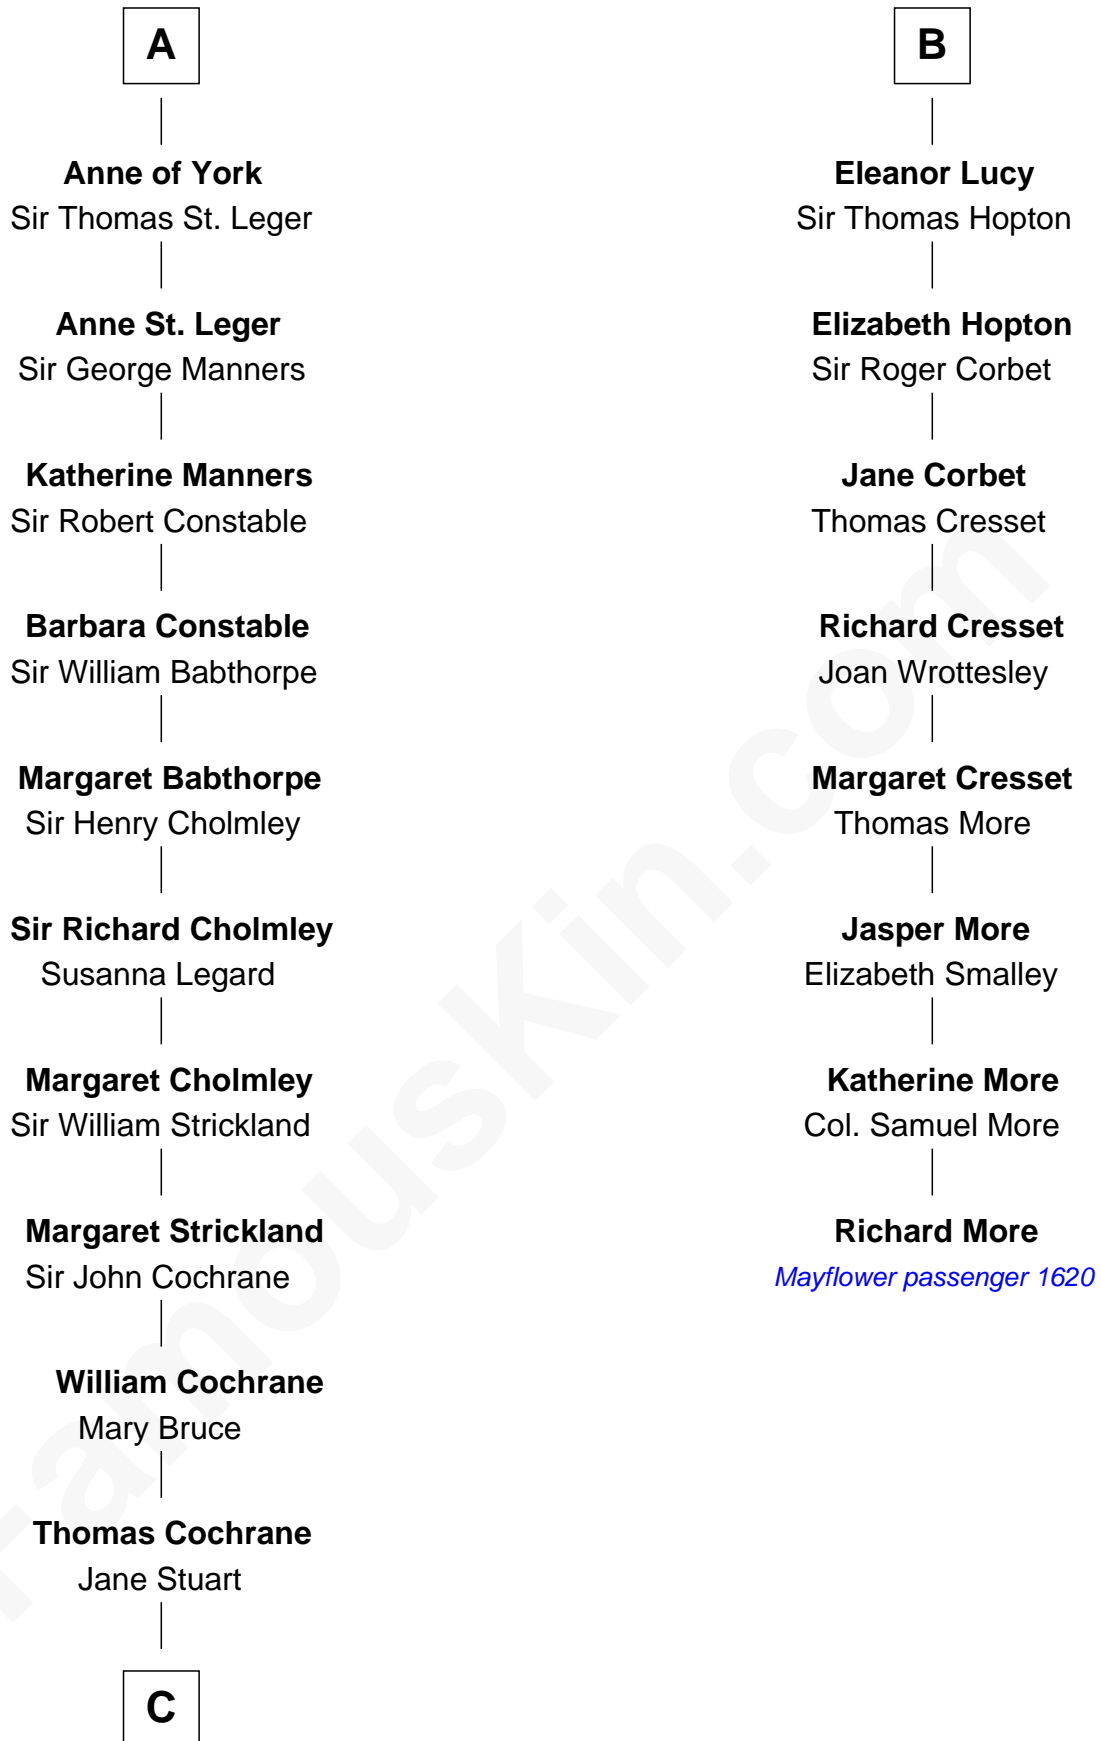

FamousKin.com Relationship Chart of

Peter Forster

TV and Movie Actor

14th cousin 7 times removed of

Richard More

(c1614 - c1696) Mayflower passenger 1620

MAYFLOWER

C

—
Archibald Cochrane

Anne Gilchrist

—
Jane Cochrane

Robert Forster

—
Lt-Col. Frederic Blanco Forster

Marian Jennette Sophia De Carteret

—
Frederic Percy Cochrane Forster

Alice Mary Biggs