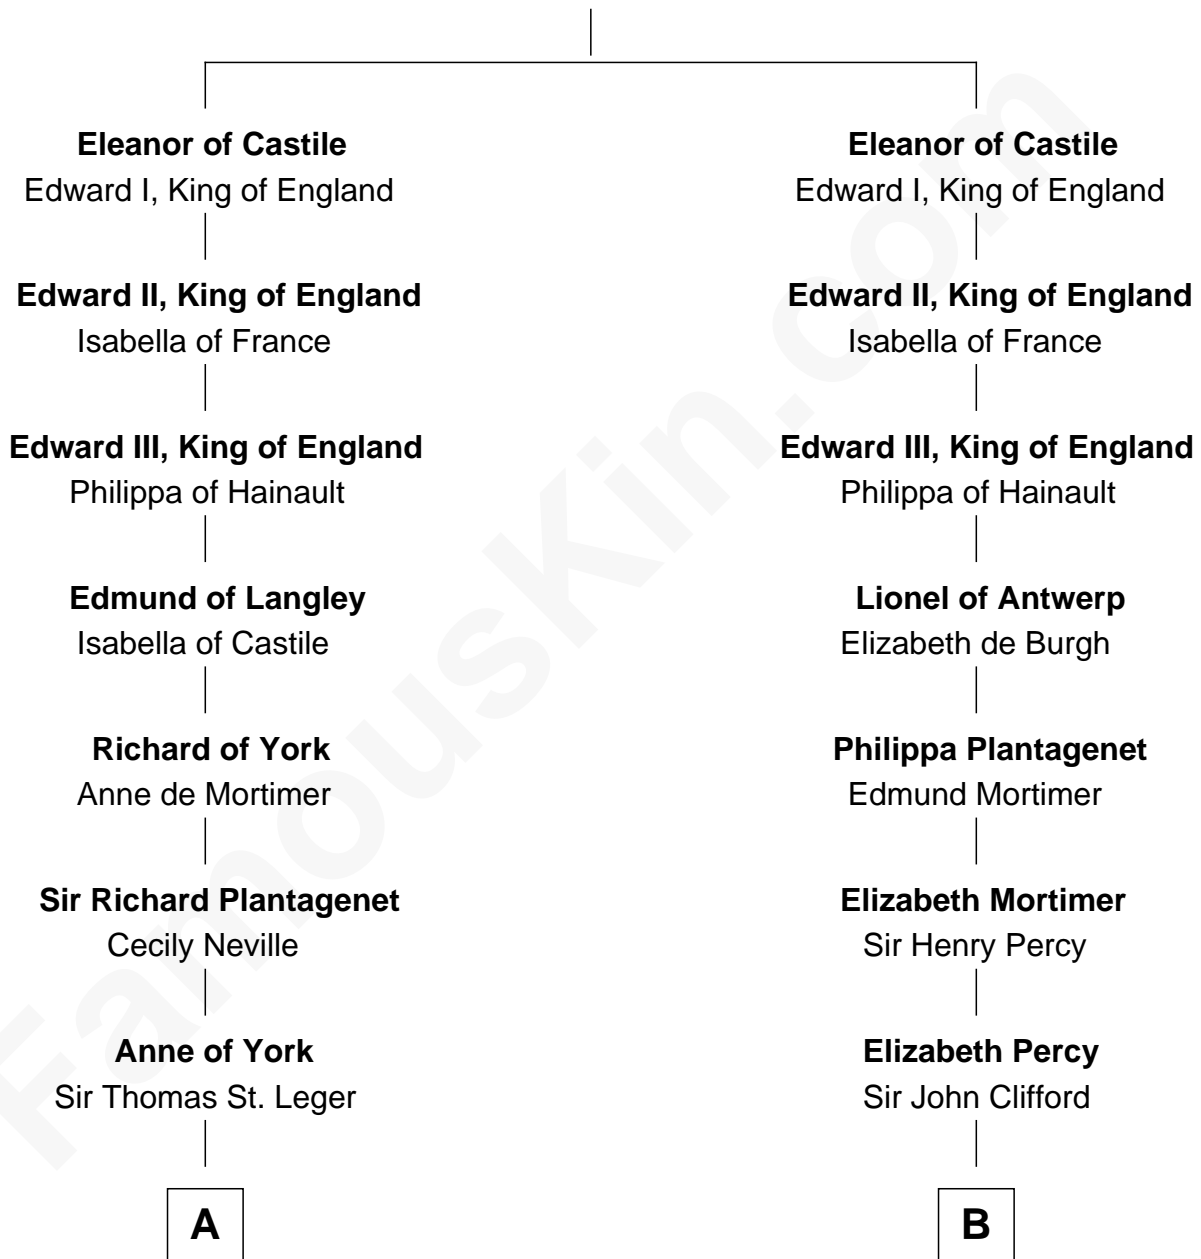

FamousKin.com Relationship Chart of

Peter Forster

TV and Movie Actor

14th cousin 6 times removed of

Richard More

(c1614 - c1696) Mayflower passenger 1620

MAYFLOWER

Ferdinand III, King of Castile

Joanna of Ponthieu

C

—
Jane Cochrane

Robert Forster

—
Lt-Col. Frederic Blanco Forster

Marian Jennette Sophia De Carteret

—
Frederic Percy Cochrane Forster

Alice Mary Biggs