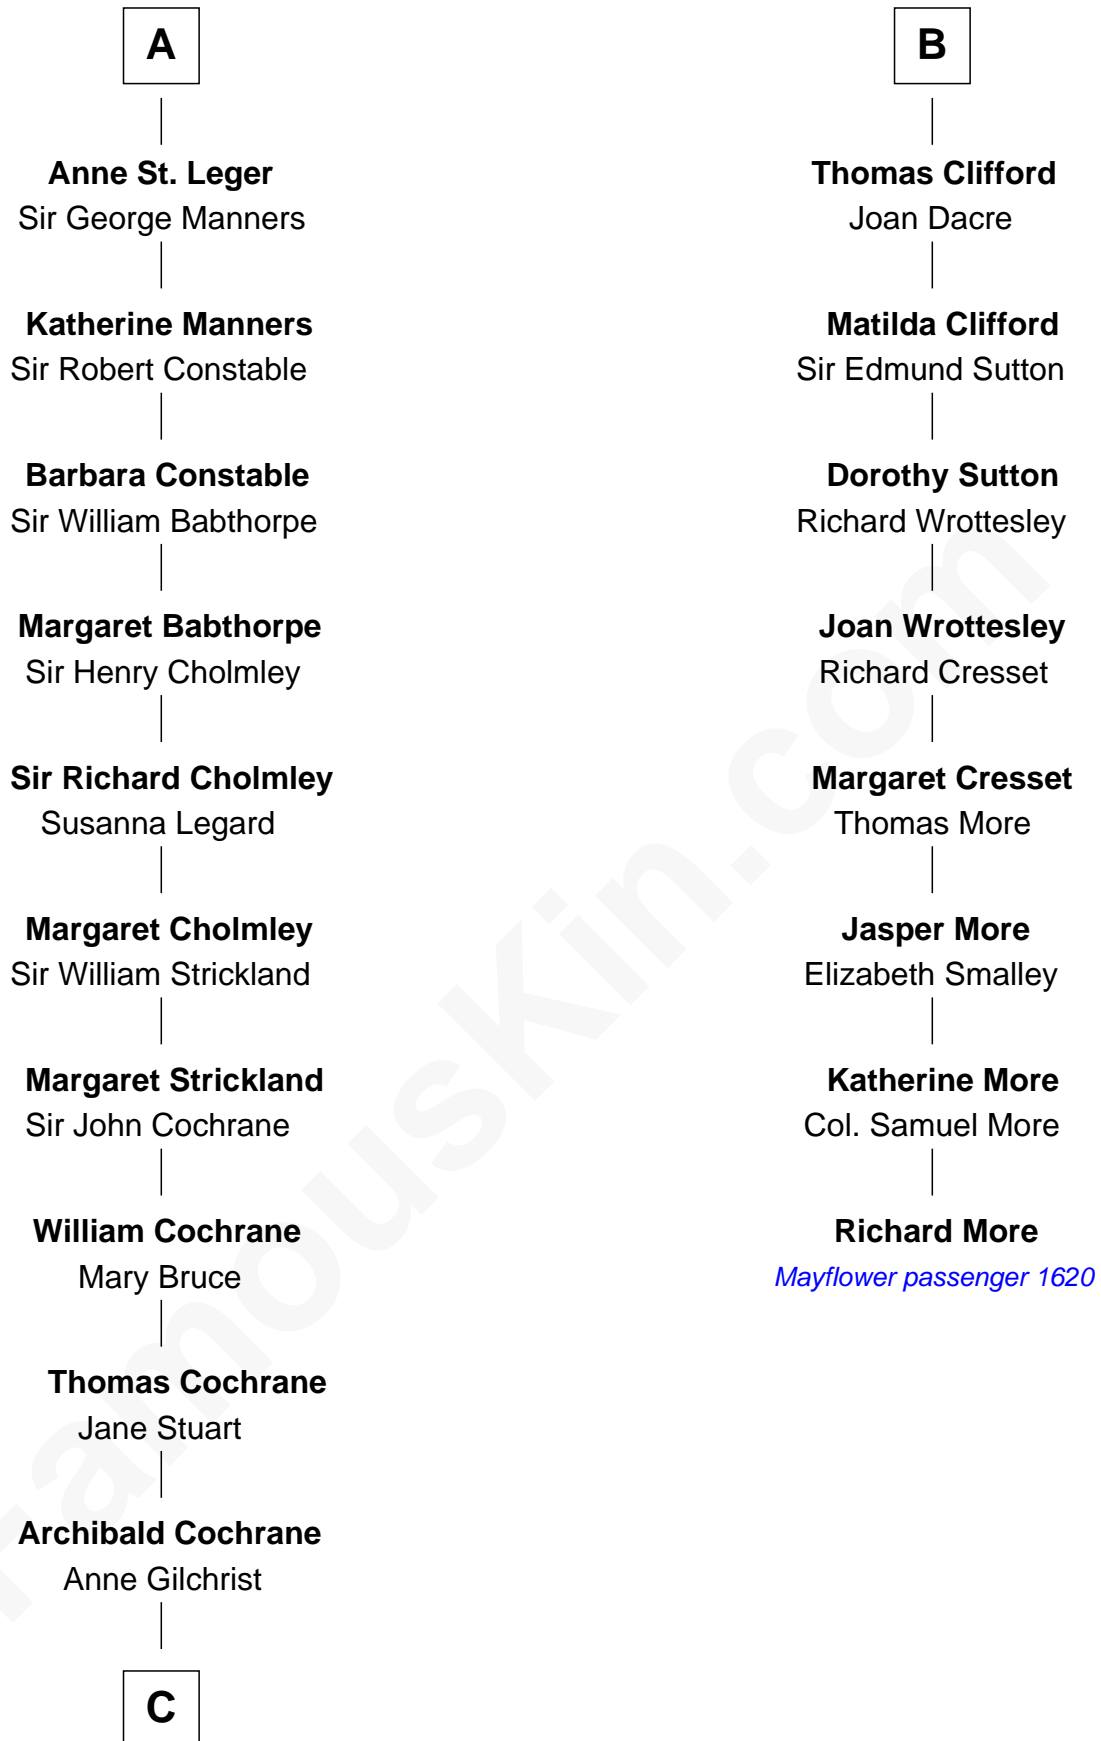

FamousKin.com Relationship Chart of

Peter Forster

TV and Movie Actor

14th cousin 6 times removed of

Richard More

(c1614 - c1696) Mayflower passenger 1620

MAYFLOWER

Ferdinand III, King of Castile

Joanna of Ponthieu

C

—
Jane Cochrane

Robert Forster

—
Lt-Col. Frederic Blanco Forster

Marian Jennette Sophia De Carteret

—
Frederic Percy Cochrane Forster

Alice Mary Biggs