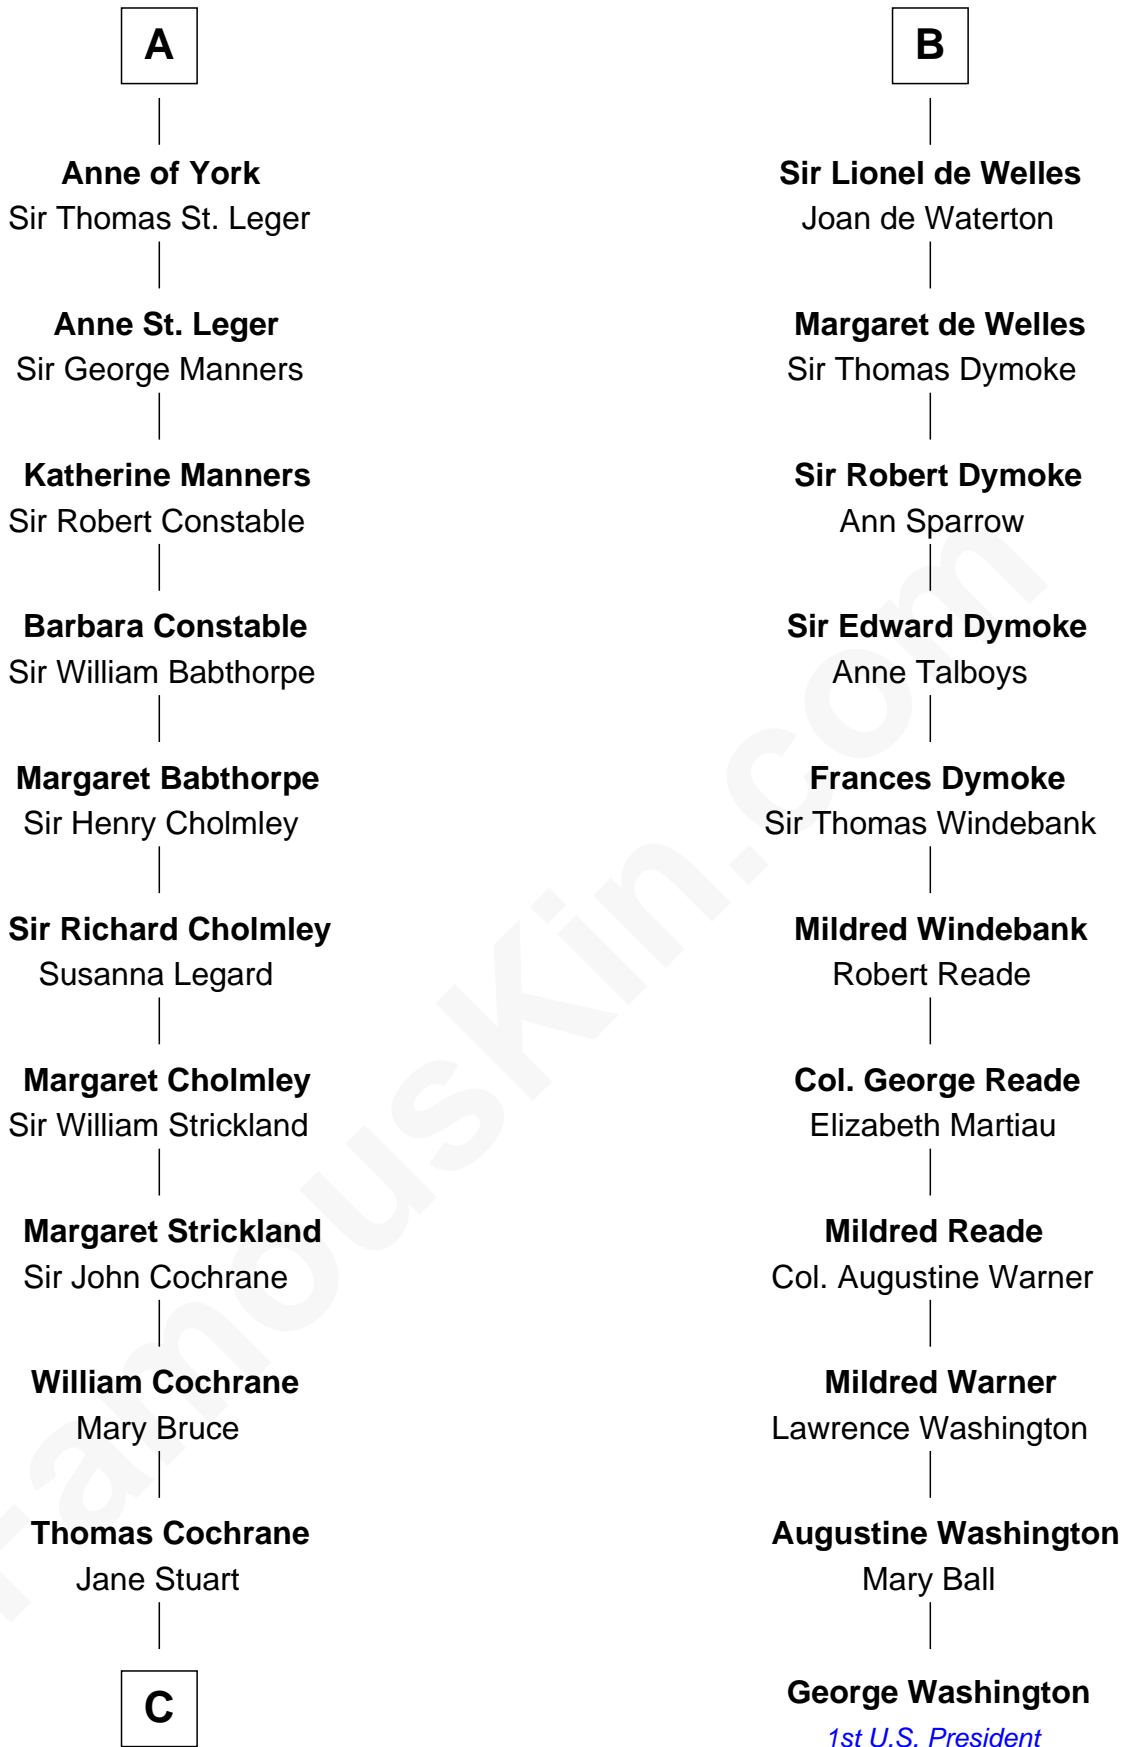

FamousKin.com Relationship Chart of

Peter Forster

TV and Movie Actor

17th cousin 4 times removed of

George Washington

1st U.S. President

C

—
Archibald Cochrane

Anne Gilchrist

—
Jane Cochrane

Robert Forster

—
Lt-Col. Frederic Blanco Forster

Marian Jennette Sophia De Carteret

—
Frederic Percy Cochrane Forster

Alice Mary Biggs

—
Peter Forster