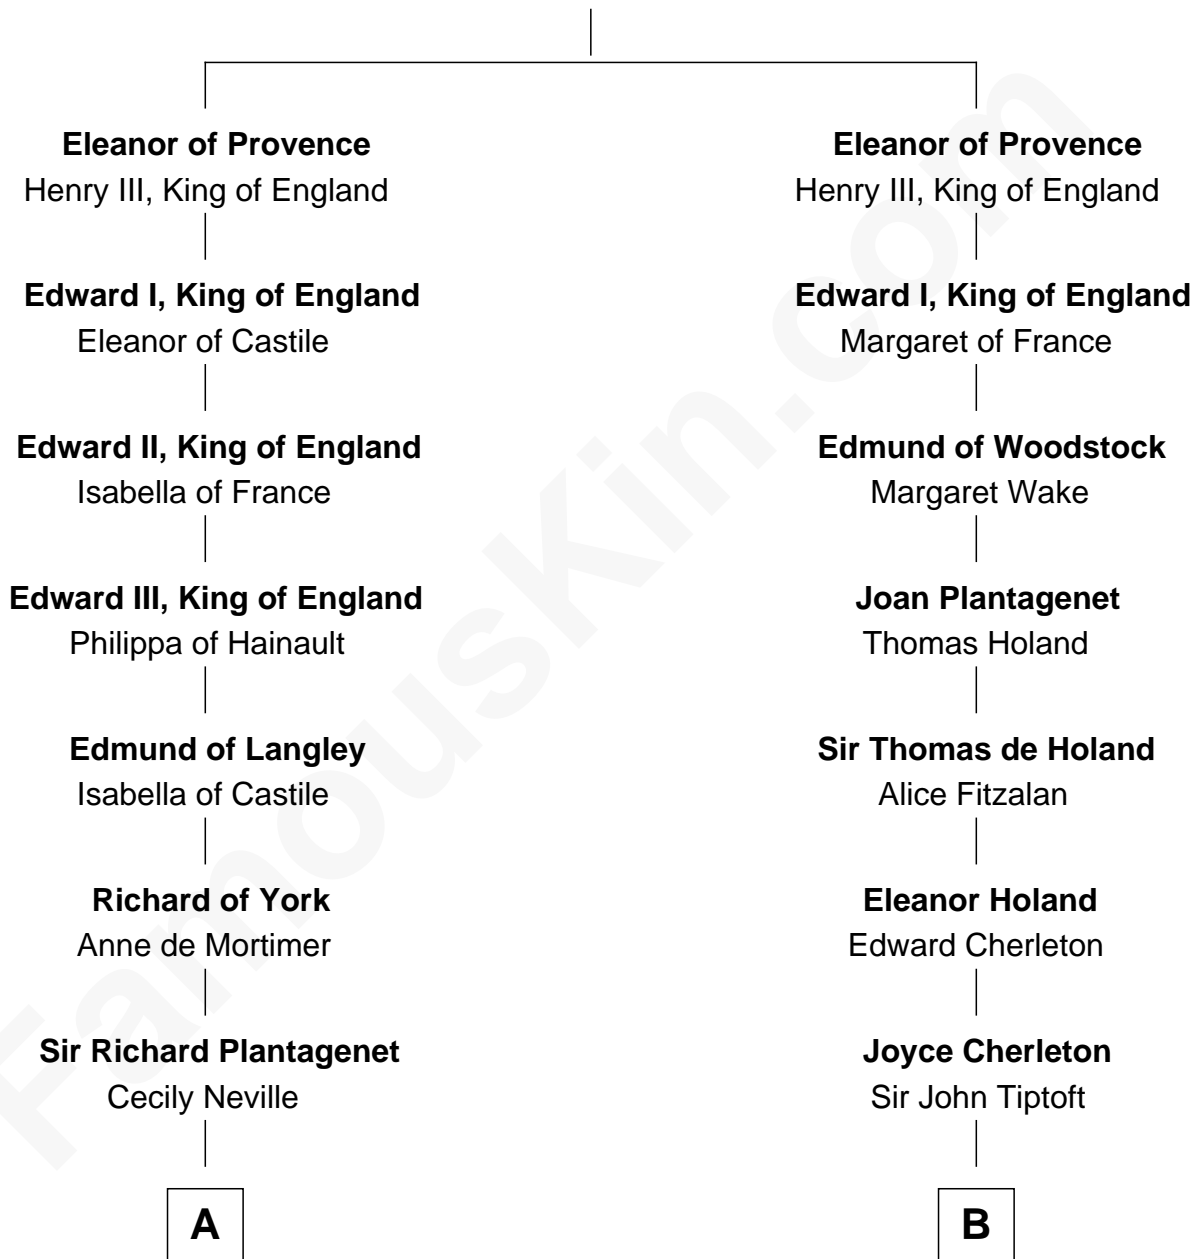

FamousKin.com Relationship Chart of

Peter Forster

TV and Movie Actor

16th cousin 5 times removed of

George Washington

1st U.S. President

Ramon Berenguer IV of Provence

Beatrice of Savoy

C

—
Archibald Cochrane

Anne Gilchrist

—
Jane Cochrane

Robert Forster

—
Lt-Col. Frederic Blanco Forster

Marian Jennette Sophia De Carteret

—
Frederic Percy Cochrane Forster

Alice Mary Biggs

—
Peter Forster

TV and Movie Actor

FamousKin.com