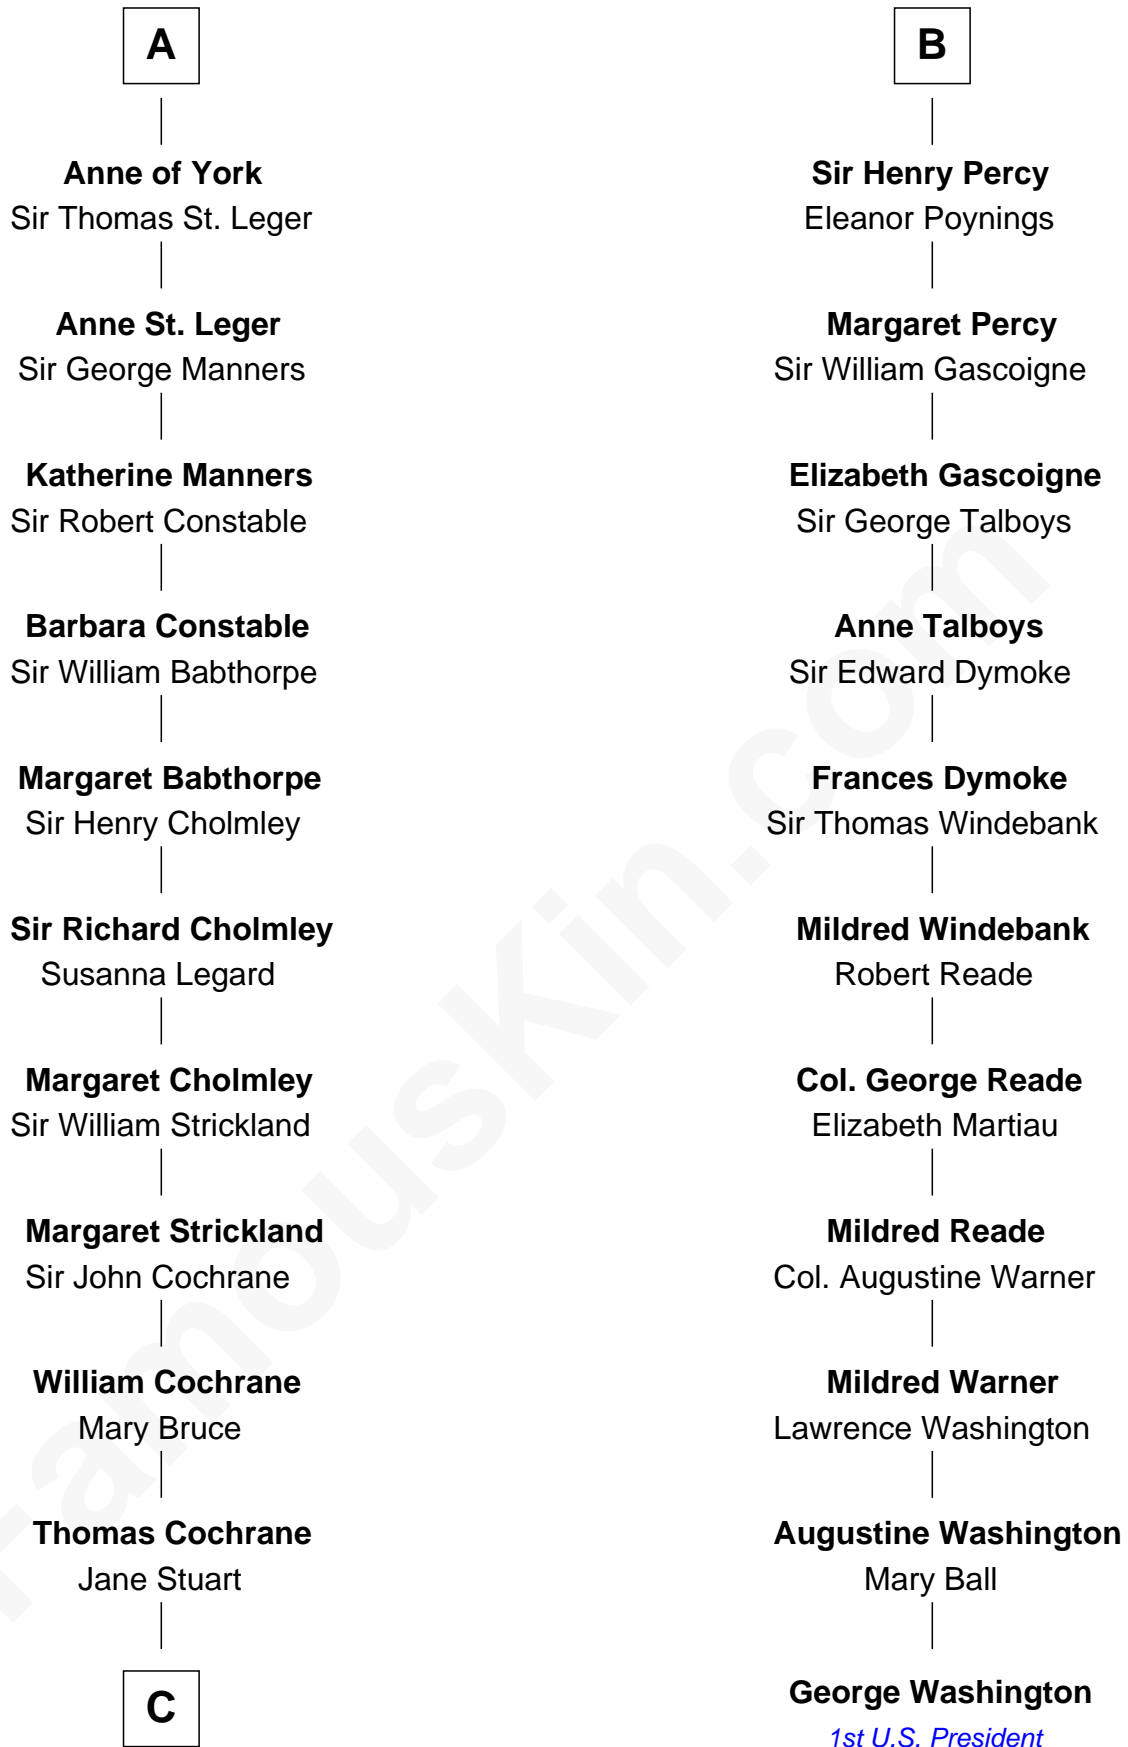

FamousKin.com Relationship Chart of

Peter Forster

TV and Movie Actor

17th cousin 4 times removed of

George Washington

1st U.S. President

John Fitz Robert

Ada de Baliol

C

—
Archibald Cochrane

Anne Gilchrist

—
Jane Cochrane

Robert Forster

—
Lt-Col. Frederic Blanco Forster

Marian Jennette Sophia De Carteret

—
Frederic Percy Cochrane Forster