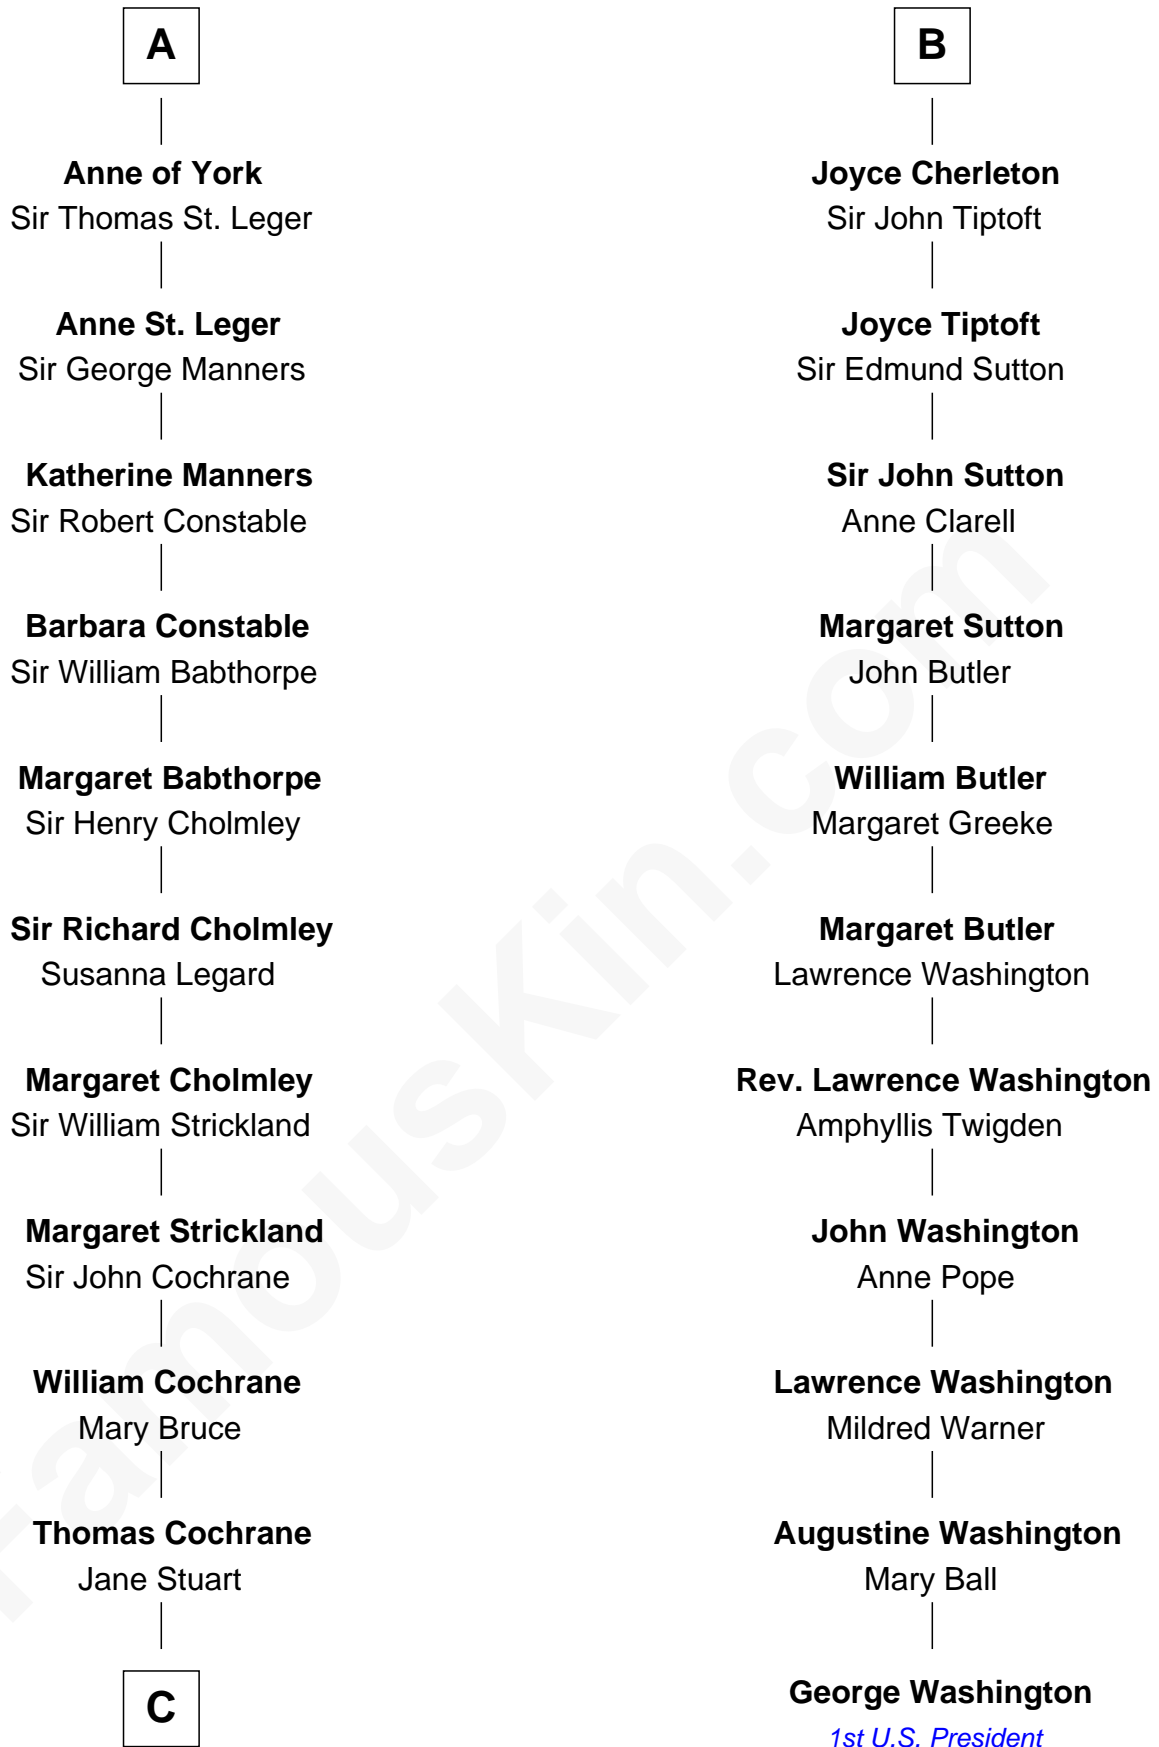

# FamousKin.com Relationship Chart of

**Peter Forster**

*TV and Movie Actor*

17th cousin 4 times removed of

**George Washington**

*1st U.S. President*

**Roger la Zouche**

Margaret Biset

**C**

—  
**Archibald Cochrane**

Anne Gilchrist

—  
**Jane Cochrane**

Robert Forster

—  
**Lt-Col. Frederic Blanco Forster**

Marian Jennette Sophia De Carteret

—  
**Frederic Percy Cochrane Forster**

Alice Mary Biggs

—  
**Peter Forster**

*TV and Movie Actor*

FamousKin.com