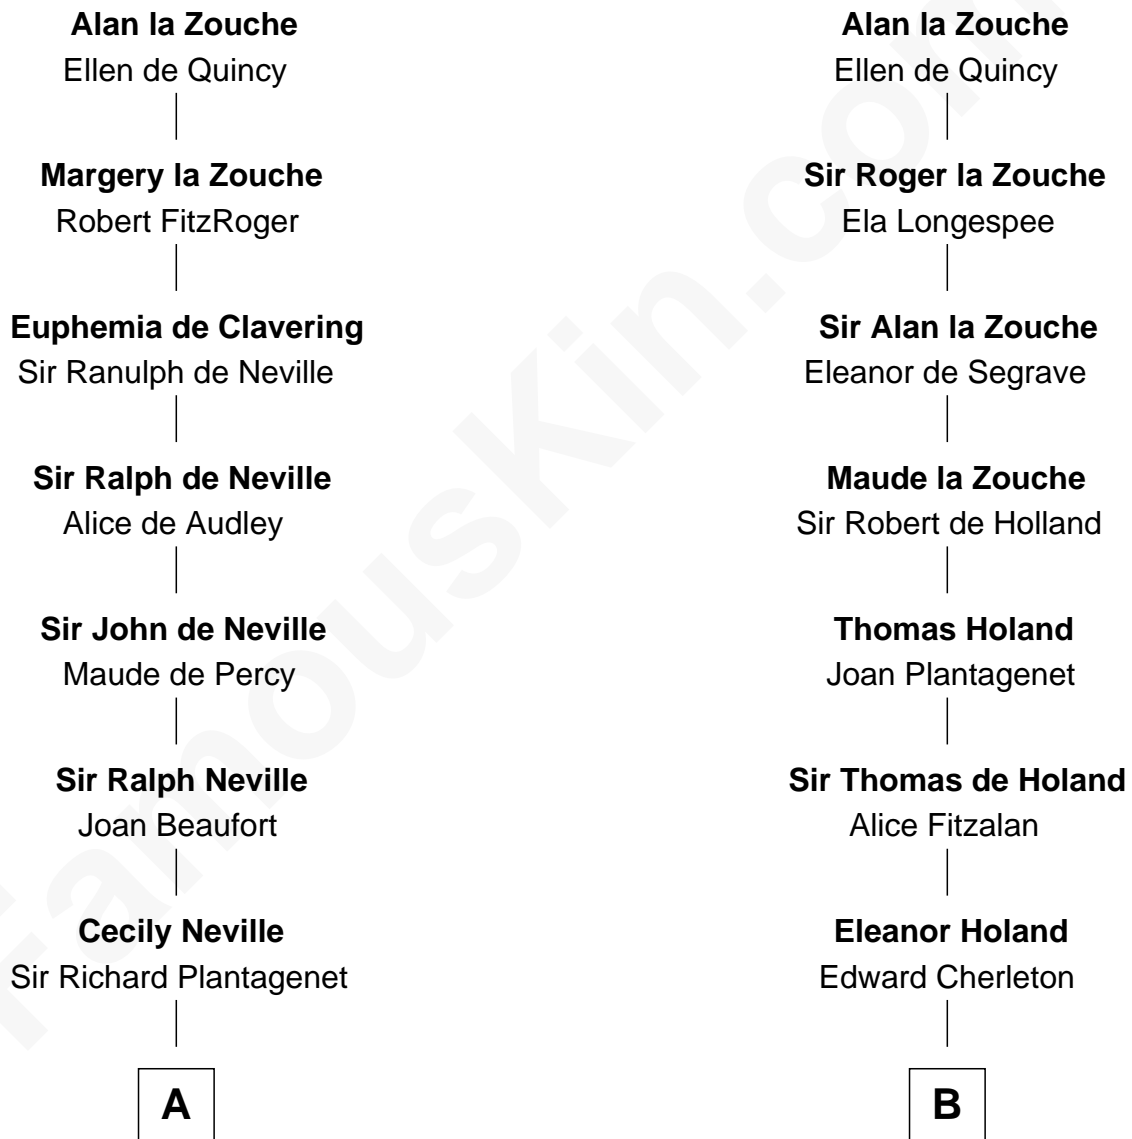

# FamousKin.com Relationship Chart of

**Peter Forster**

*TV and Movie Actor*

17th cousin 4 times removed of

**George Washington**

*1st U.S. President*

**Roger la Zouche**

Margaret Biset

**C**

—  
**Archibald Cochrane**

Anne Gilchrist

—  
**Jane Cochrane**

Robert Forster

—  
**Lt-Col. Frederic Blanco Forster**

Marian Jennette Sophia De Carteret

—  
**Frederic Percy Cochrane Forster**

Alice Mary Biggs

—  
**Peter Forster**

*TV and Movie Actor*

FamousKin.com