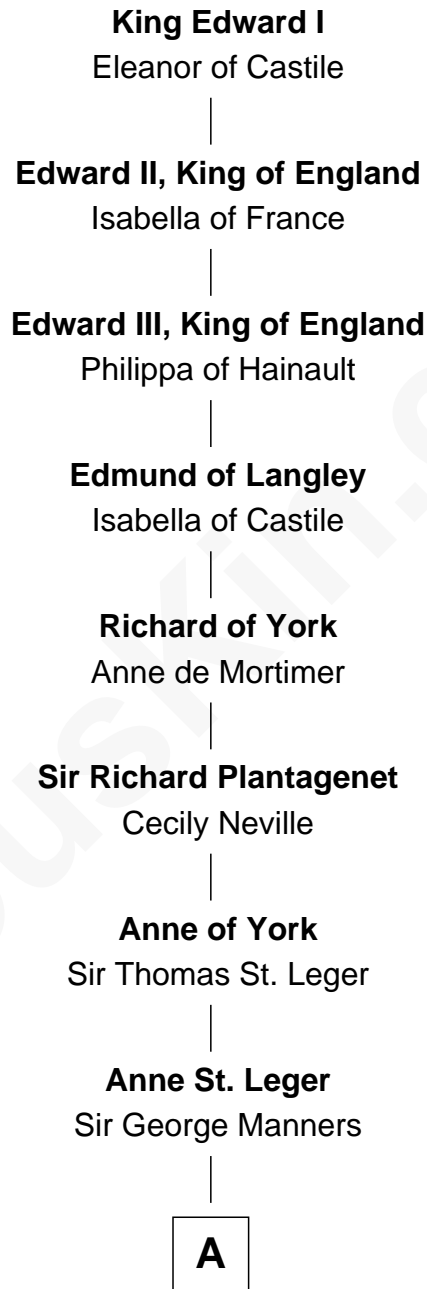

FamousKin.com Relationship Chart of

Peter Forster

TV and Movie Actor

18th Great-grandson of

King Edward I

King of England

A

Katherine Manners
Sir Robert Constable