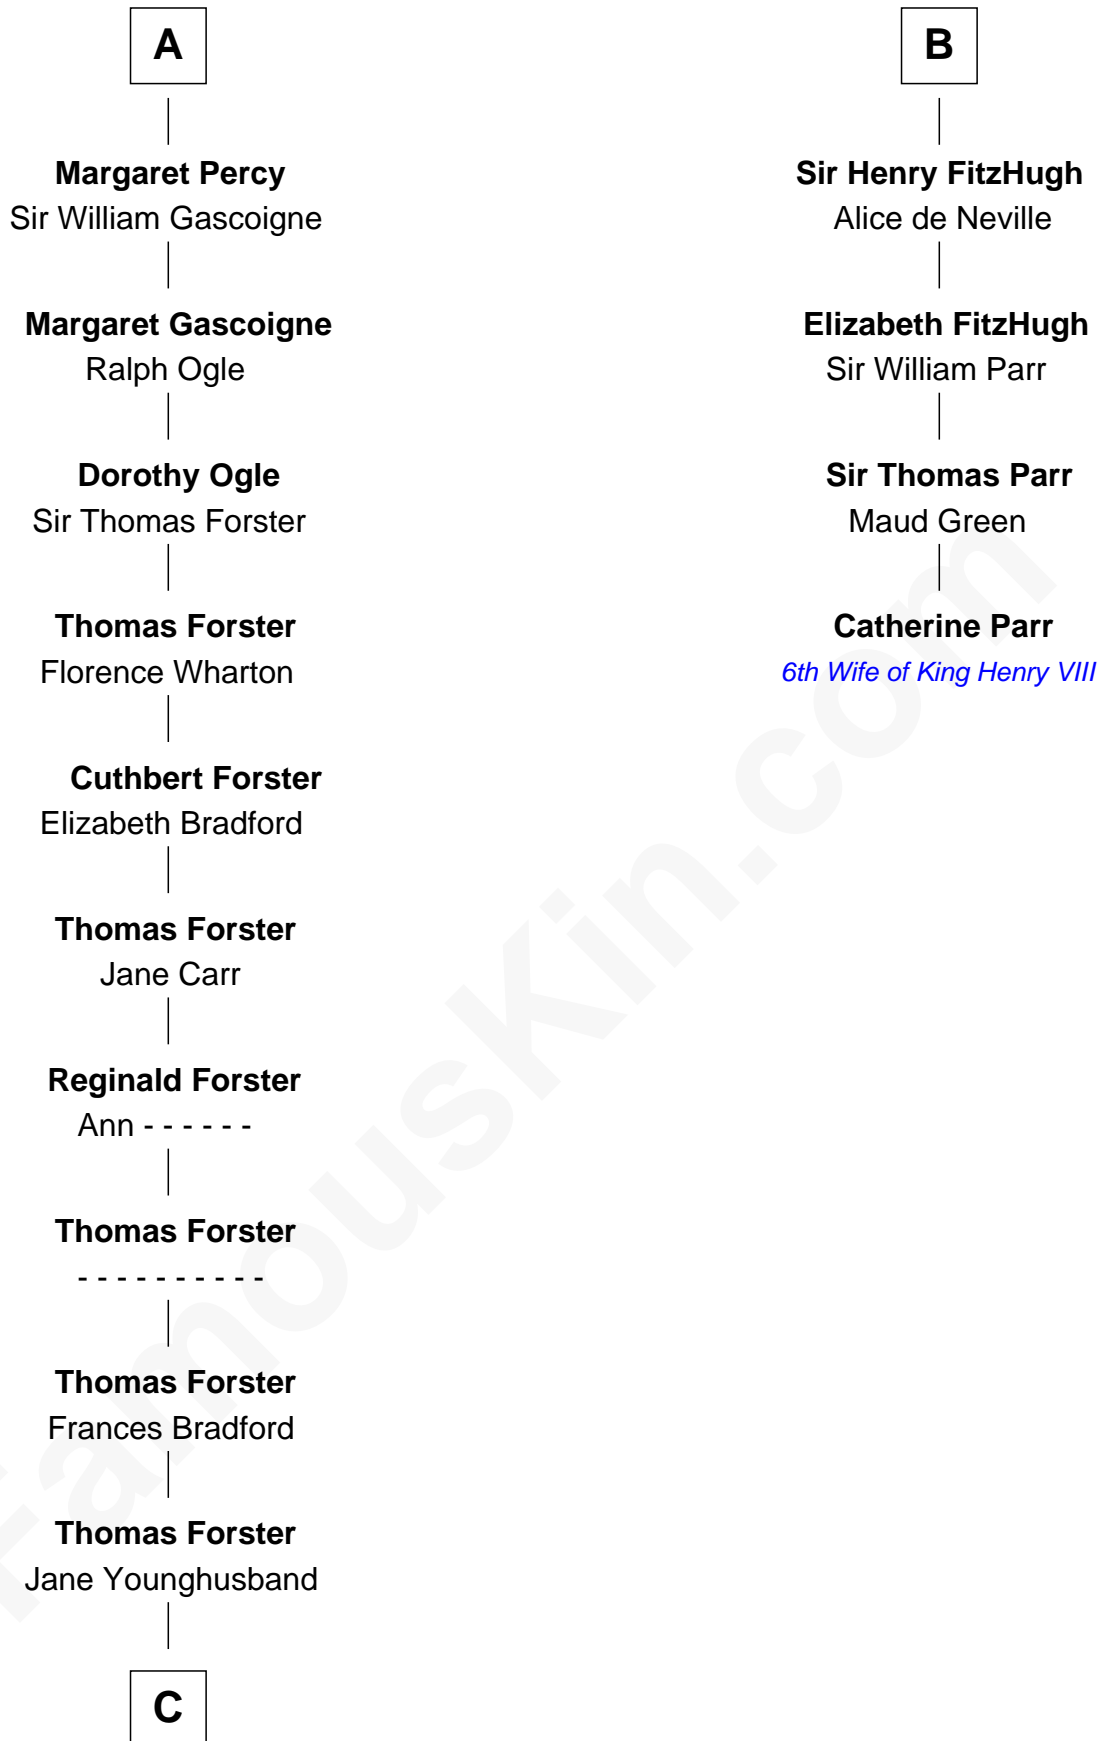

# FamousKin.com Relationship Chart of

**Peter Forster**

*TV and Movie Actor*

10th cousin 11 times removed of

**Catherine Parr**

*6th Wife of King Henry VIII*

**Sir Richard FitzRoy**

Rose de Dover

**C**

Robert Forster

Seton Pratt

Robert Forster

Jane Cochrane

Lt-Col. Frederic Blanco Forster

Marian Jennette Sophia De Carteret

Frederic Percy Cochrane Forster

Alice Mary Biggs

Peter Forster

*TV and Movie Actor*

FamousKin.com