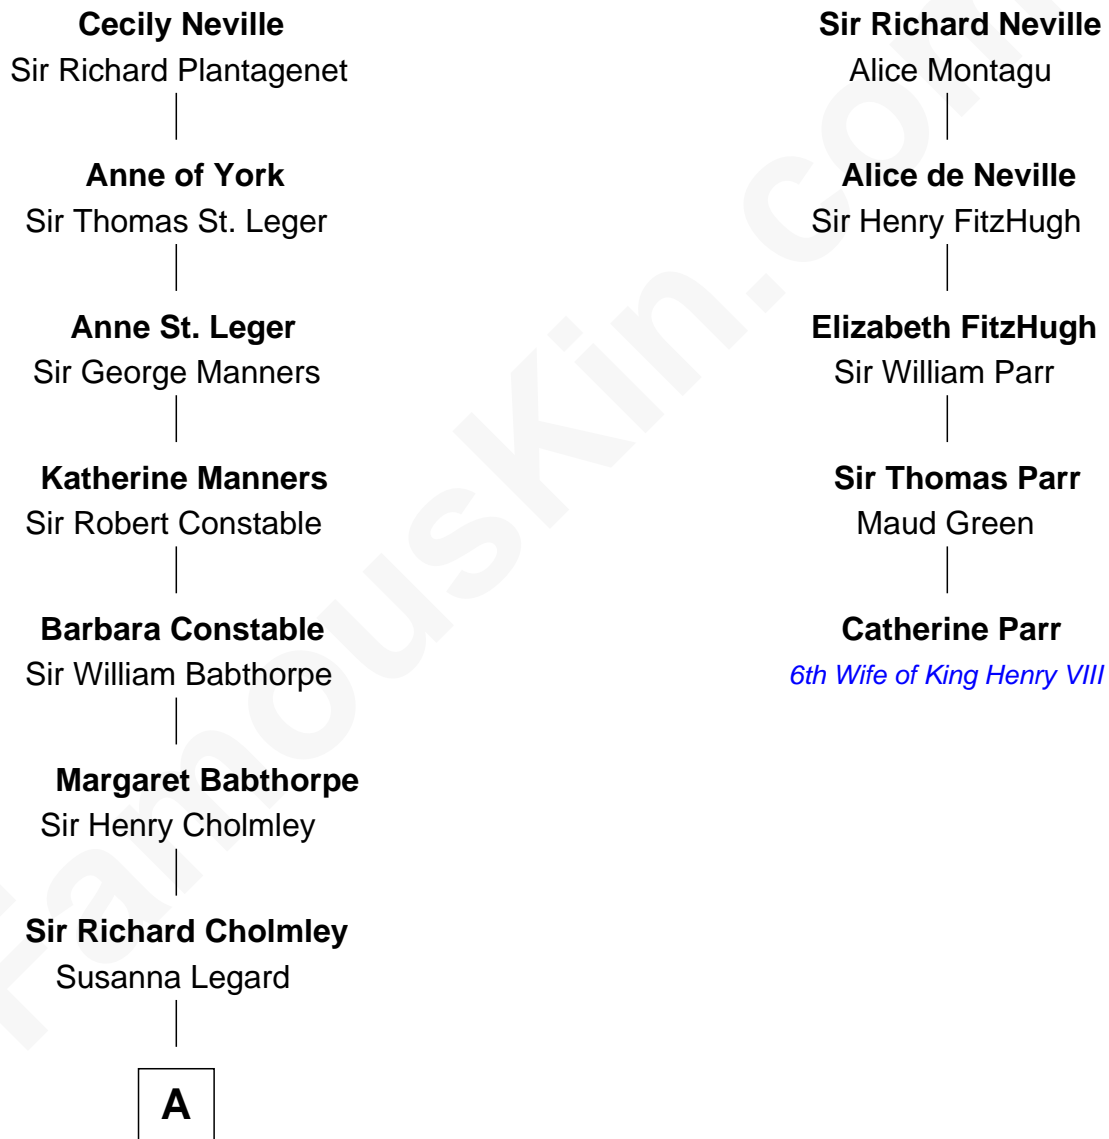

FamousKin.com Relationship Chart of

Peter Forster

TV and Movie Actor

4th cousin 11 times removed of

Catherine Parr

6th Wife of King Henry VIII

Sir Ralph Neville

Joan Beaufort

A

—
Margaret Cholmley
Sir William Strickland

—
Margaret Strickland
Sir John Cochrane

—
William Cochrane
Mary Bruce

—
Thomas Cochrane
Jane Stuart

—
Archibald Cochrane
Anne Gilchrist

—
Jane Cochrane
Robert Forster