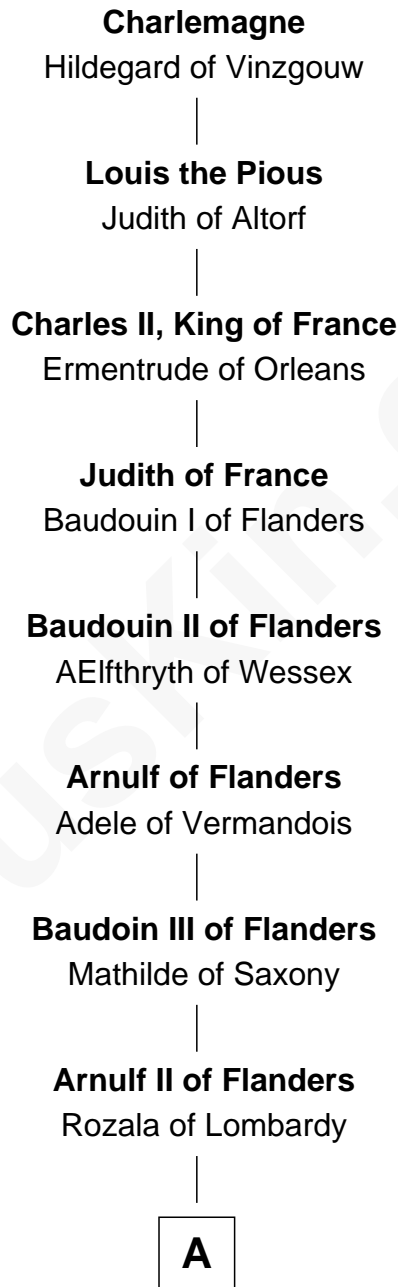

FamousKin.com Relationship Chart of

Peter Forster

TV and Movie Actor

34th Great-grandson of

Charlemagne

King of the Franks

A

Baudoin IV of Flanders

Ogive of Luxembourg

Baudoin V of Flanders

Adela of France

Matilda of Flanders

William I, King of England

Henry I, King of England

Maud of Scotland

Maud of England