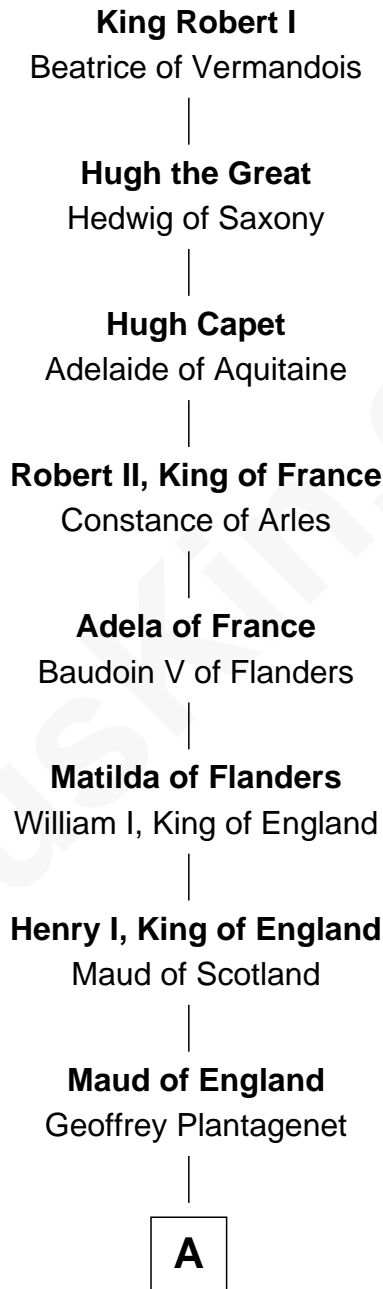

# FamousKin.com Relationship Chart of

**Peter Forster**

*TV and Movie Actor*

29th Great-grandson of

**King Robert I**

*King of France*

**A**

**Henry II, King of England**

Eleanor of Aquitaine

**John, King of England**

Isabelle of Angoulême

**Henry III, King of England**

Eleanor of Provence

**Edward I, King of England**

Eleanor of Castile

**Edward II, King of England**

Isabella of France

**Edward III, King of England**

Philippa of Hainault

**Edmund of Langley**

Isabella of Castile

**Richard of York**

Anne de Mortimer

**Sir Richard Plantagenet**