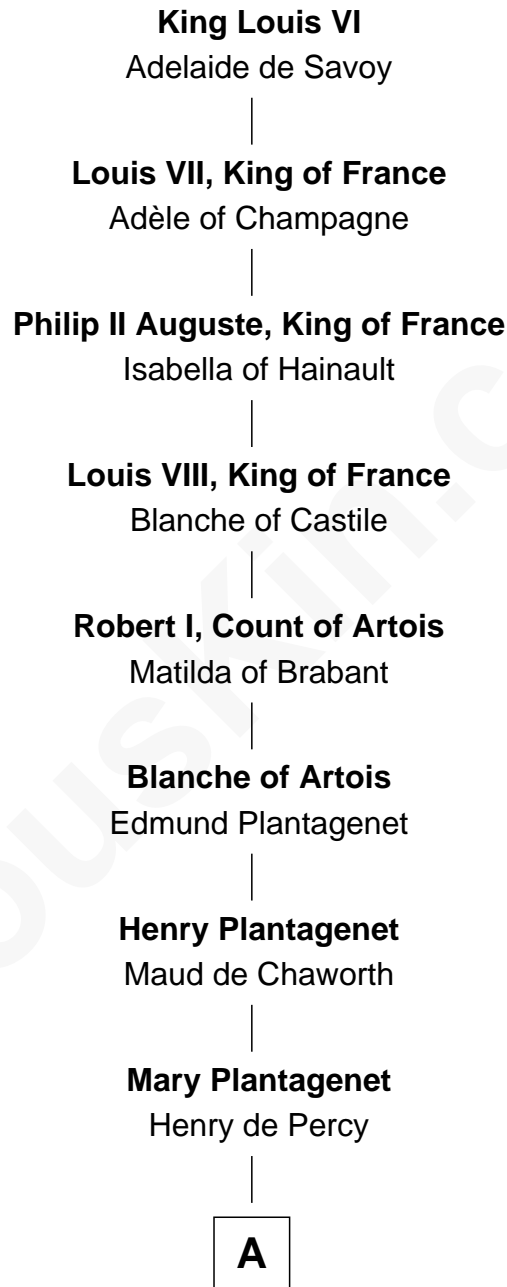

# FamousKin.com Relationship Chart of

**Peter Forster**

*TV and Movie Actor*

24th Great-grandson of

**King Louis VI**

*King of France*

**A**

—  
**Sir Henry Percy**  
Margaret de Neville

—  
**Sir Henry Percy**  
Elizabeth Mortimer

—  
**Sir Henry Percy**  
Eleanor Neville

—  
**Sir Henry Percy**  
Eleanor Poynings

—  
**Margaret Percy**  
Sir William Gascoigne

—  
**Margaret Gascoigne**  
Ralph Ogle

—  
**Dorothy Ogle**  
Sir Thomas Forster

—  
**Thomas Forster**  
Florence Wharton

—  
**Cuthbert Forster**  
Elizabeth Bradford

—  
**Thomas Forster**  
Jane Carr

**B**