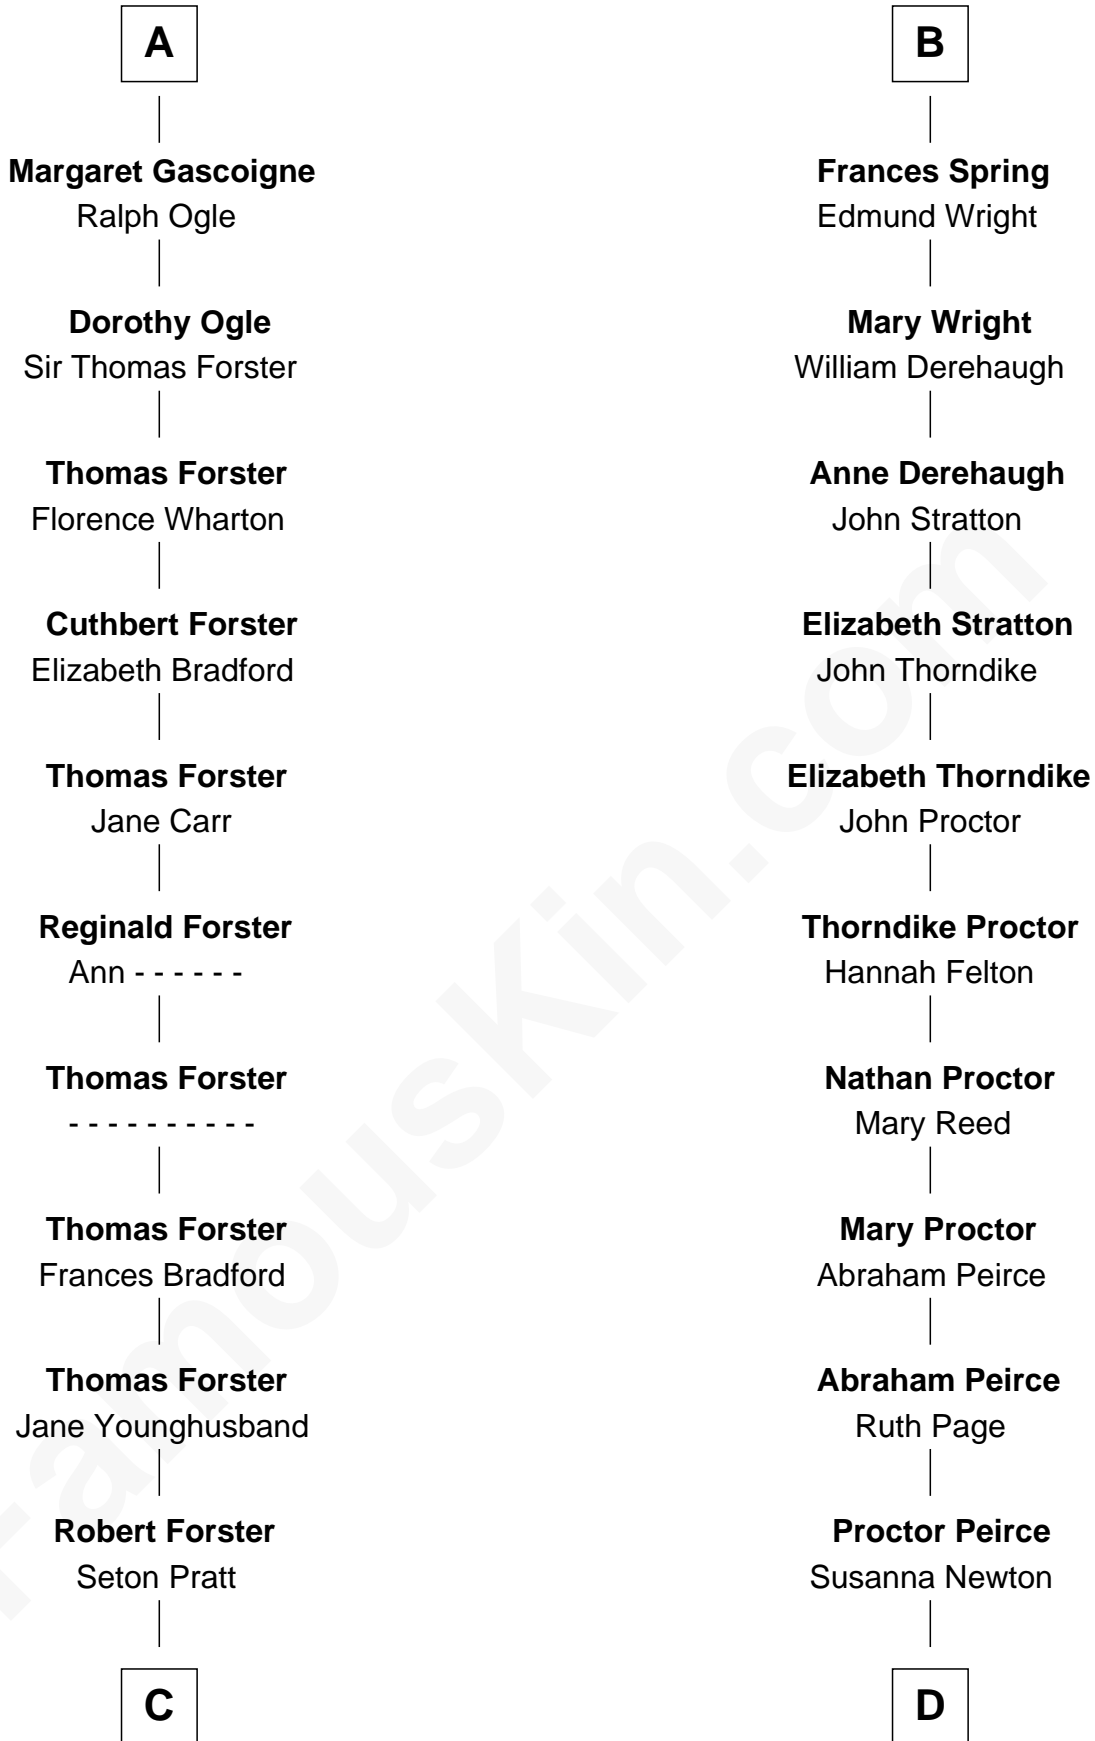

FamousKin.com Relationship Chart of

Peter Forster

TV and Movie Actor

20th cousin 1 time removed of

John Lithgow

Stage, TV, and Movie Actor

Bartholomew de Badlesmere

Margaret de Clare

Sir John de Tivetot

Sir Robert de Tivetot

Margaret Deincourt

Elizabeth de Tivetot

Sir Philip le Despencer

Margery Despencer

Sir Roger Wentworth

Henry Wentworth

Elizabeth Howard

Margery Wentworth

Sir William Waldegrave

Dorothy Waldegrave

Sir John Spring

B

C

Robert Forster
Jane Cochrane

Lt-Col. Frederic Blanco Forster
Marian Jennette Sophia De Carteret

Frederic Percy Cochrane Forster
Alice Mary Biggs

Peter Forster
TV and Movie Actor

D

William Peirce
Ellen Prentiss

Ellen Prentiss Peirce
Washington Lithgow