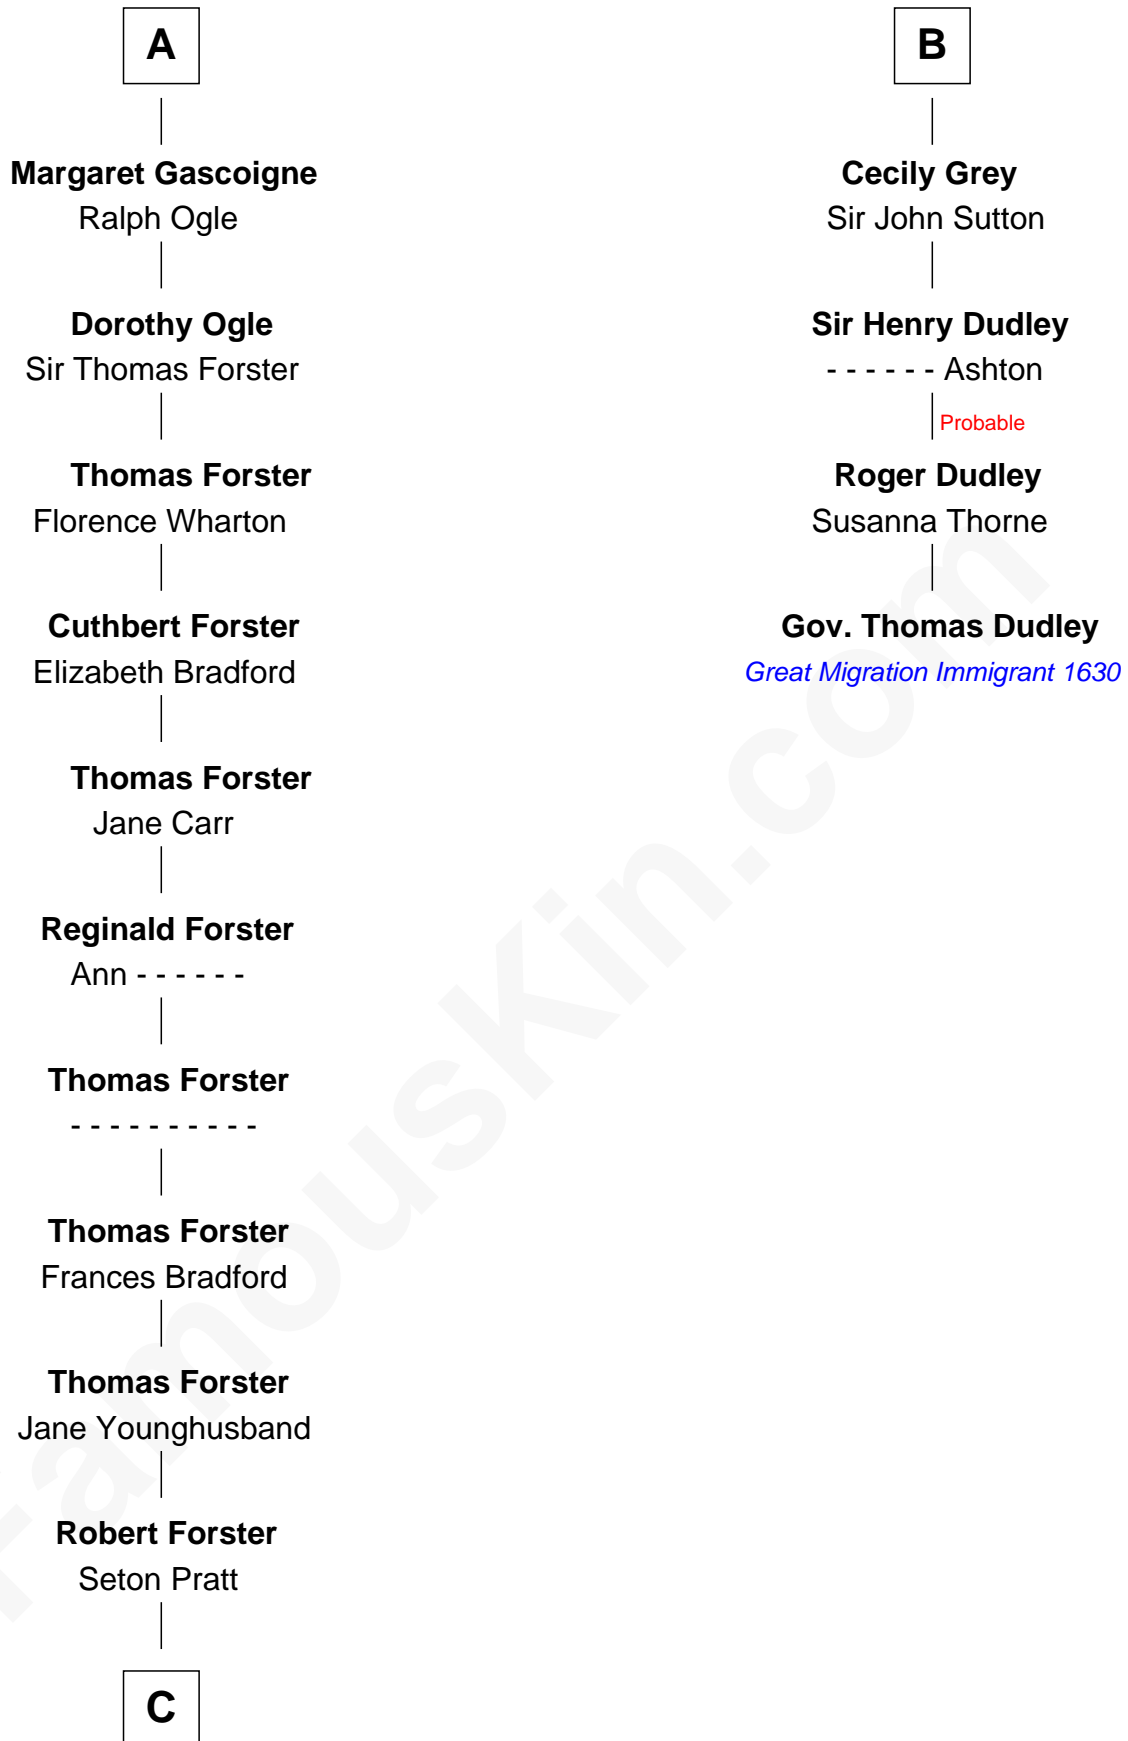

# FamousKin.com Relationship Chart of

**Peter Forster**

*TV and Movie Actor*

10th cousin 10 times removed of

**Gov. Thomas Dudley**

*(1576 - 1653) Great Migration Immigrant 1630*

**Bartholomew de Badlesmere**

Margaret de Clare

**Elizabeth de Badlesmere**

Sir Edmund Mortimer

**Sir Roger de Mortimer**

Philippa de Montagu

**Edmund Mortimer**

Philippa Plantagenet

**Elizabeth Mortimer**

**Margery de Badlesmere**

Sir William de Ros

**Thomas de Ros**

Beatrice de Stafford

**Margaret de Ros**

Sir Reynold Grey

**Margaret Grey**

Sir William Bonville

**William Bonville**

Elizabeth Harington

**William Bonville**

Katherine Neville

**Cecily Bonville**

Thomas Grey

**B**

**C**