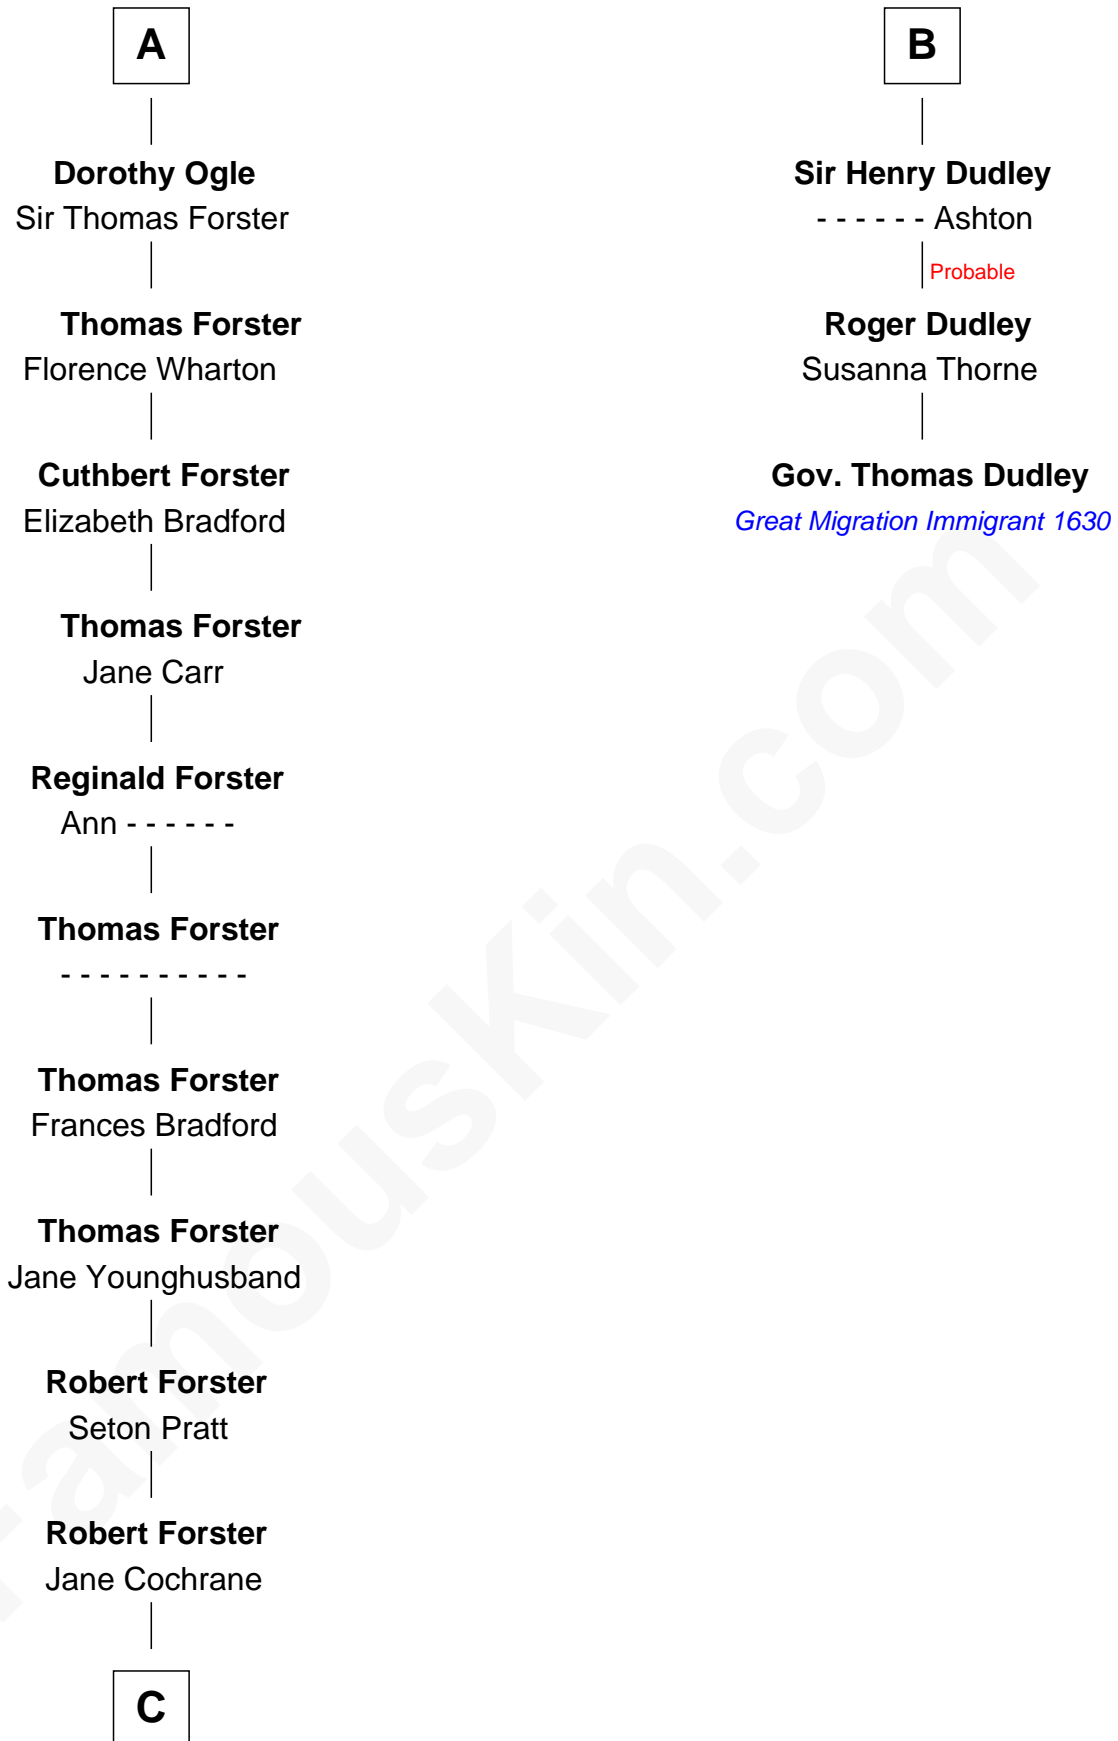

FamousKin.com Relationship Chart of

Peter Forster

TV and Movie Actor

9th cousin 10 times removed of

Gov. Thomas Dudley

(1576 - 1653) Great Migration Immigrant 1630

C

—
Lt-Col. Frederic Blanco Forster
Marian Jennette Sophia De Carteret

—
Frederic Percy Cochrane Forster
Alice Mary Biggs

—
Peter Forster
TV and Movie Actor

FamousKin.com