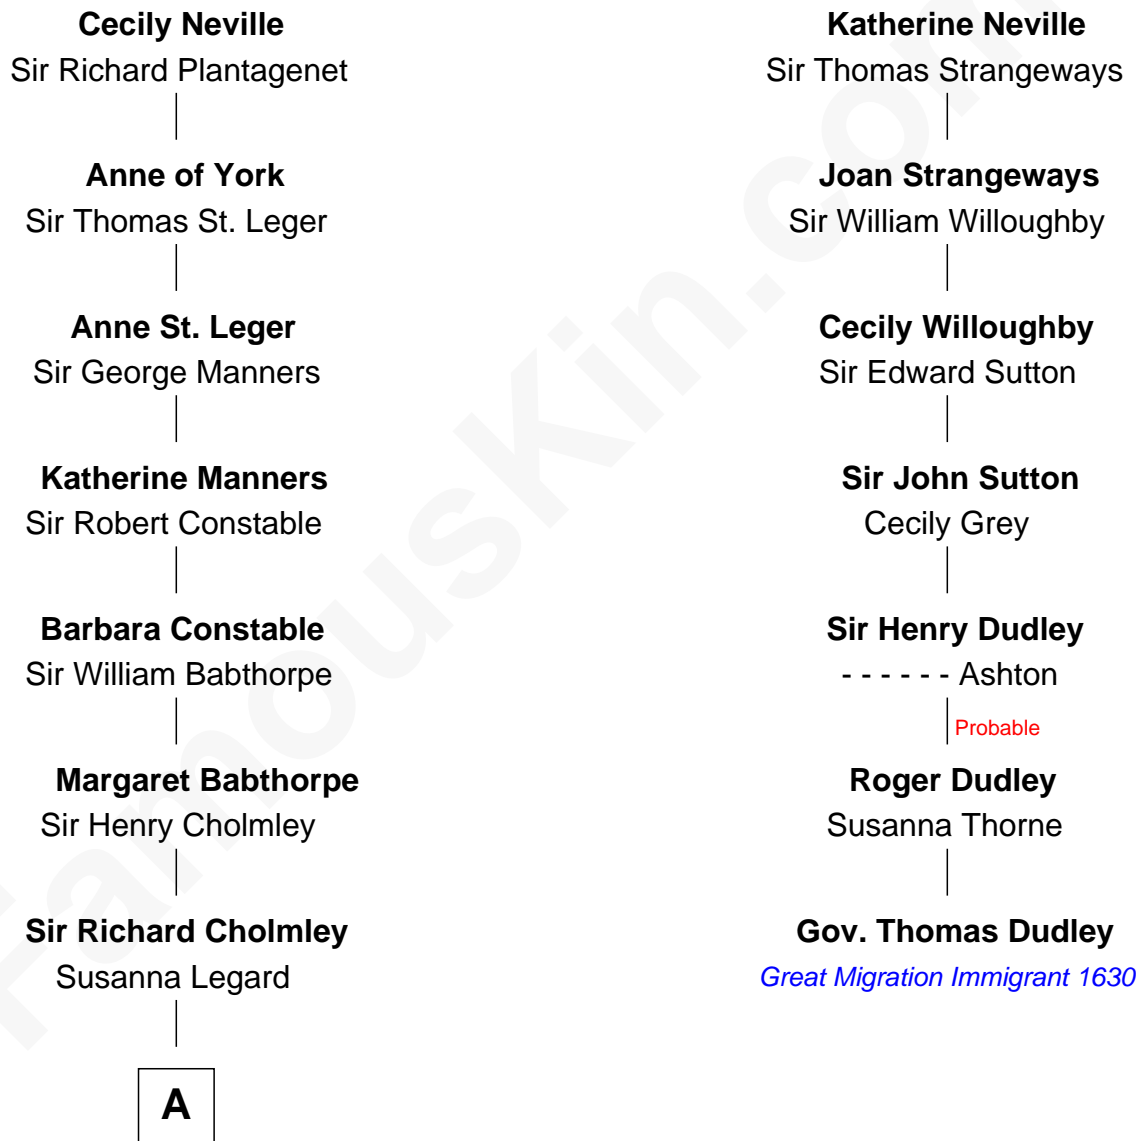

# FamousKin.com Relationship Chart of

**Peter Forster**

*TV and Movie Actor*

6th cousin 9 times removed of

**Gov. Thomas Dudley**

*(1576 - 1653) Great Migration Immigrant 1630*

**Sir Ralph Neville**

Joan Beaufort

**A**

—  
**Margaret Cholmley**  
Sir William Strickland

—  
**Margaret Strickland**  
Sir John Cochrane

—  
**William Cochrane**  
Mary Bruce

—  
**Thomas Cochrane**  
Jane Stuart

—  
**Archibald Cochrane**  
Anne Gilchrist