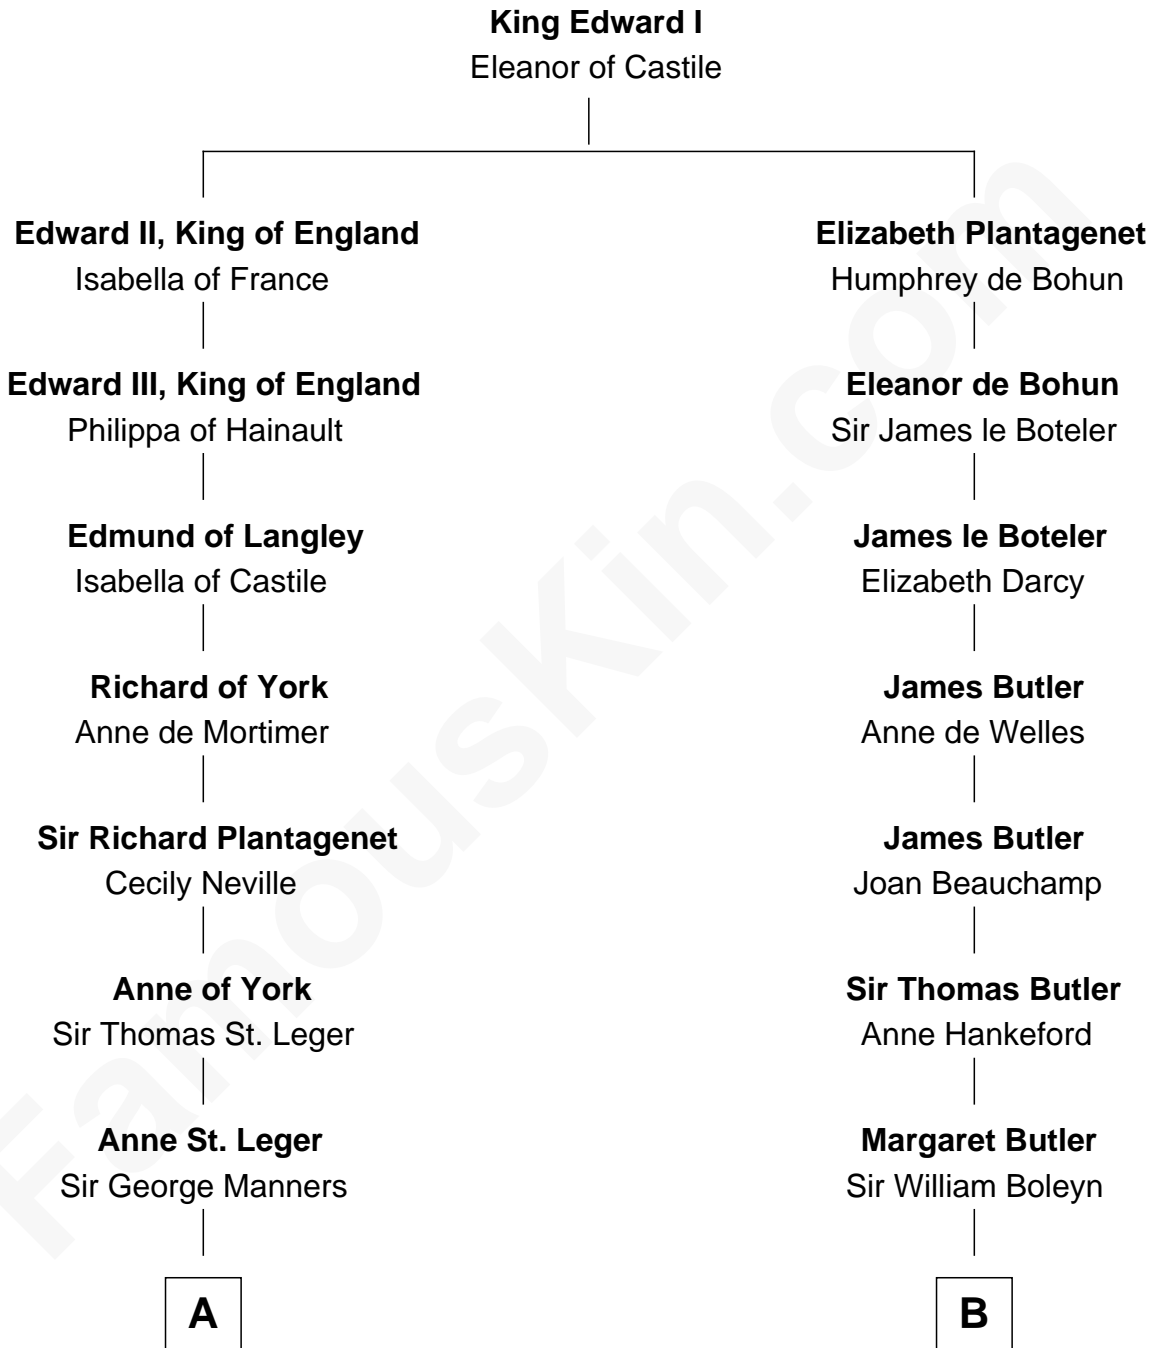

# FamousKin.com Relationship Chart of

**Peter Forster**

*TV and Movie Actor*

8th cousin 11 times removed of

**Anne Boleyn**

*2nd Wife of King Henry VIII*

**C**

**Lt-Col. Frederic Blanco Forster**  
Marian Jennette Sophia De Carteret

**Frederic Percy Cochrane Forster**  
Alice Mary Biggs

**Peter Forster**  
*TV and Movie Actor*

FamousKin.com