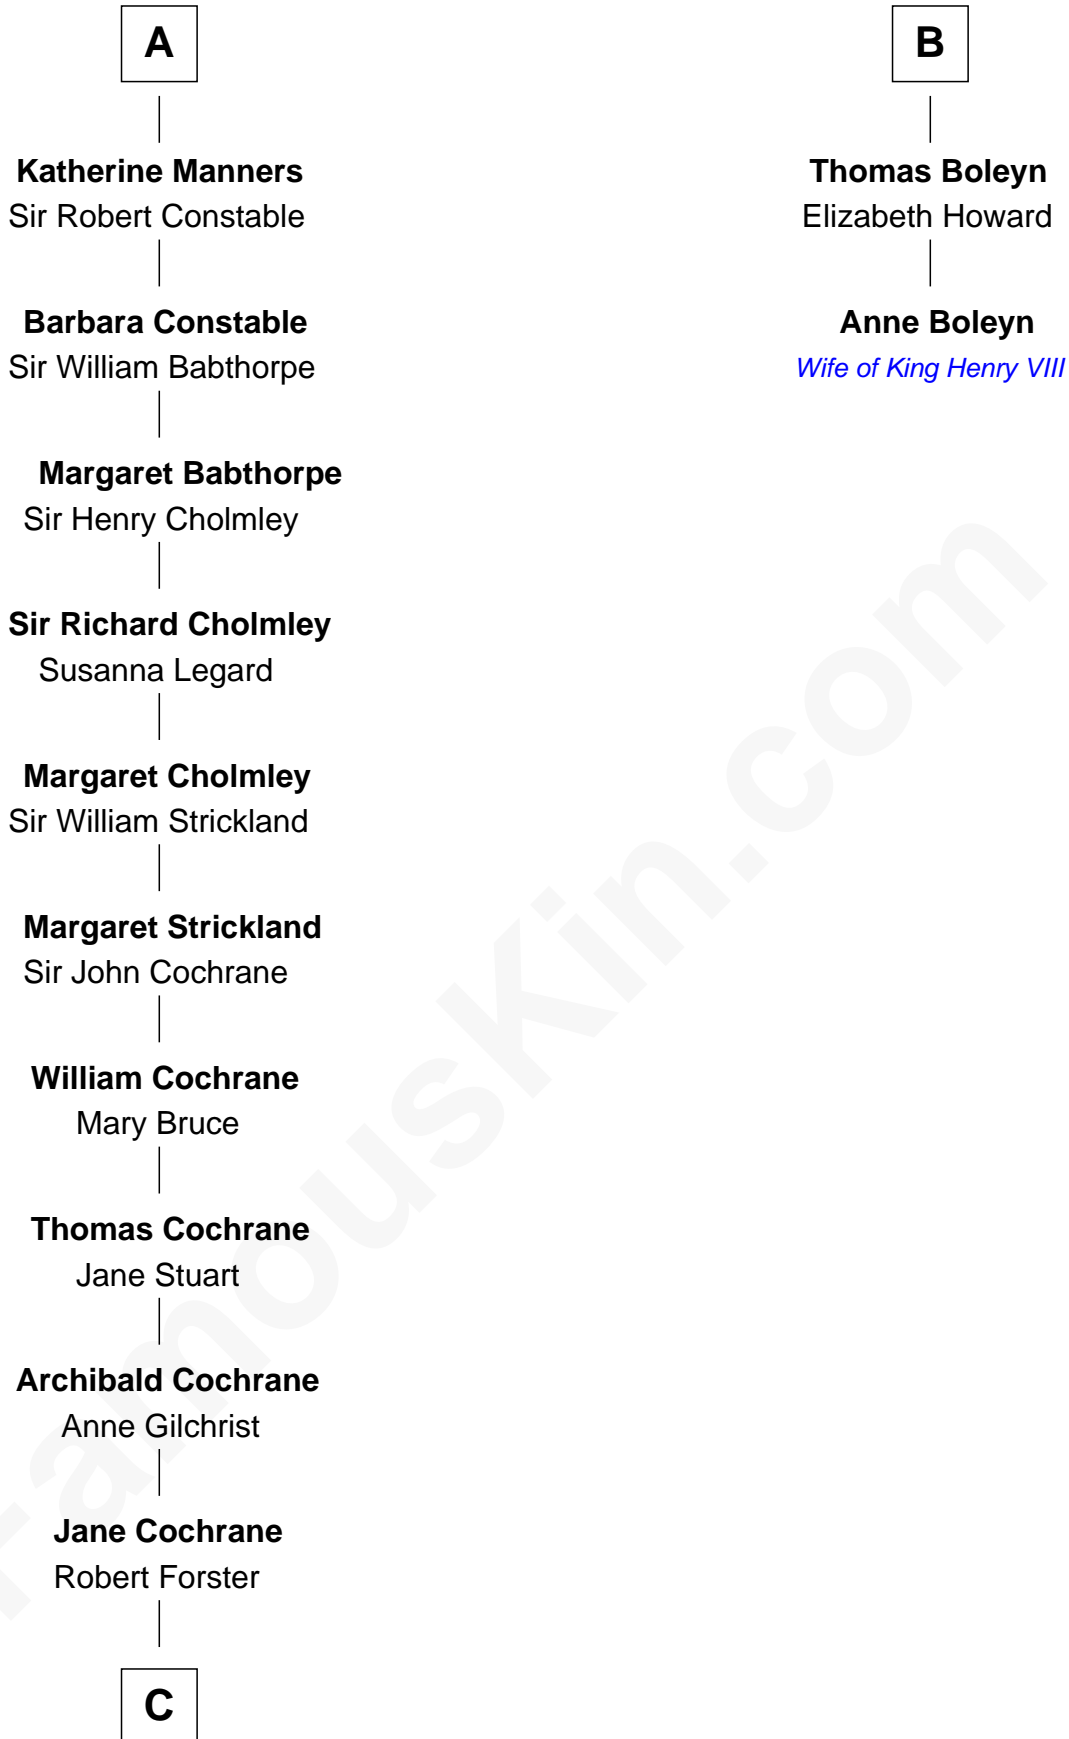

# FamousKin.com Relationship Chart of

**Peter Forster**

*TV and Movie Actor*

8th cousin 11 times removed of

**Anne Boleyn**

*2nd Wife of King Henry VIII*

**C**

**Lt-Col. Frederic Blanco Forster**  
Marian Jennette Sophia De Carteret

**Frederic Percy Cochrane Forster**  
Alice Mary Biggs

**Peter Forster**  
*TV and Movie Actor*

FamousKin.com