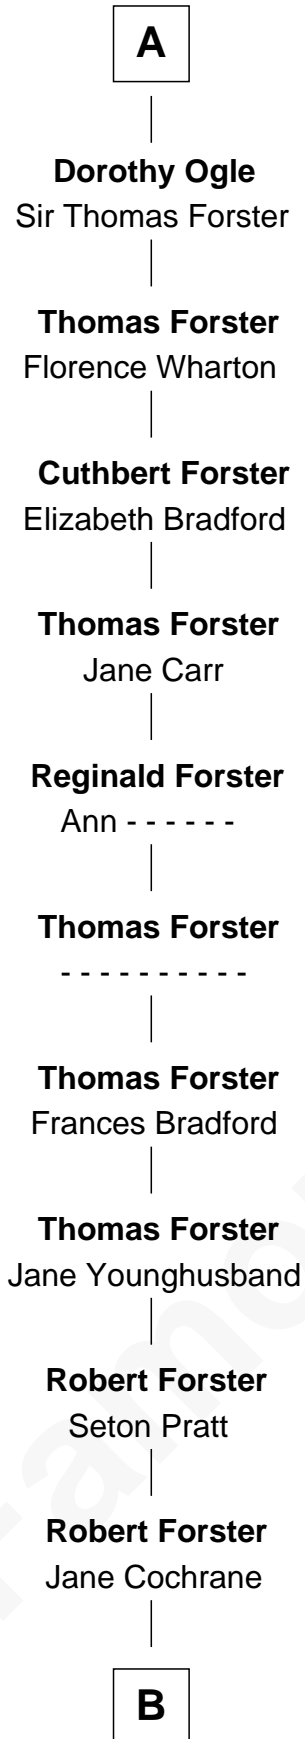

FamousKin.com Relationship Chart of

Peter Forster

TV and Movie Actor

6th cousin 13 times removed of

Anne Boleyn

2nd Wife of King Henry VIII

B

—
Lt-Col. Frederic Blanco Forster
Marian Jennette Sophia De Carteret

—
Frederic Percy Cochrane Forster
Alice Mary Biggs

—
Peter Forster
TV and Movie Actor

FamousKin.com