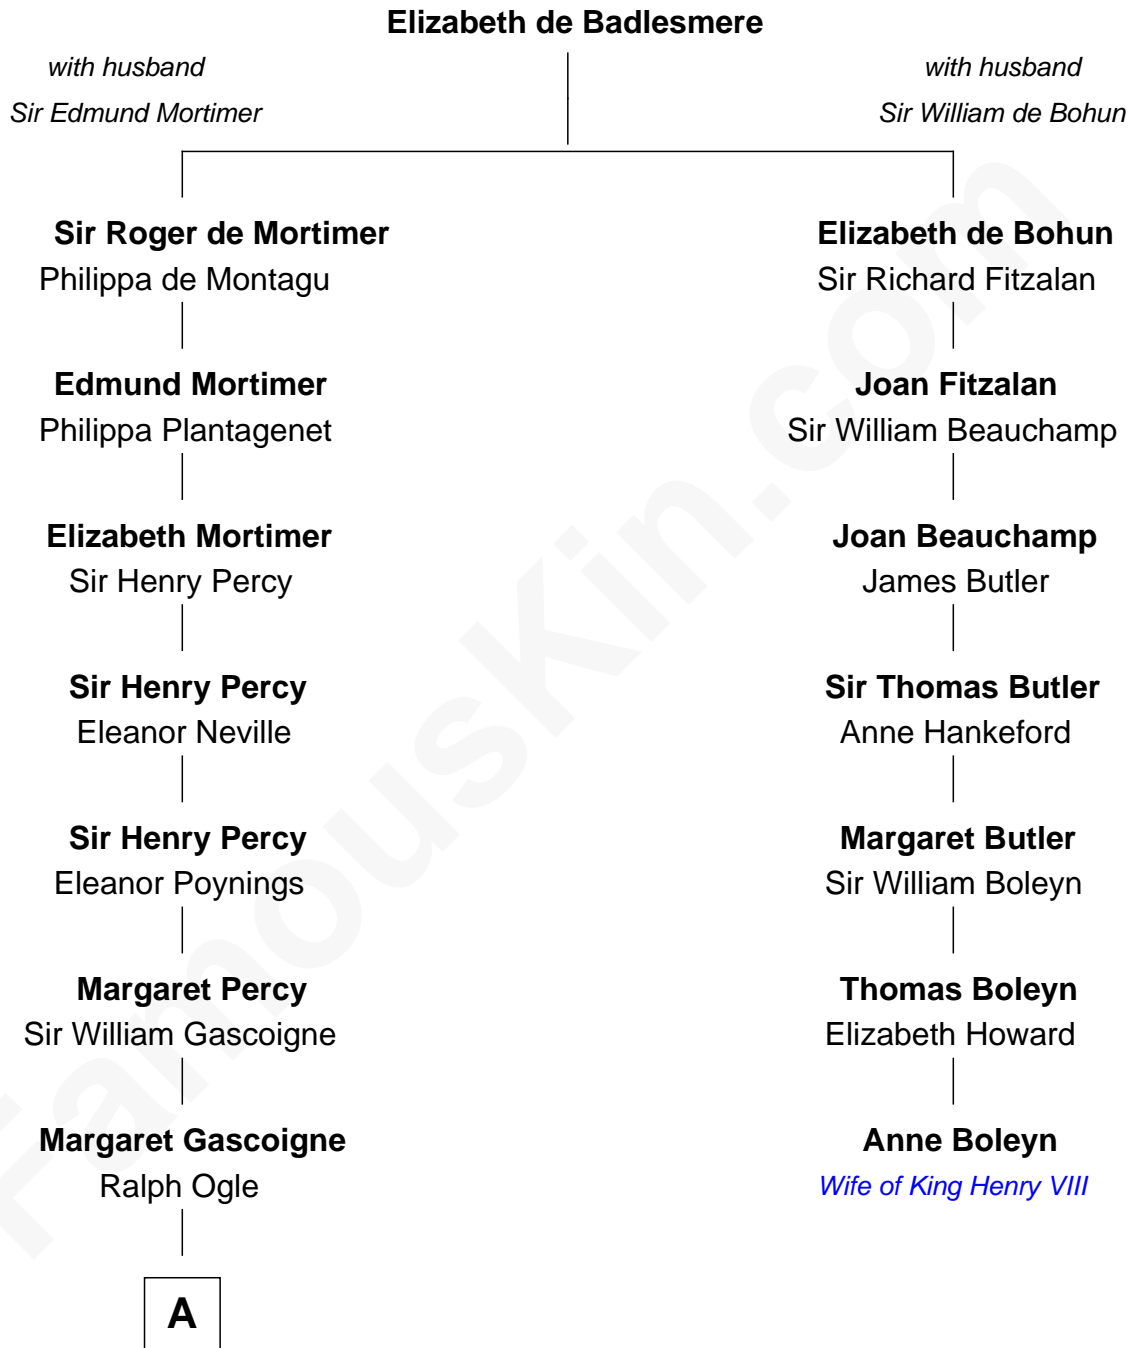

FamousKin.com Relationship Chart of

Peter Forster

TV and Movie Actor

6th cousin 13 times removed of

Anne Boleyn

2nd Wife of King Henry VIII

B

—
Lt-Col. Frederic Blanco Forster
Marian Jennette Sophia De Carteret

—
Frederic Percy Cochrane Forster
Alice Mary Biggs

—
Peter Forster
TV and Movie Actor

FamousKin.com