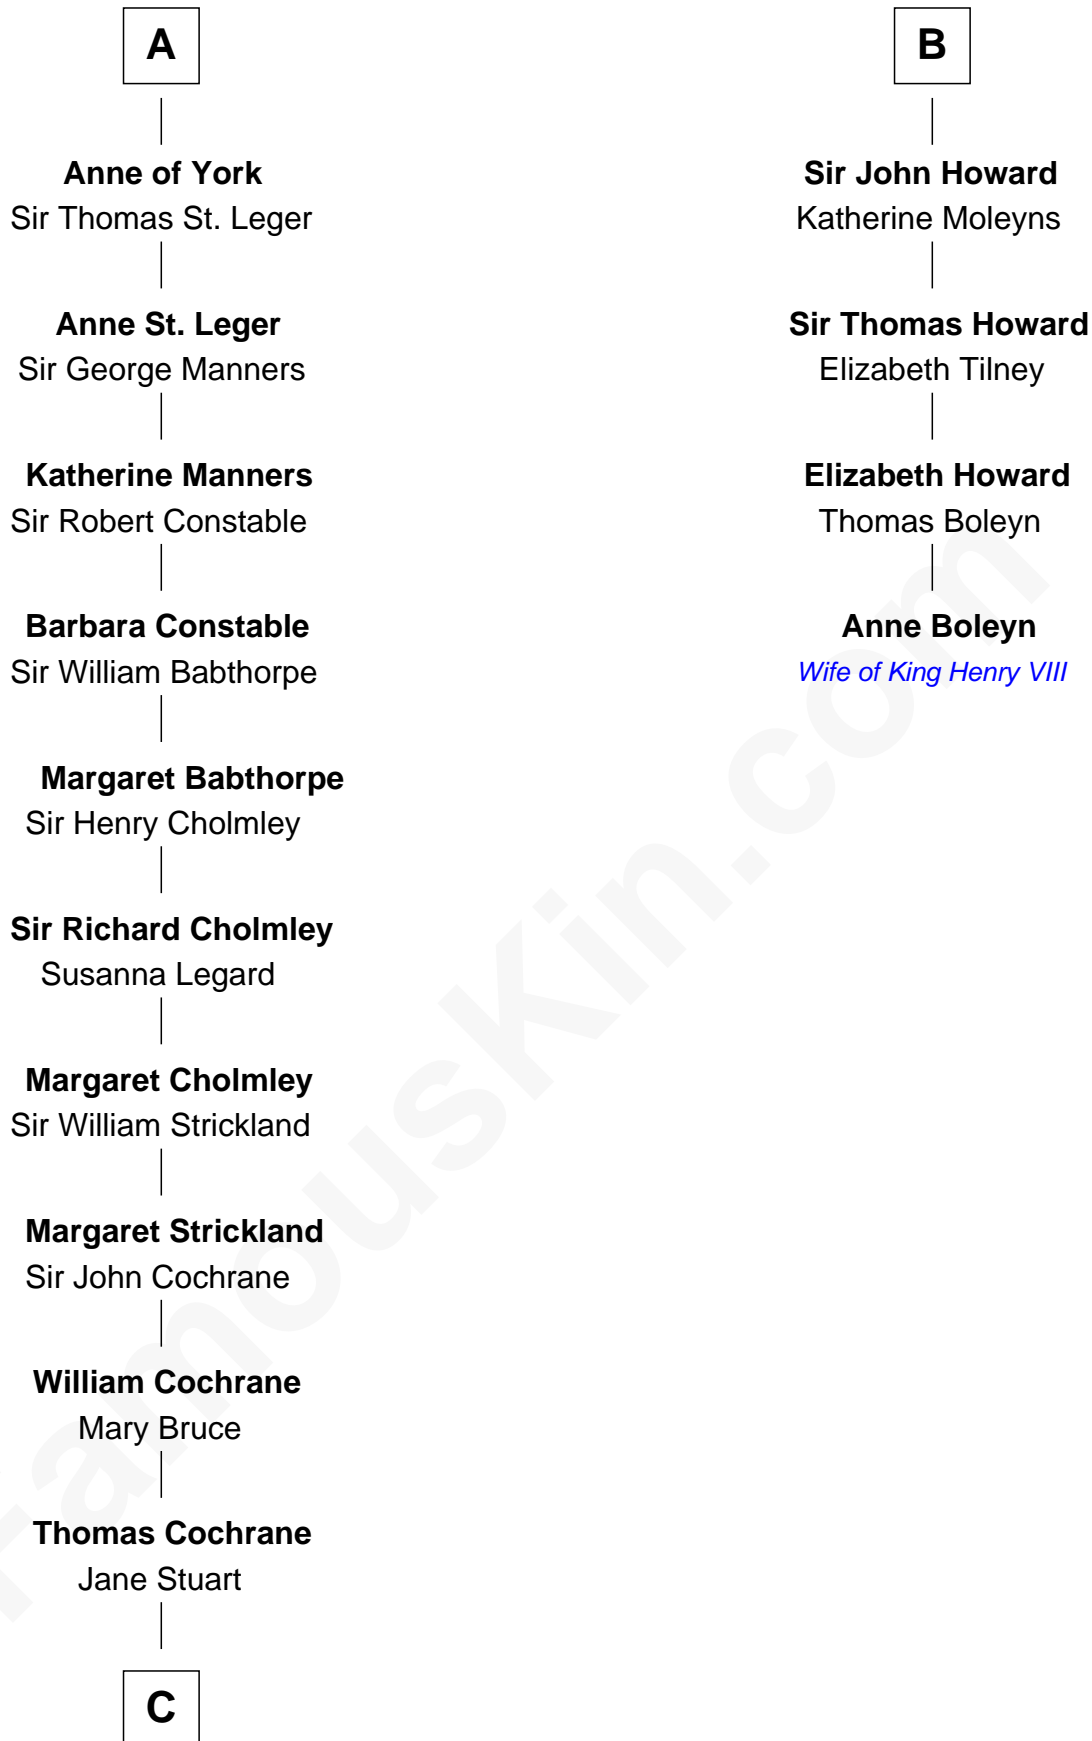

# FamousKin.com Relationship Chart of

**Peter Forster**

*TV and Movie Actor*

10th cousin 11 times removed of

**Anne Boleyn**

*2nd Wife of King Henry VIII*

**C**

—  
**Archibald Cochrane**

Anne Gilchrist

—  
**Jane Cochrane**

Robert Forster

—  
**Lt-Col. Frederic Blanco Forster**

Marian Jennette Sophia De Carteret

—  
**Frederic Percy Cochrane Forster**

Alice Mary Biggs

—  
**Peter Forster**