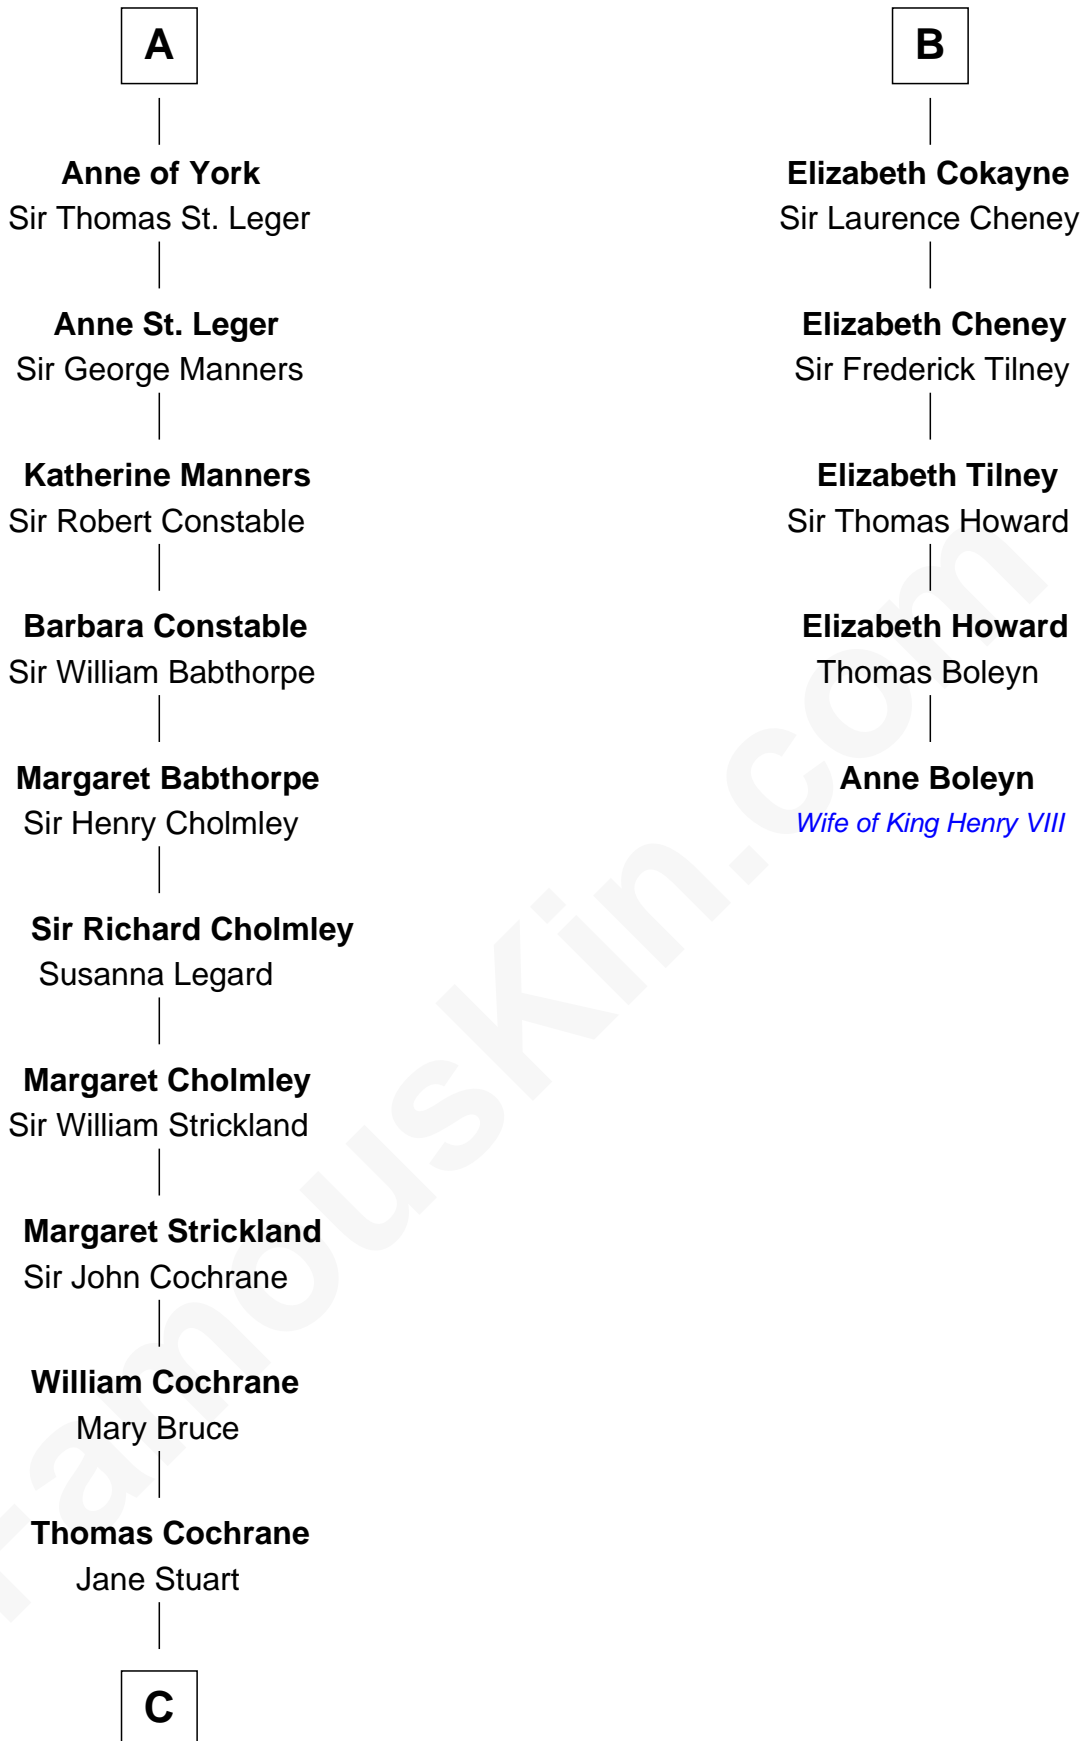

# FamousKin.com Relationship Chart of

**Peter Forster**

*TV and Movie Actor*

11th cousin 10 times removed of

**Anne Boleyn**

*2nd Wife of King Henry VIII*

**Sir William Longespee**

Ela of Salisbury

**C**

—  
**Archibald Cochrane**

Anne Gilchrist

—  
**Jane Cochrane**

Robert Forster

—  
**Lt-Col. Frederic Blanco Forster**

Marian Jennette Sophia De Carteret

—  
**Frederic Percy Cochrane Forster**

Alice Mary Biggs

—  
**Peter Forster**

*TV and Movie Actor*

FamousKin.com