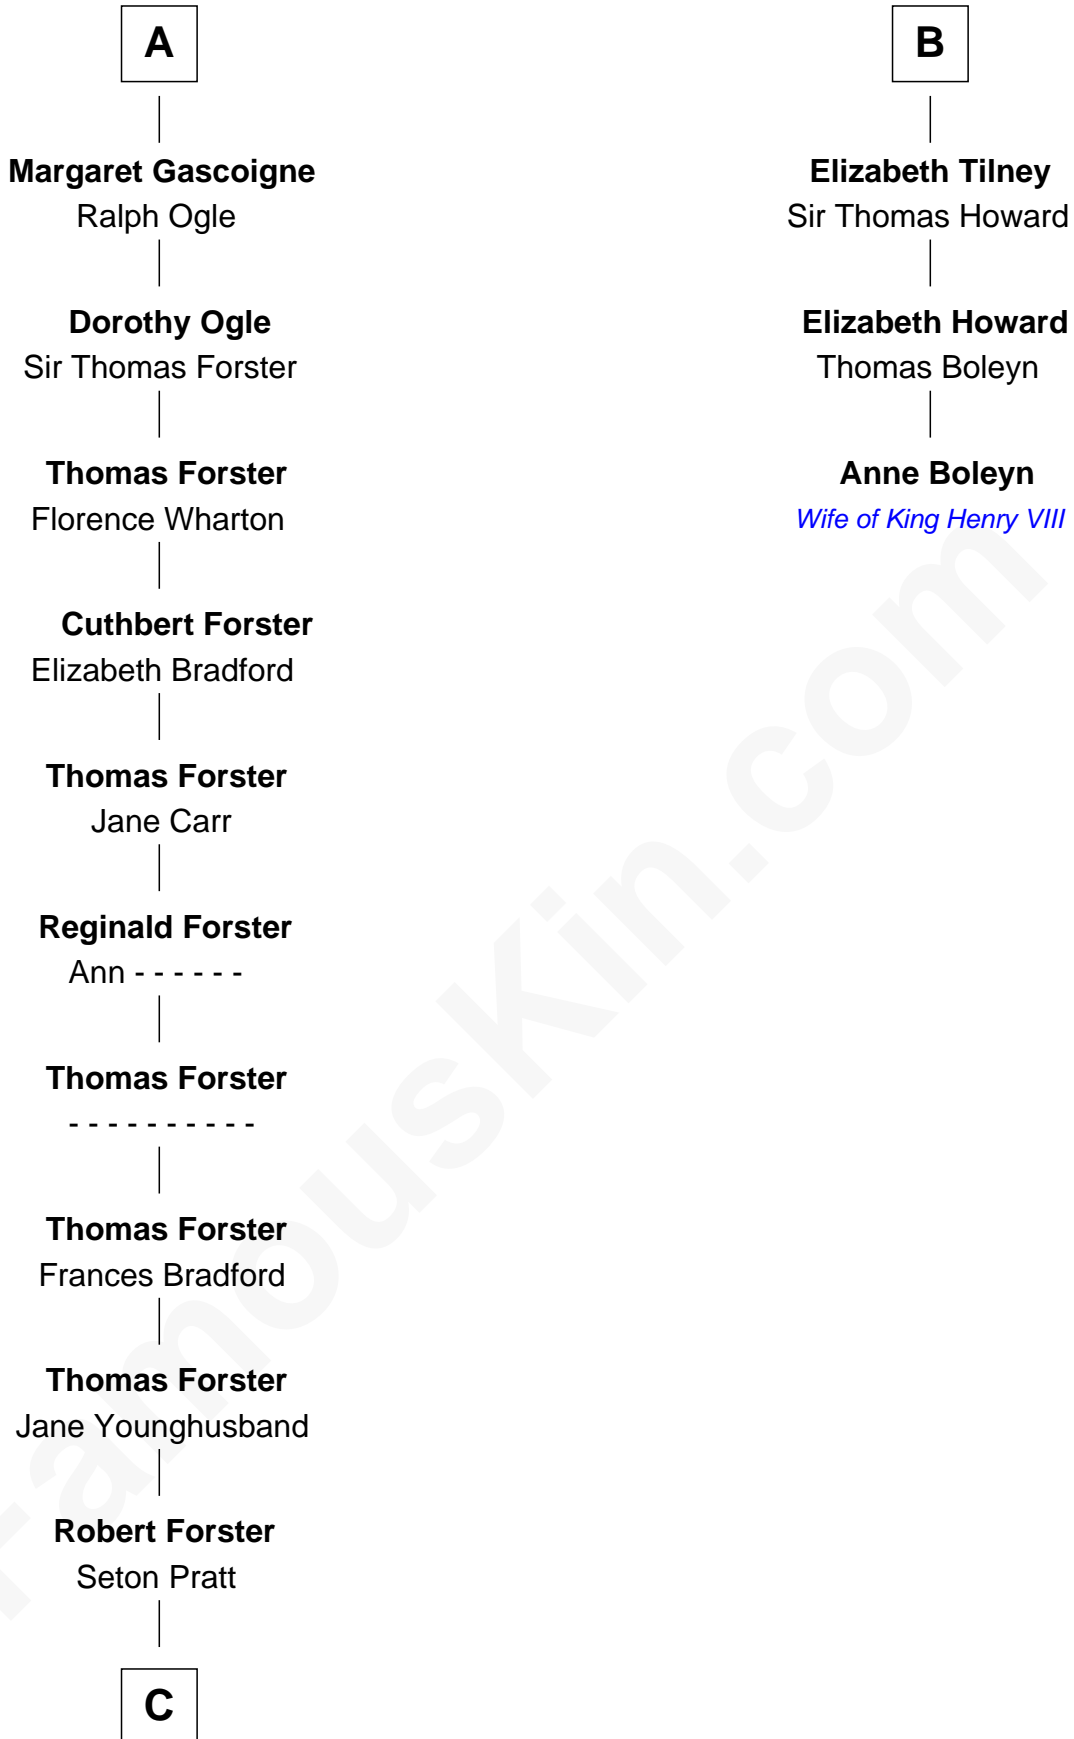

FamousKin.com Relationship Chart of

Peter Forster

TV and Movie Actor

9th cousin 11 times removed of

Anne Boleyn

2nd Wife of King Henry VIII

Sir William de Cantilupe

Eve de Braiose

C

Robert Forster
Jane Cochrane

Lt-Col. Frederic Blanco Forster
Marian Jennette Sophia De Carteret

Frederic Percy Cochrane Forster
Alice Mary Biggs

Peter Forster
TV and Movie Actor

FamousKin.com