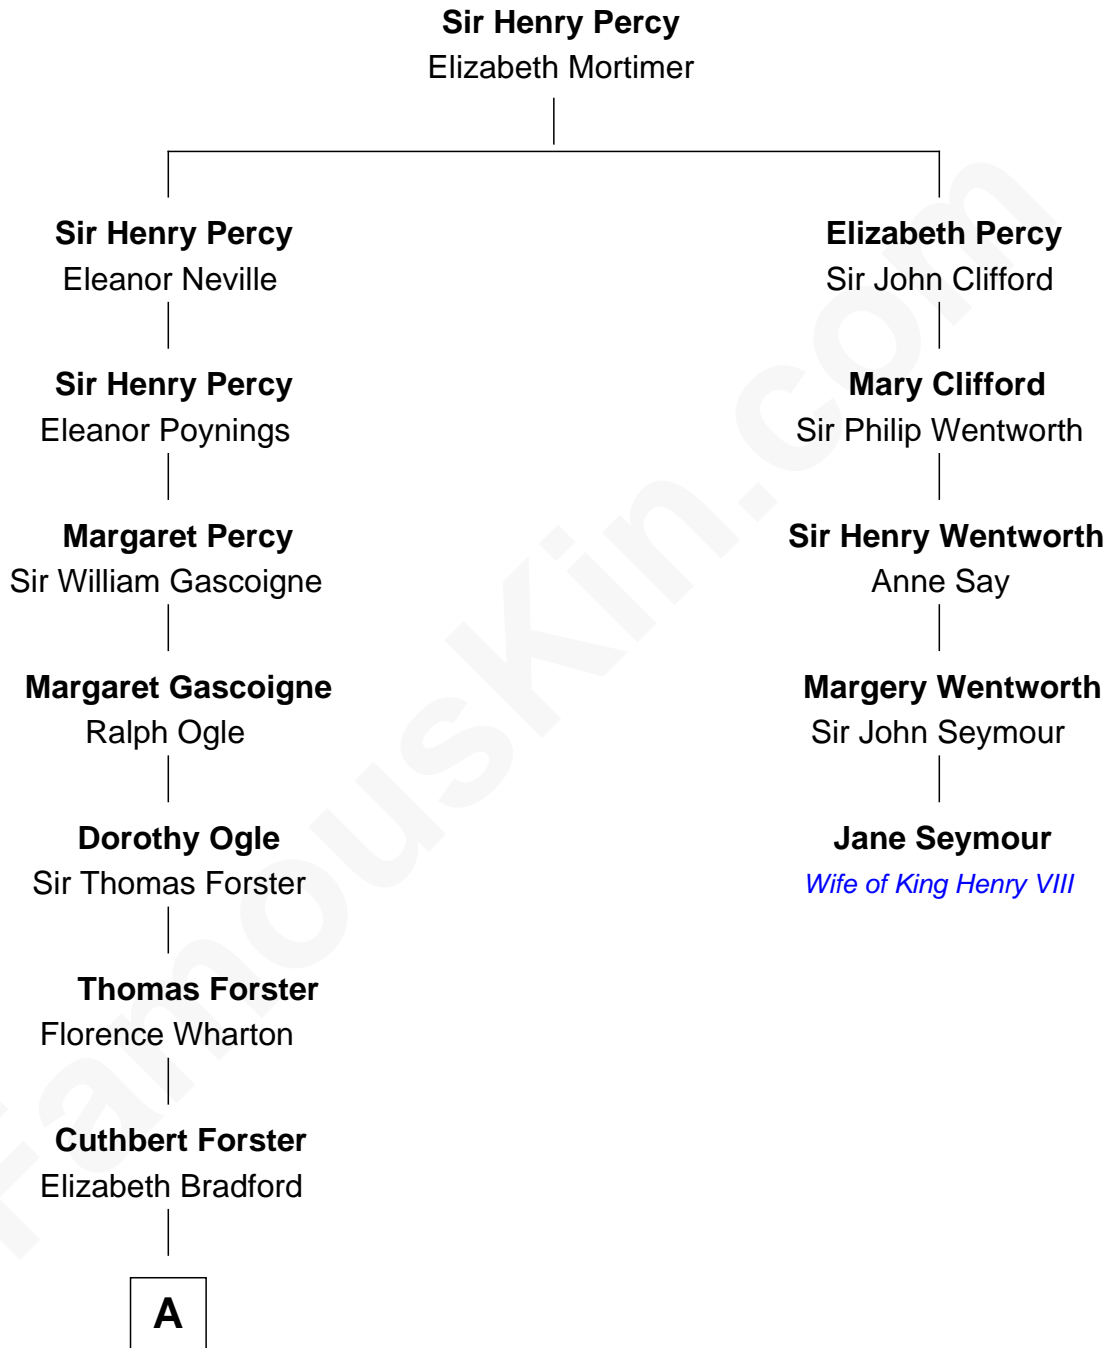

FamousKin.com Relationship Chart of

Peter Forster

TV and Movie Actor

4th cousin 12 times removed of

Jane Seymour

3rd Wife of King Henry VIII

A

Thomas Forster

Jane Carr

Reginald Forster

Ann - - - - -

Thomas Forster

- - - - -

Thomas Forster

Frances Bradford

Thomas Forster