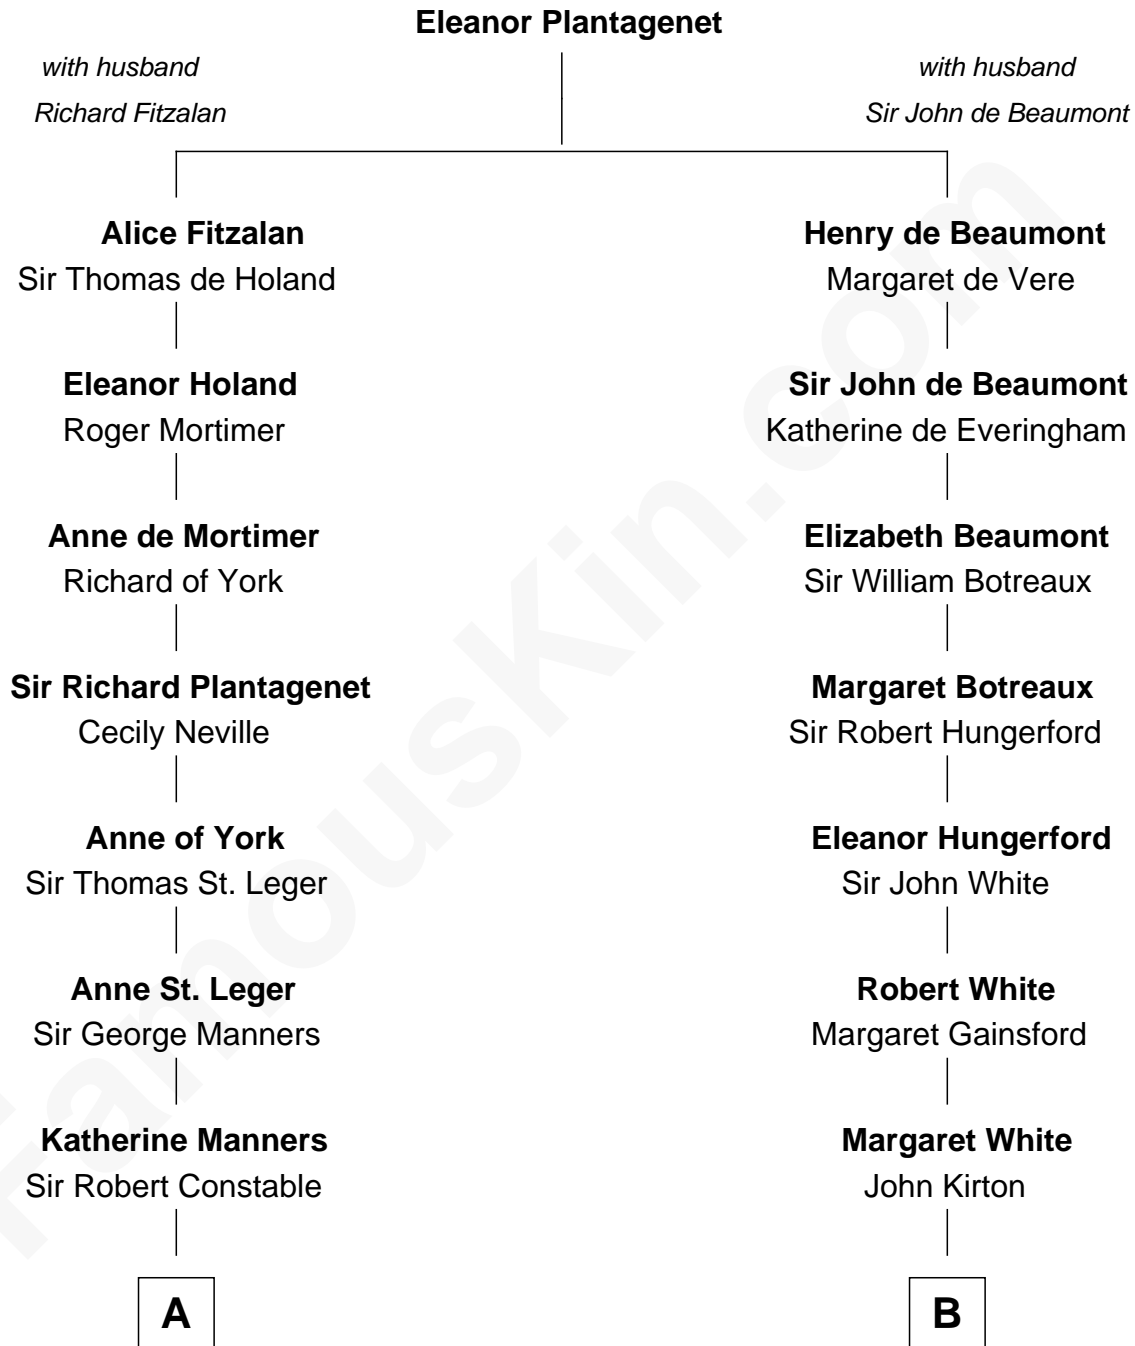

FamousKin.com Relationship Chart of

Peter Forster

TV and Movie Actor

18th cousin 3 times removed of

Thomas J. Watson, Jr.

President and CEO of I.B.M.

C

Frederic Percy Cochrane Forster

Alice Mary Biggs

Peter Forster

TV and Movie Actor

D

Mary Hamilton

Dr. Oliver Kittredge

Oliver Kittredge

Julia Ann Estabrook