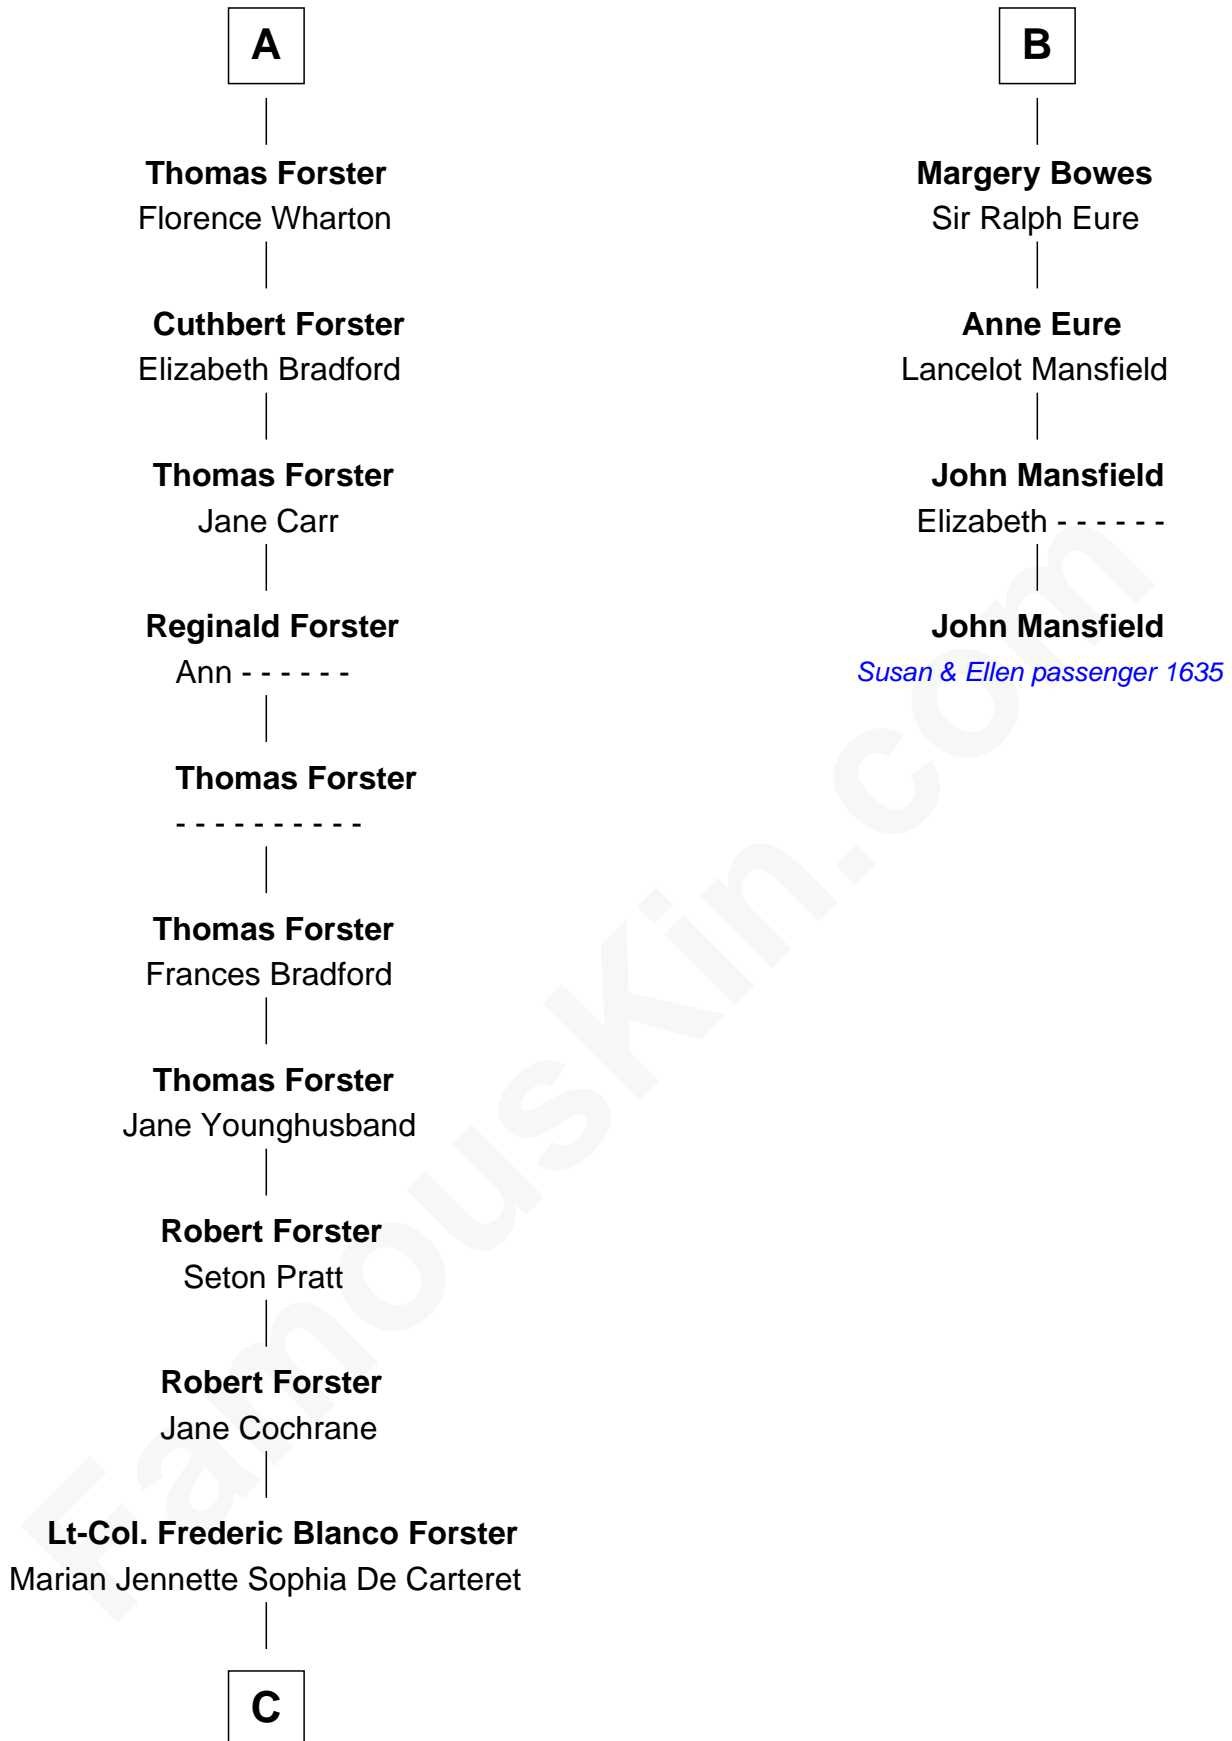

# FamousKin.com Relationship Chart of

**Peter Forster**

*TV and Movie Actor*

10th cousin 8 times removed of

**John Mansfield**

*(c1601 - 1674) Susan & Ellen passenger 1635*

**Sir Maurice de Berkeley**

Eve la Zouche

Maud FitzHugh

**Sir Ralph Bowes**

Margery Conyers

**Sir Ralph Bowes**

Elizabeth Clifford

**B**

**C**

Frederic Percy Cochrane Forster