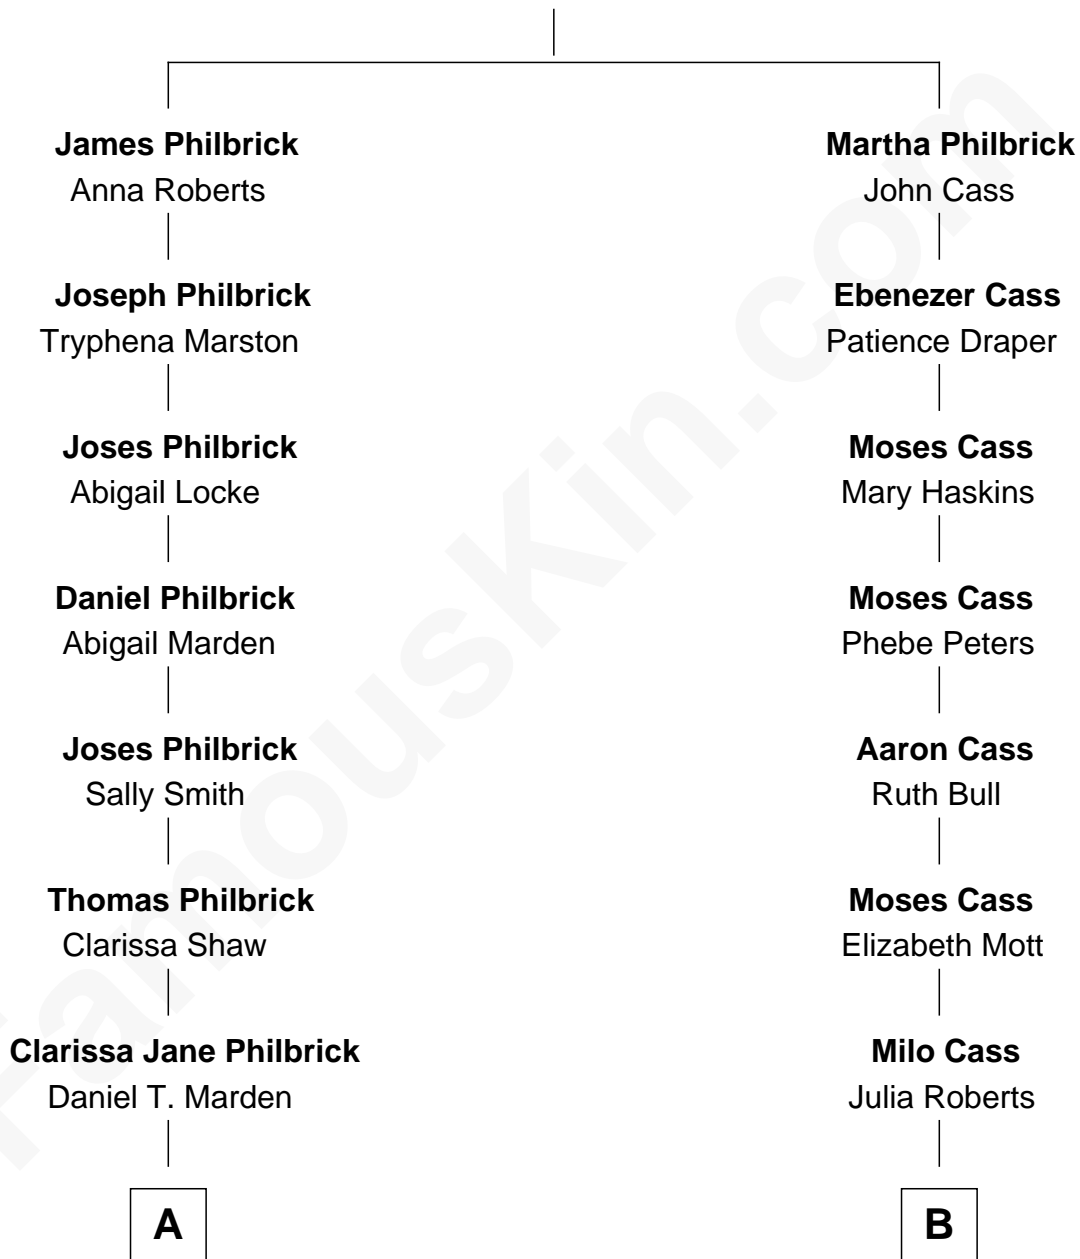

FamousKin.com Relationship Chart of

Adrienne Marden

Movie Actress

9th cousin of

John Paul Stevens

U.S. Supreme Court Justice

Thomas Philbrick

Elizabeth Knopp

A

Ralph T. Marden
Mabel S. Shaw

Ralph Adrian Baruch
Lenora I. Stein

Adrienne Marden
Movie Actress

B

Helen Elizabeth Cass
Richard Willison Street

Elizabeth Street
Ernest James Stevens

John Paul Stevens
U.S. Supreme Court Justice