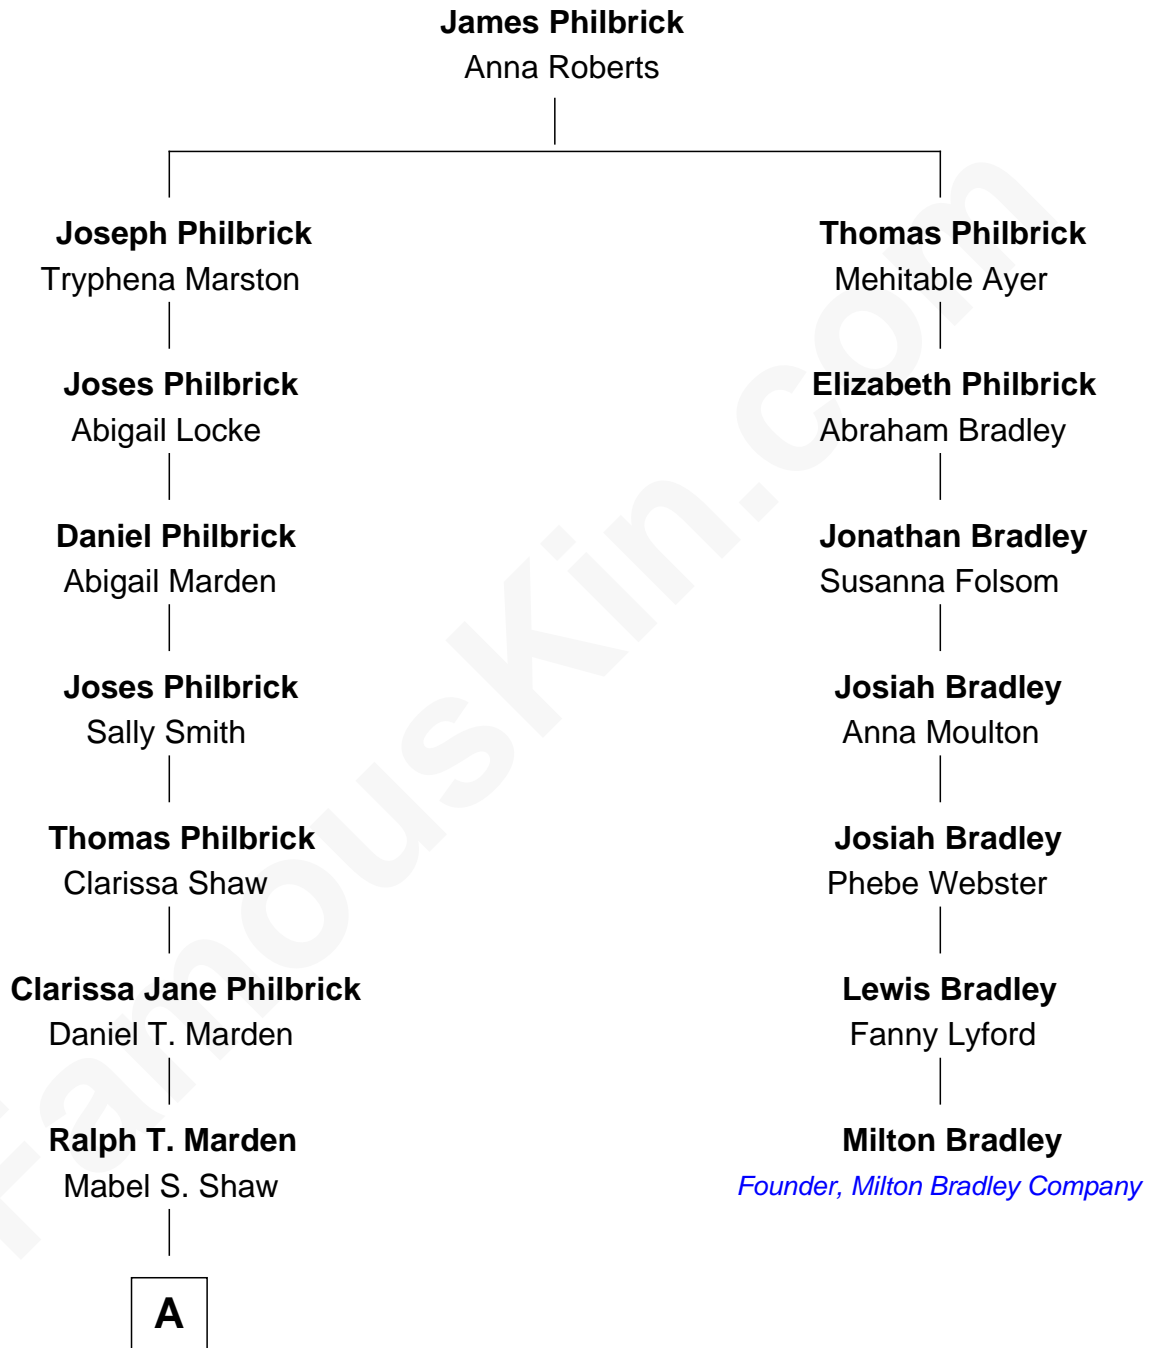

FamousKin.com
Relationship Chart of
Adrienne Marden
Movie Actress

6th cousin 2 times removed of
Milton Bradley
Founder, Milton Bradley Company

A

—
Ralph Adrian Baruch

Lenora I. Stein

—
Adrienne Marden

Movie Actress

FamousKin.com