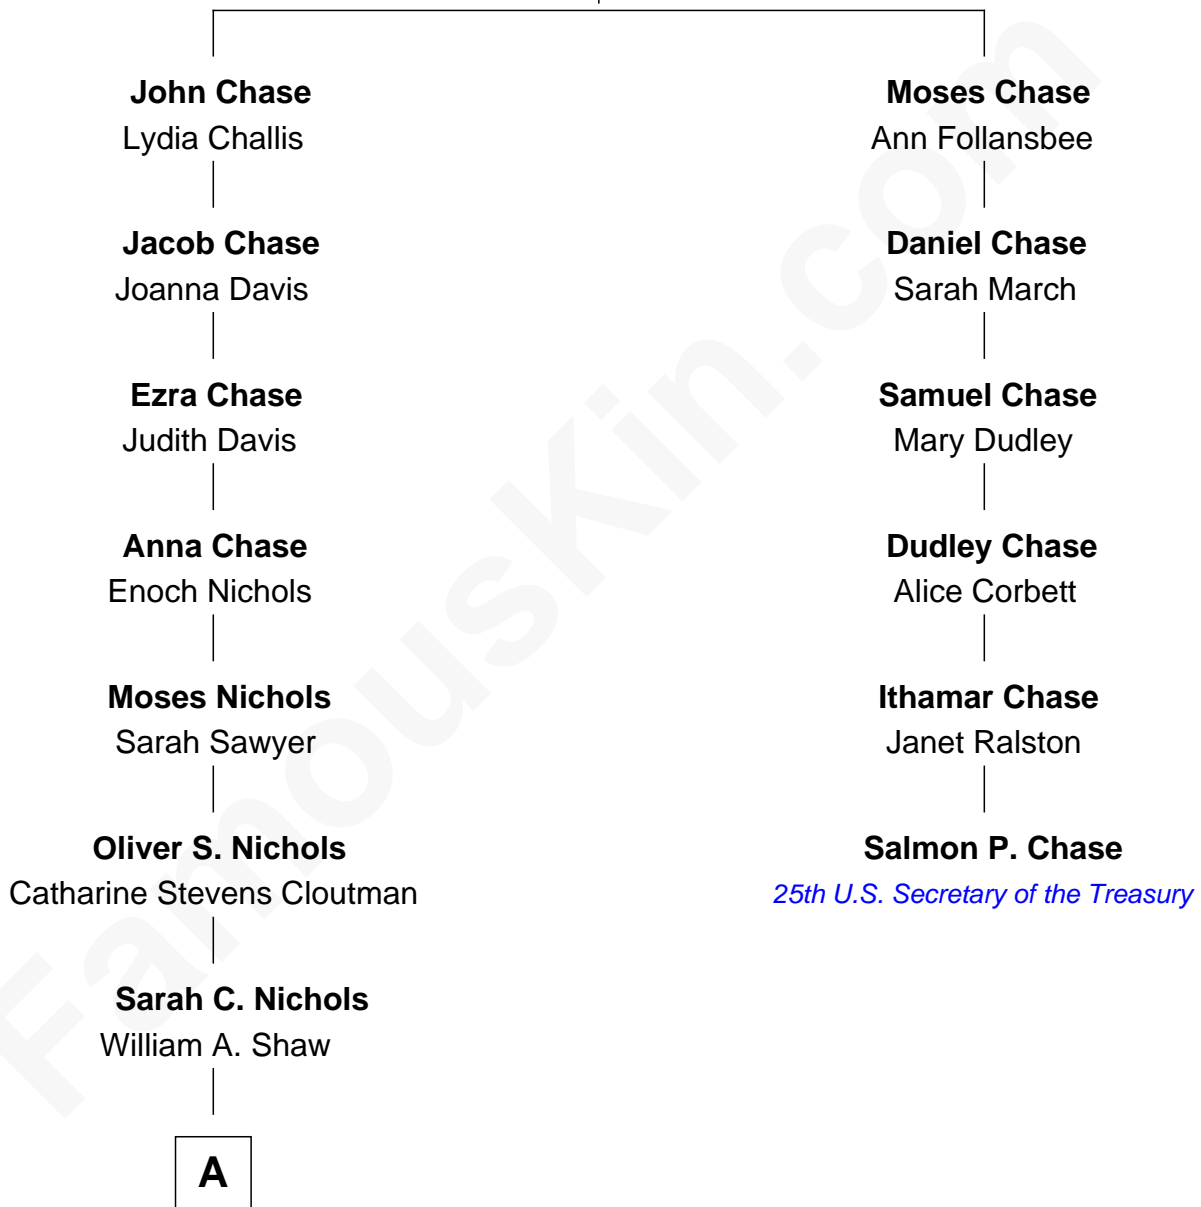

FamousKin.com
Relationship Chart of
Adrienne Marden
Movie Actress

5th cousin 4 times removed of

Salmon P. Chase
25th U.S. Secretary of the Treasury

Aquila Chase
 Ann Wheeler

A

Mabel S. Shaw
Ralph T. Marden

Ralph Adrian Baruch
Lenora I. Stein

Adrienne Marden
Movie Actress

FamousKin.com