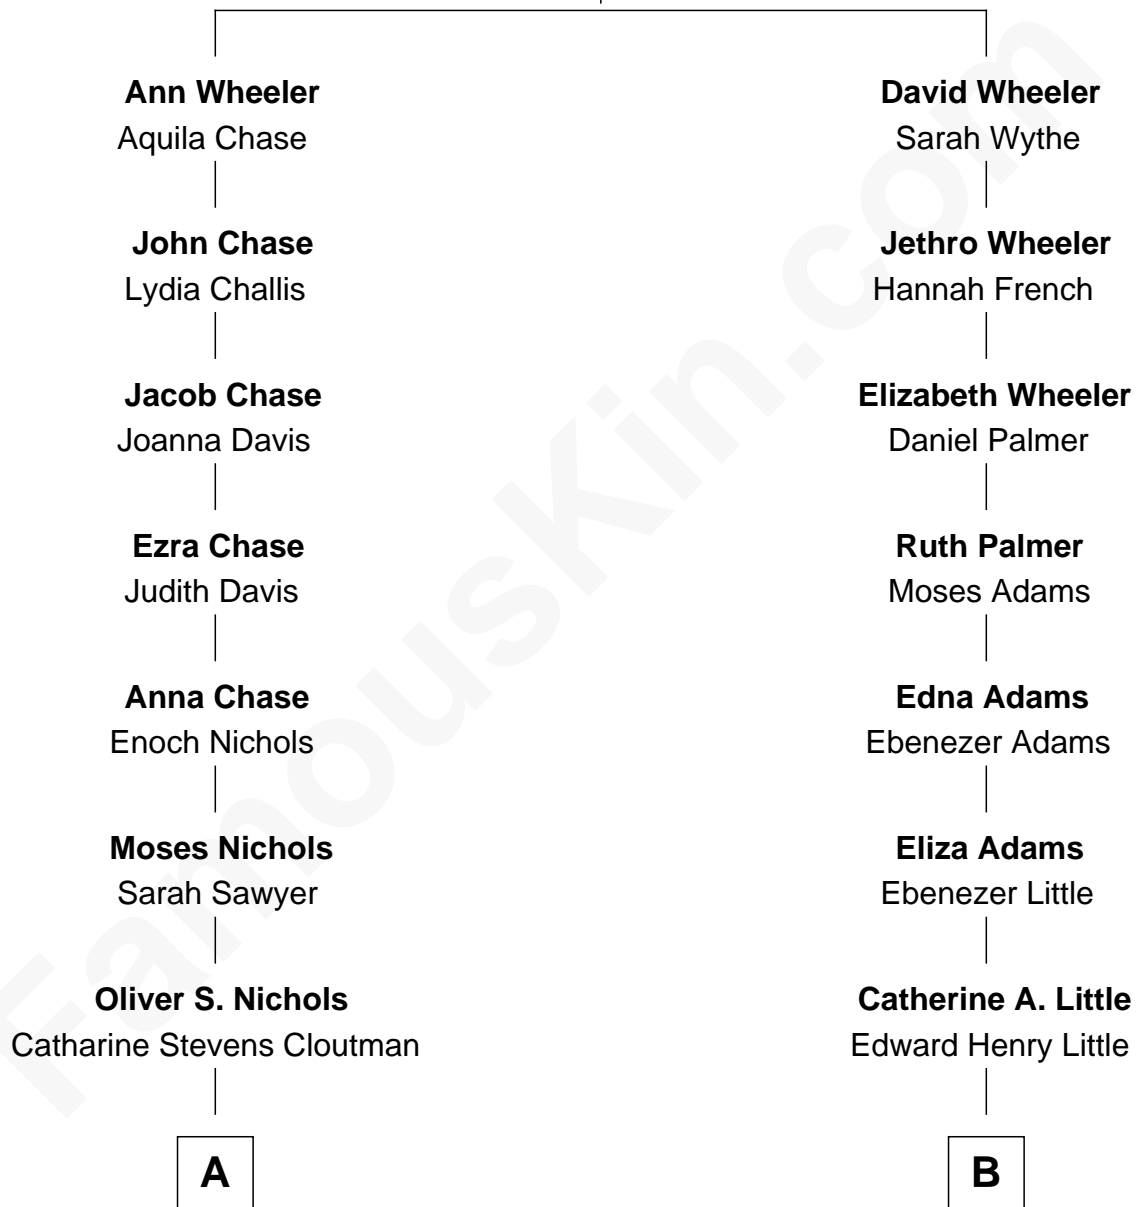

FamousKin.com Relationship Chart of

Adrienne Marden

Movie Actress

10th cousin of

Charlie Baker

72nd Governor of Massachusetts

John Wheeler

Agnes Yeoman

A

Sarah C. Nichols

William A. Shaw

Mabel S. Shaw

Ralph T. Marden

Ralph Adrian Baruch

Lenora I. Stein

Adrienne Marden

Movie Actress

B

Henry Bailey Little

Fanny Gray

Eleanor Johnson Little

Charles Duane Baker

Charles Duane Baker

Alice Elizabeth Ghormley