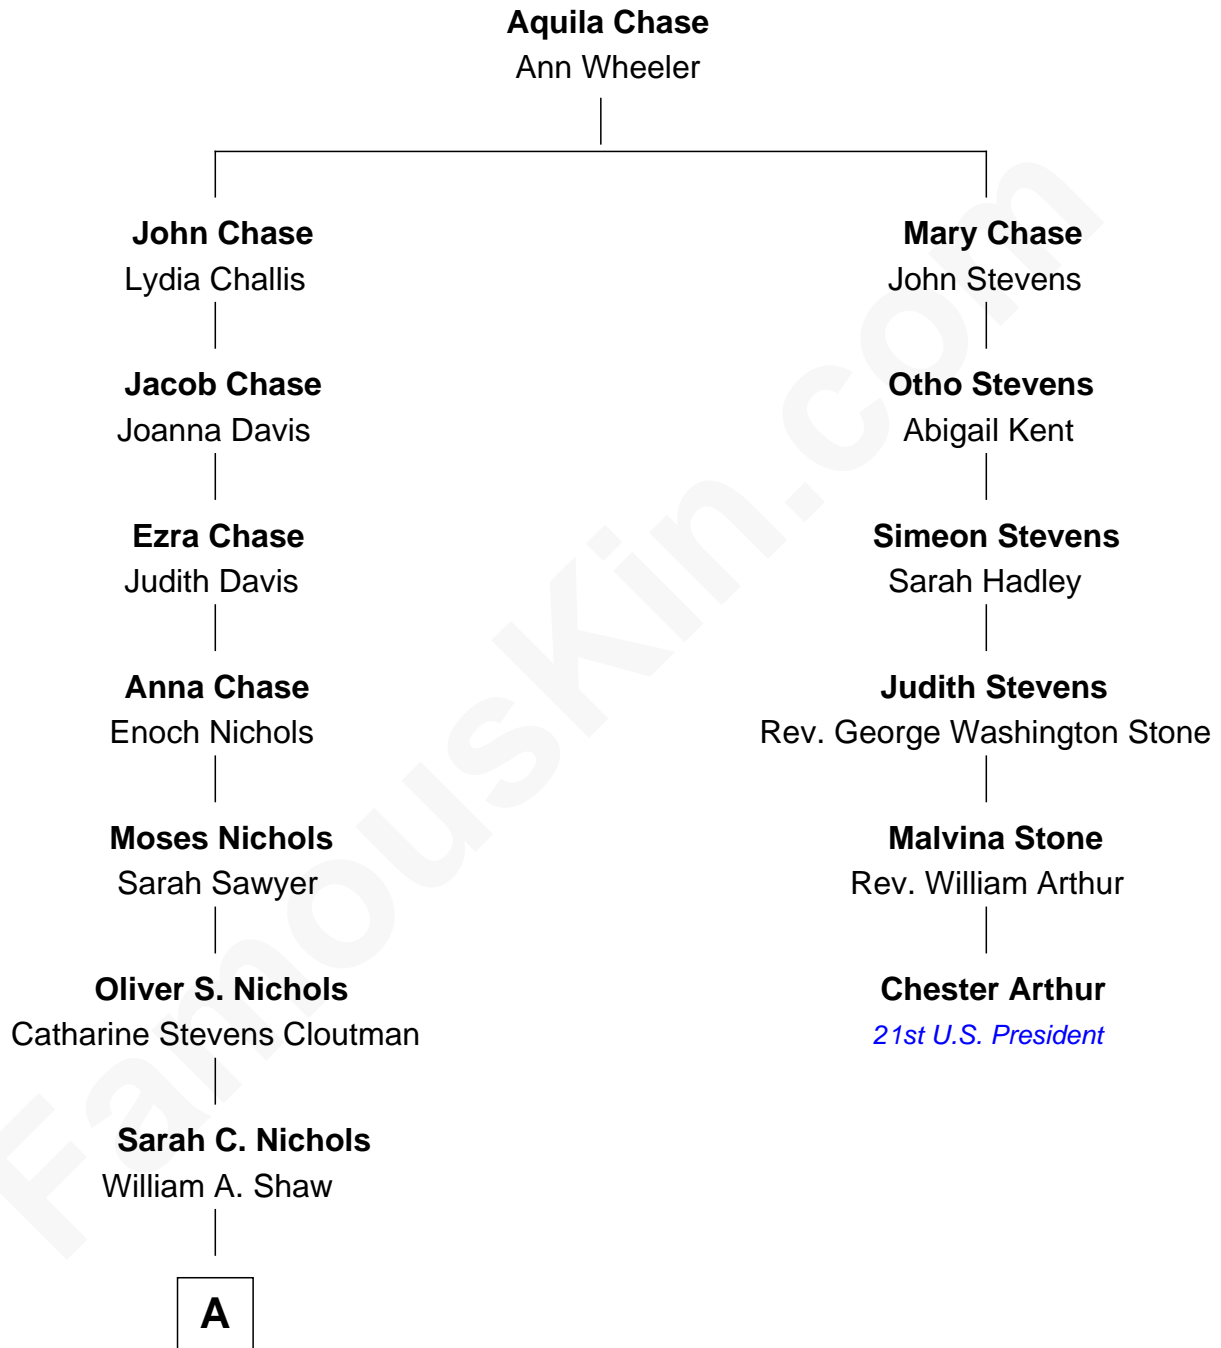

**FamousKin.com**  
**Relationship Chart of**  
**Adrienne Marden**  
*Movie Actress*

5th cousin 4 times removed of  
**Chester Arthur**  
*21st U.S. President*

**A**

—  
**Mabel S. Shaw**  
Ralph T. Marden

—  
**Ralph Adrian Baruch**  
Lenora I. Stein

—  
**Adrienne Marden**  
*Movie Actress*

FamousKin.com