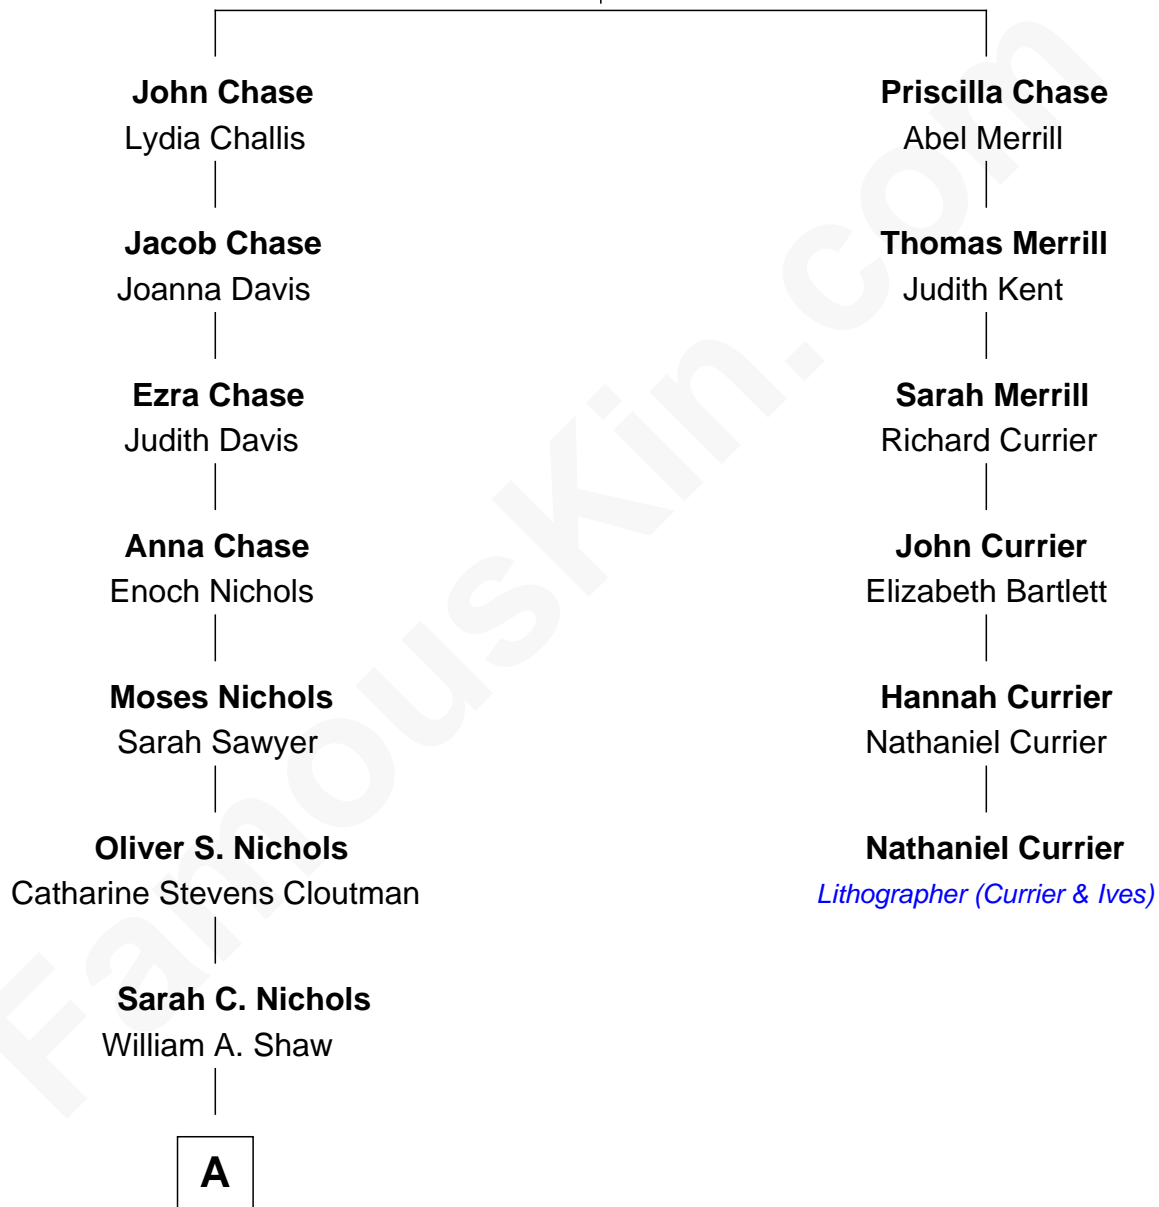

FamousKin.com Relationship Chart of

Adrienne Marden

Movie Actress

5th cousin 4 times removed of

Nathaniel Currier

Lithographer (Currier & Ives)

Aquila Chase

Ann Wheeler

A

—
Mabel S. Shaw
Ralph T. Marden

—
Ralph Adrian Baruch
Lenora I. Stein

—
Adrienne Marden
Movie Actress

FamousKin.com