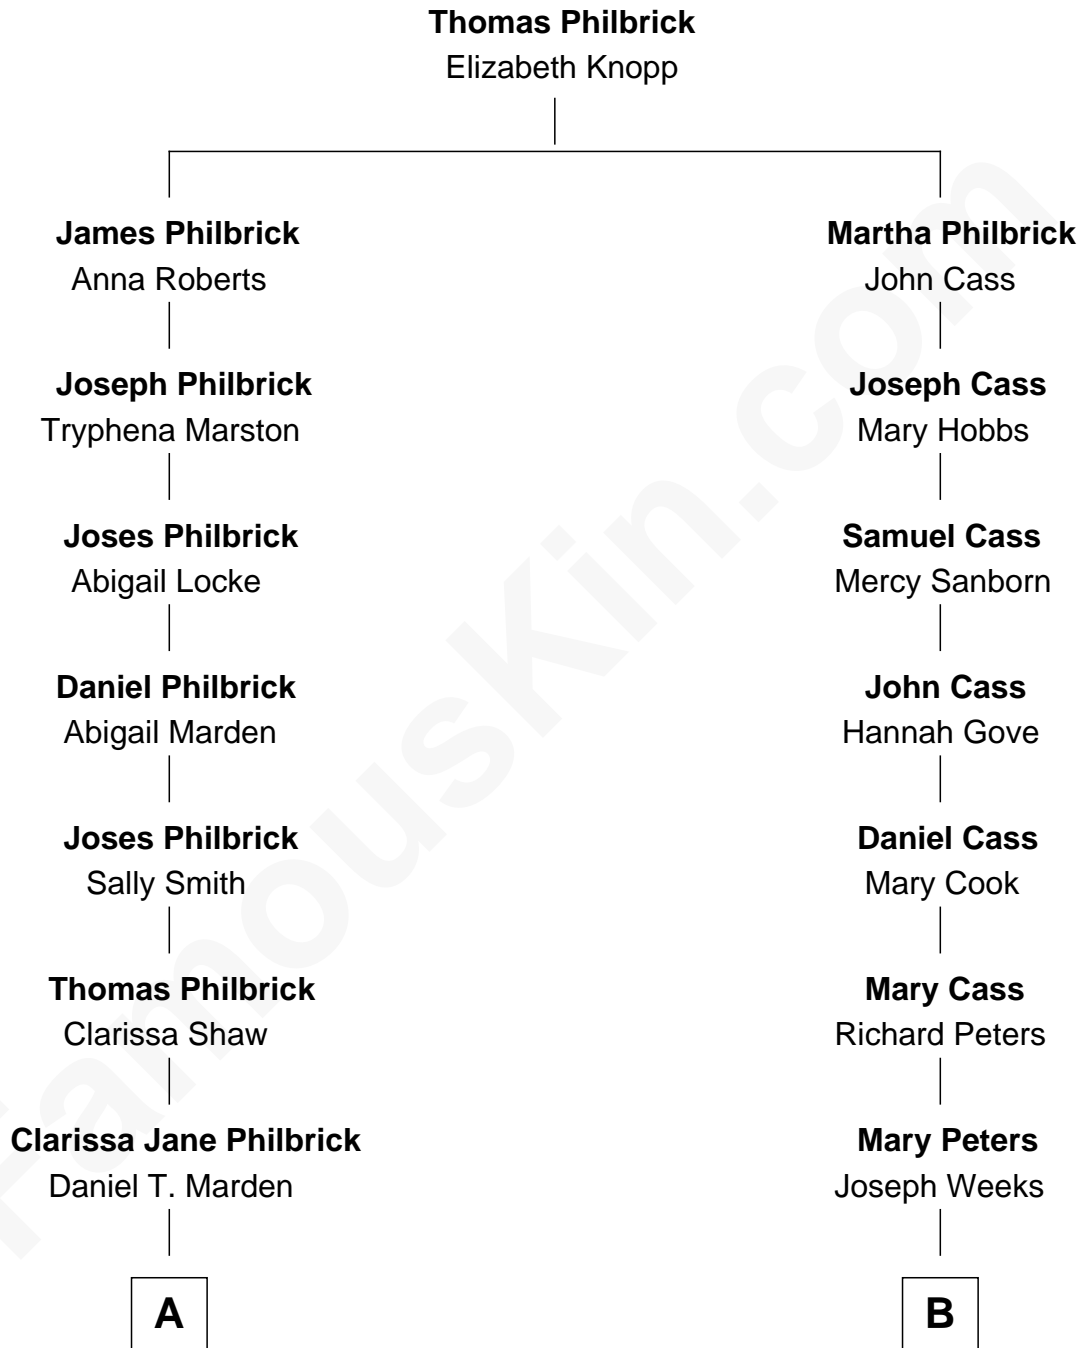

FamousKin.com
Relationship Chart of
Adrienne Marden
Movie Actress

9th cousin 2 times removed of

Charlie Munger
Vice-Chairman of Berkshire Hathaway

A

Ralph T. Marden
Mabel S. Shaw

Ralph Adrian Baruch
Lenora I. Stein

Adrienne Marden
Movie Actress

B

Mahala Weeks
Ebenezer Wright Babcock

Ann Maria Babcock
Samuel Montague Case

Carrie A. Case
Thomas Charles Munger

Alfred Case Munger
Florence V. Russell

Charlie Munger
Vice-Chairman of Berkshire Hathaway