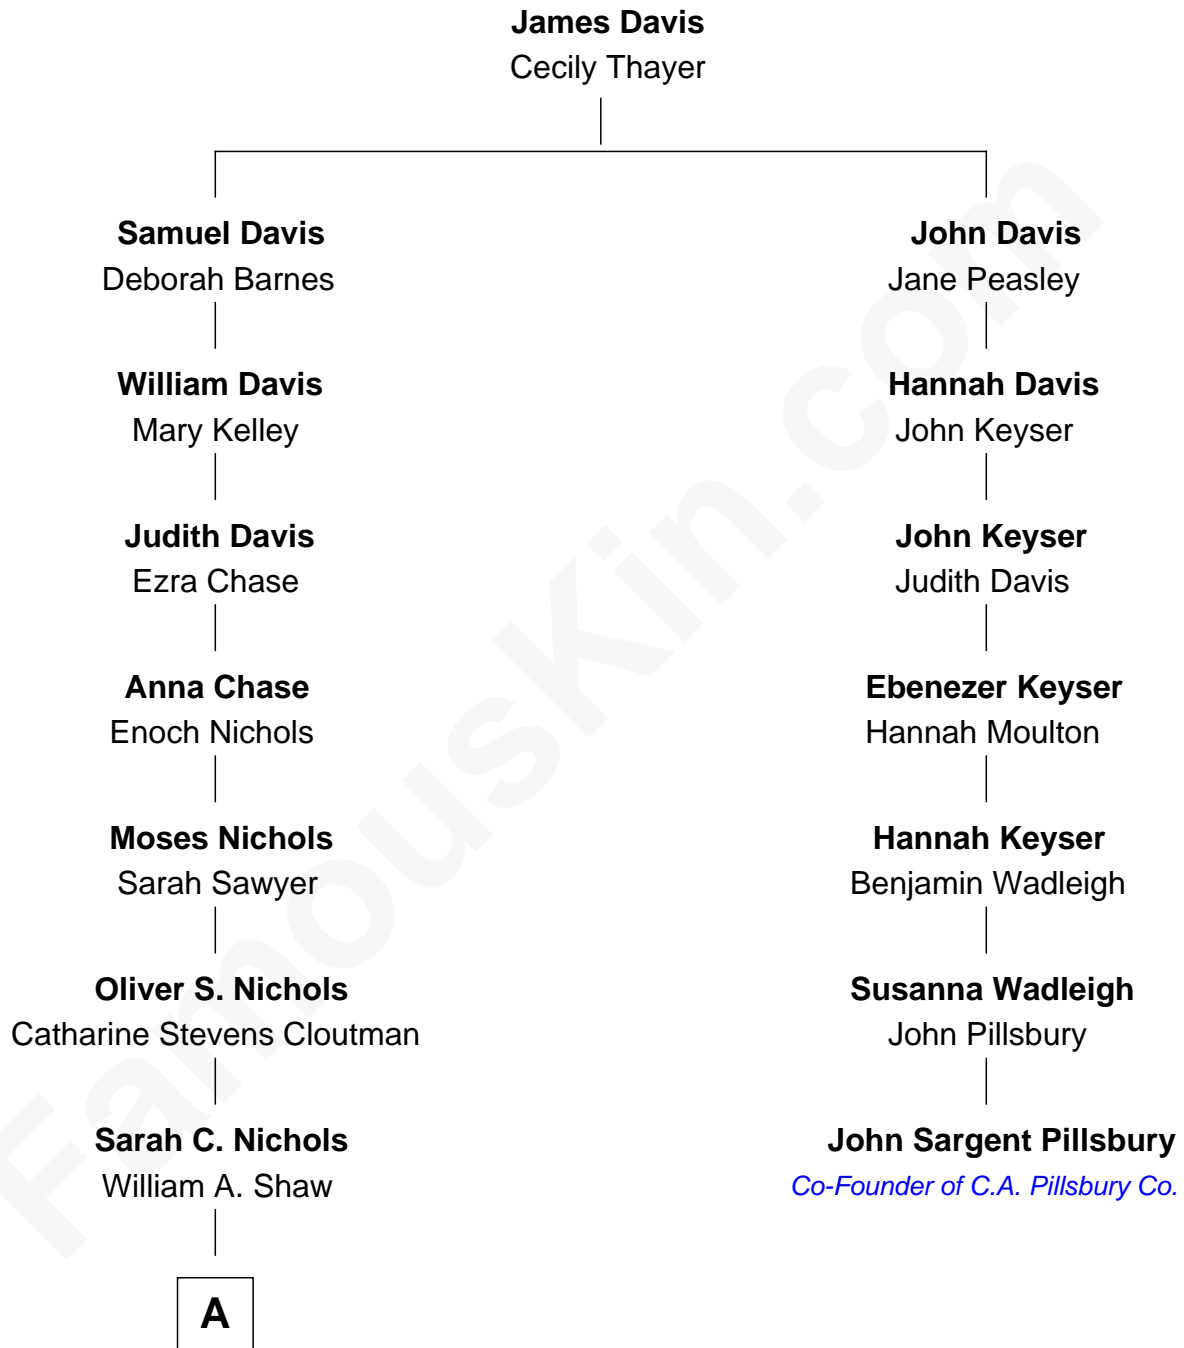

FamousKin.com
Relationship Chart of
Adrienne Marden
Movie Actress

6th cousin 3 times removed of

John Sargent Pillsbury
Co-Founder of C.A. Pillsbury Co.

A

Mabel S. Shaw
Ralph T. Marden

Ralph Adrian Baruch
Lenora I. Stein

Adrienne Marden
Movie Actress

FamousKin.com