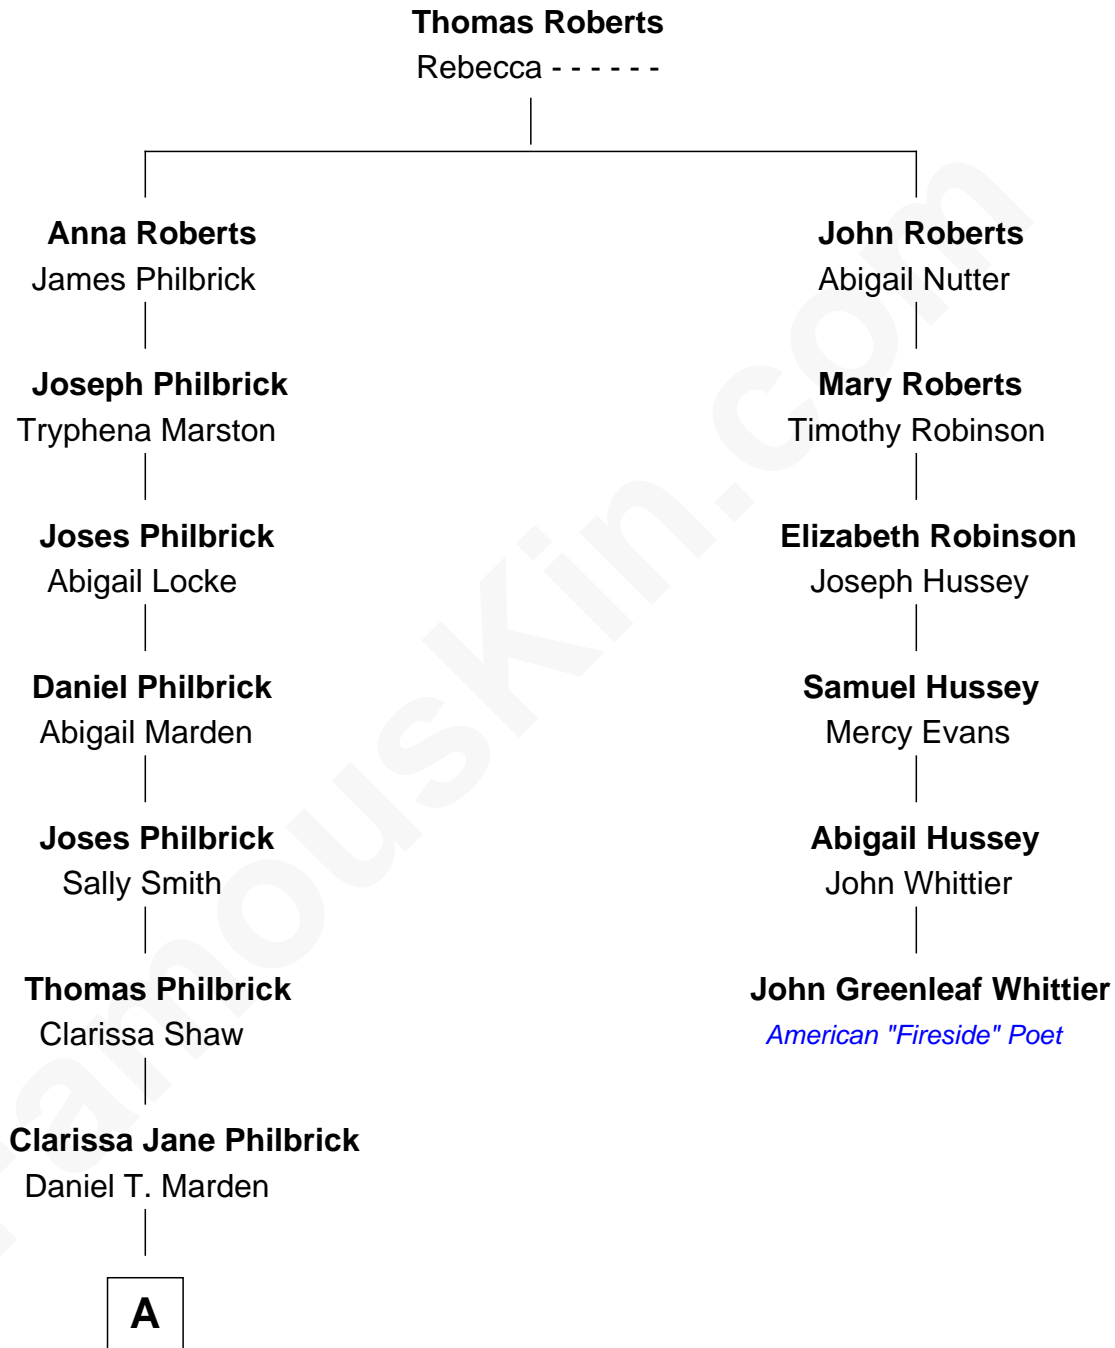

FamousKin.com
Relationship Chart of
Adrienne Marden
Movie Actress

5th cousin 4 times removed of
John Greenleaf Whittier
American "Fireside" Poet

A

—
Ralph T. Marden

Mabel S. Shaw

—
Ralph Adrian Baruch

Lenora I. Stein