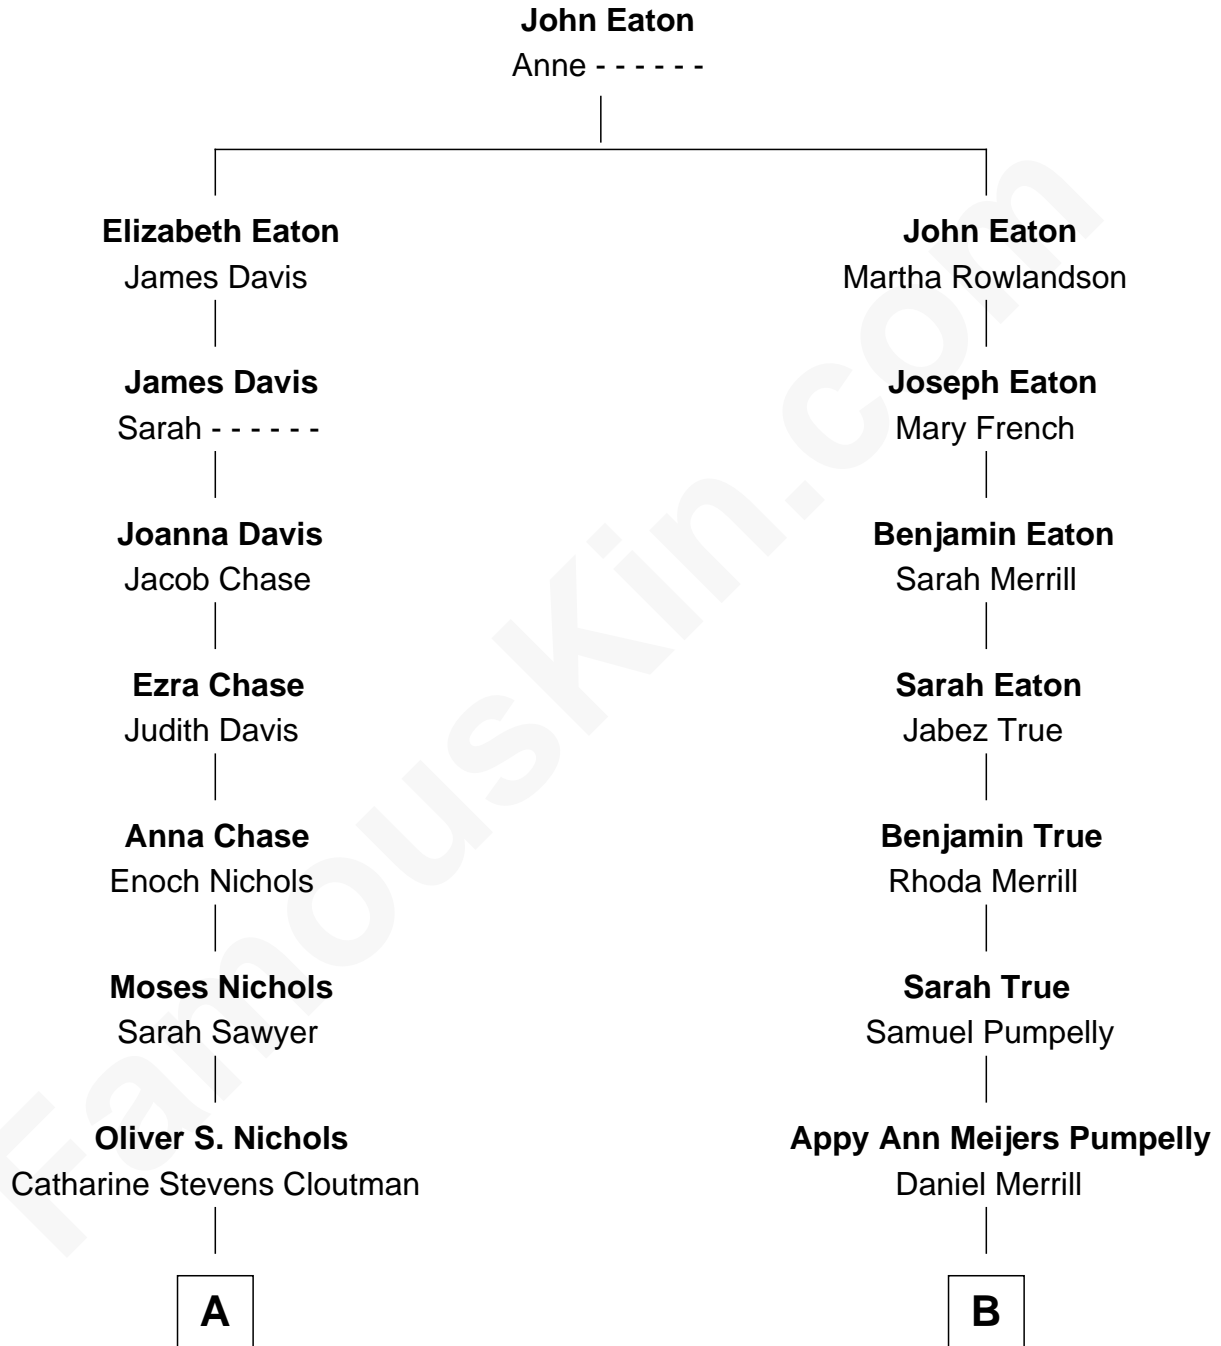

FamousKin.com
Relationship Chart of
Adrienne Marden
Movie Actress

10th cousin 2 times removed of
Dave Cowens
NBA Hall of Famer

A

Sarah C. Nichols

William A. Shaw

Mabel S. Shaw

Ralph T. Marden

Ralph Adrian Baruch

Lenora I. Stein

Adrienne Marden

Movie Actress

B

Rhoda True Merrill

Albert Atwood

Thomas Albert Atwood

Priscilla Ann Kelly