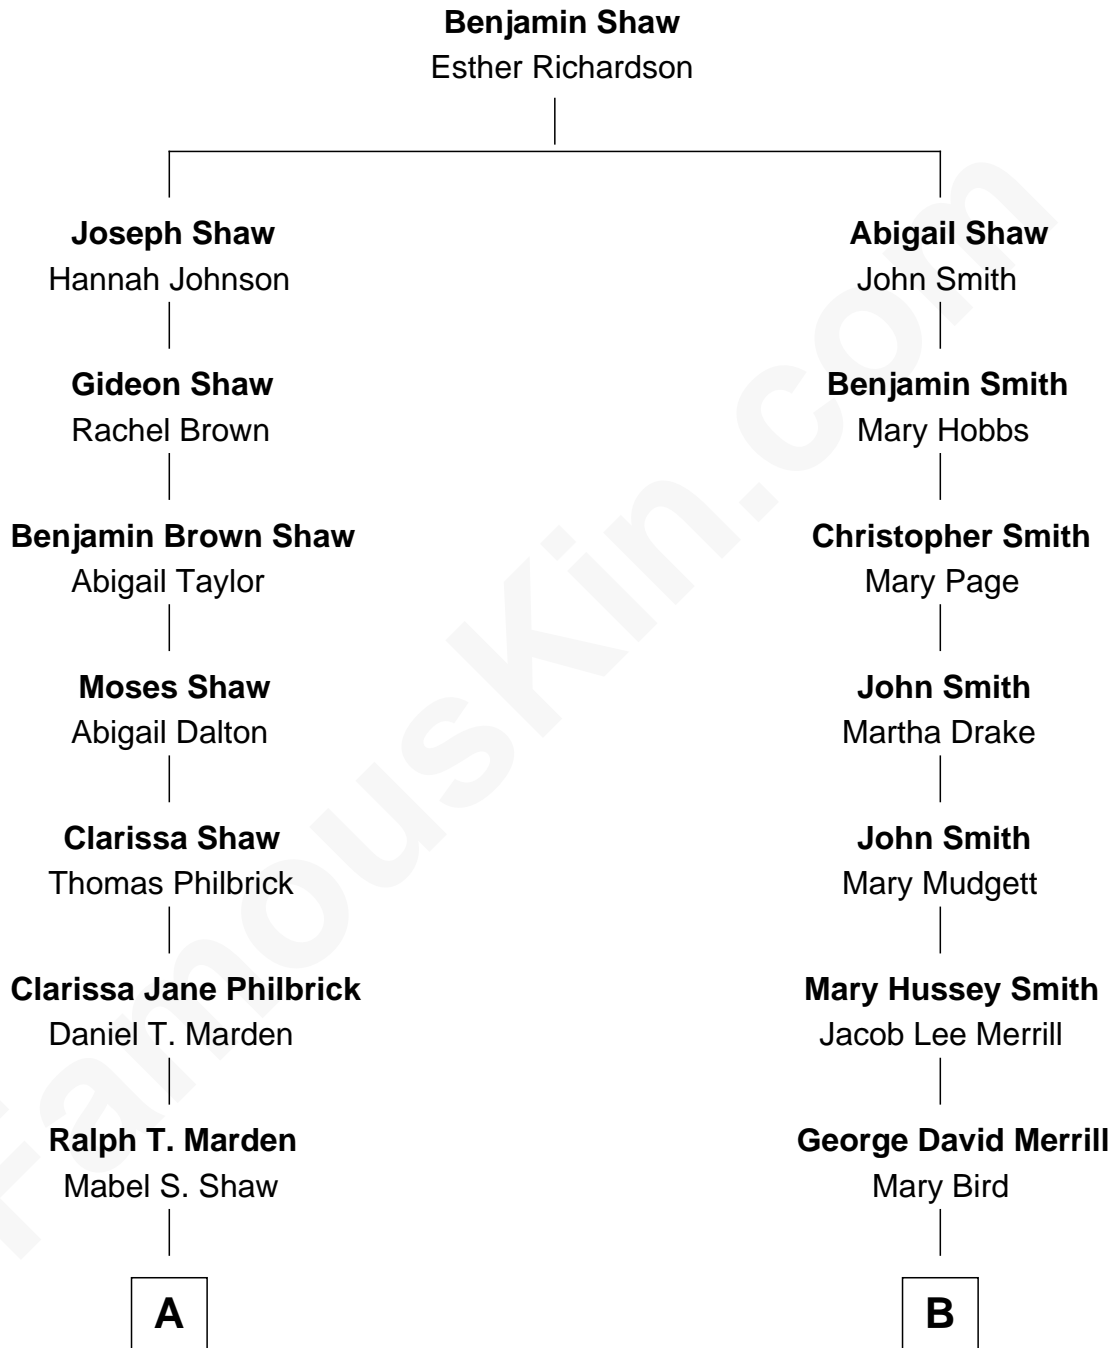

FamousKin.com
Relationship Chart of
Adrienne Marden
Movie Actress

8th cousin 2 times removed of
Meghan Markle
Duchess of Sussex, TV Actress

A

Ralph Adrian Baruch

Lenora I. Stein

Adrienne Marden

Movie Actress

B

Gertrude May Merrill

Fred George Sanders

Doris Mary Rita Sanders

Gordon Arnold Markle

Thomas Wayne Markle

Doria Loyce Ragland

Meghan Markle