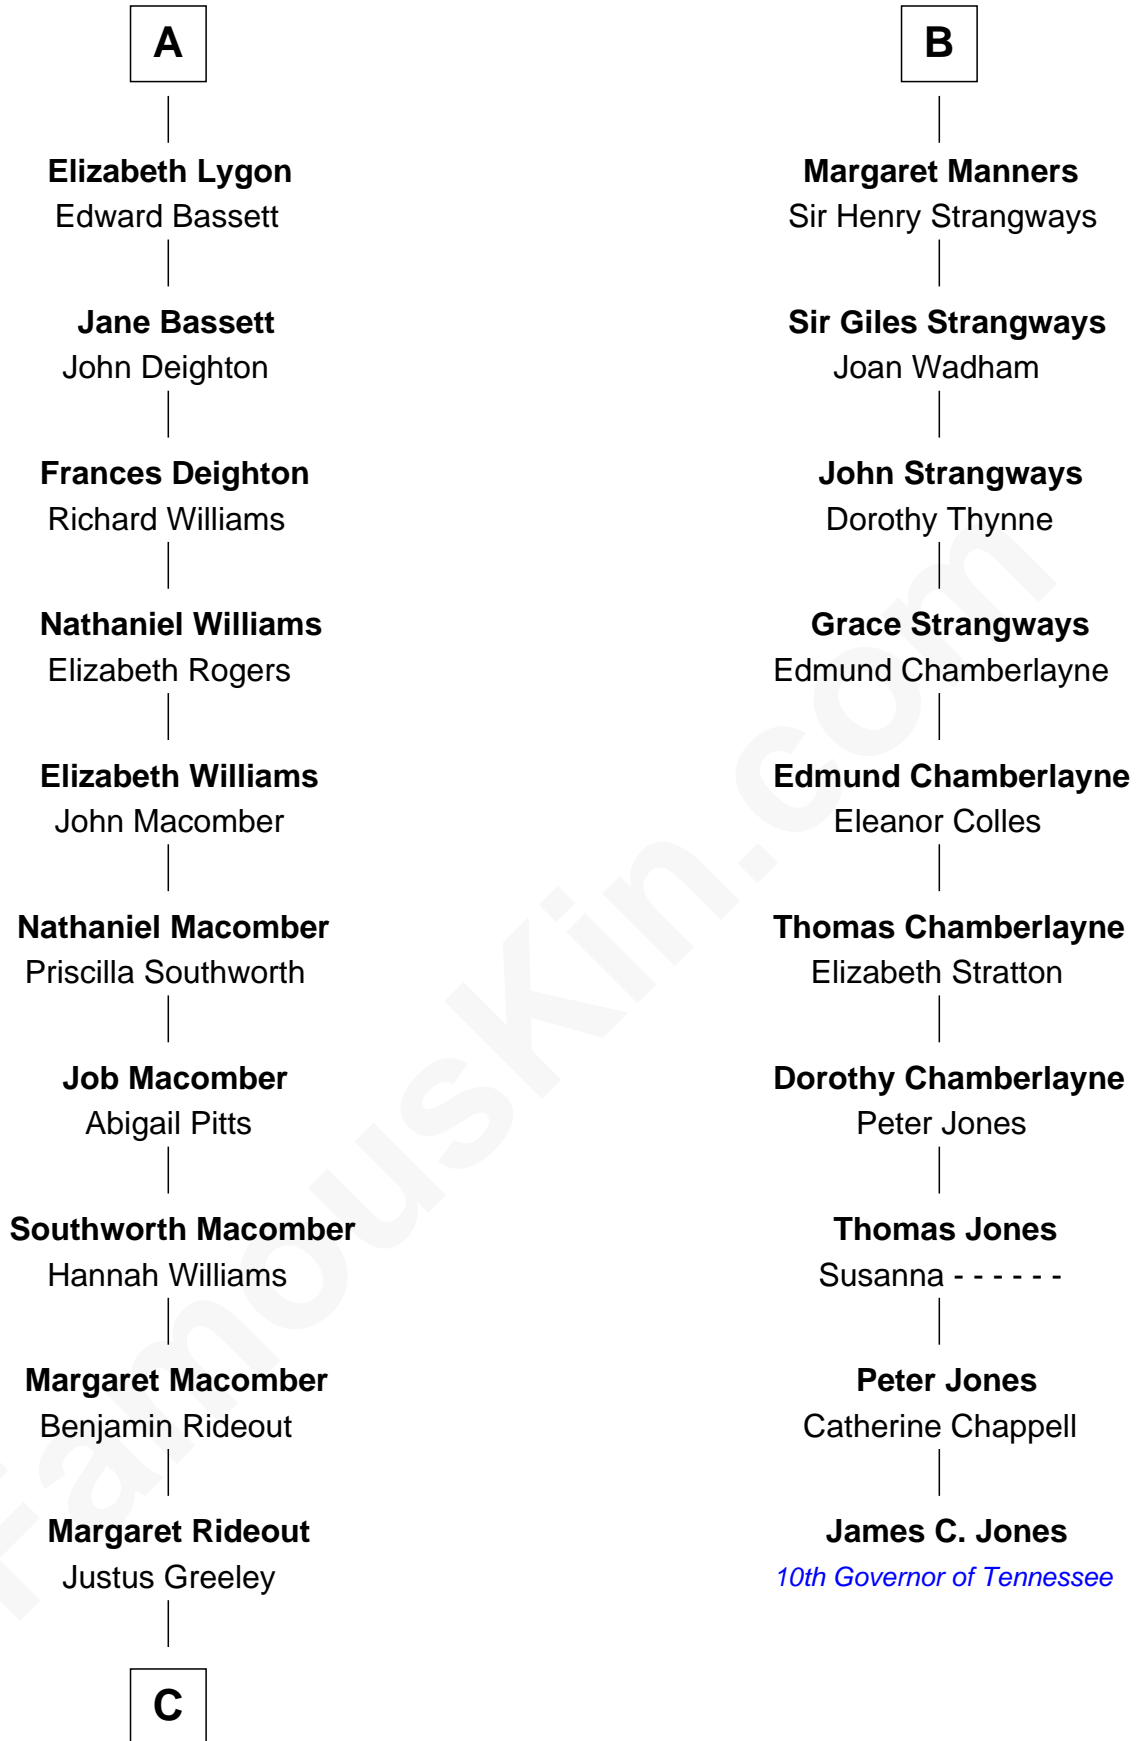

FamousKin.com Relationship Chart of

Margot Kidder

TV and Movie Actress

16th cousin 4 times removed of

James C. Jones

10th Governor of Tennessee

C

—
Margaret Q. Greeley

Dr. David Powell

—
Margaret Powell
Sidney Jesse Kidder

—
Kendall Kidder
Jocelyn Mary Wilson

—
Margot Kidder
TV and Movie Actress

FamousKin.com