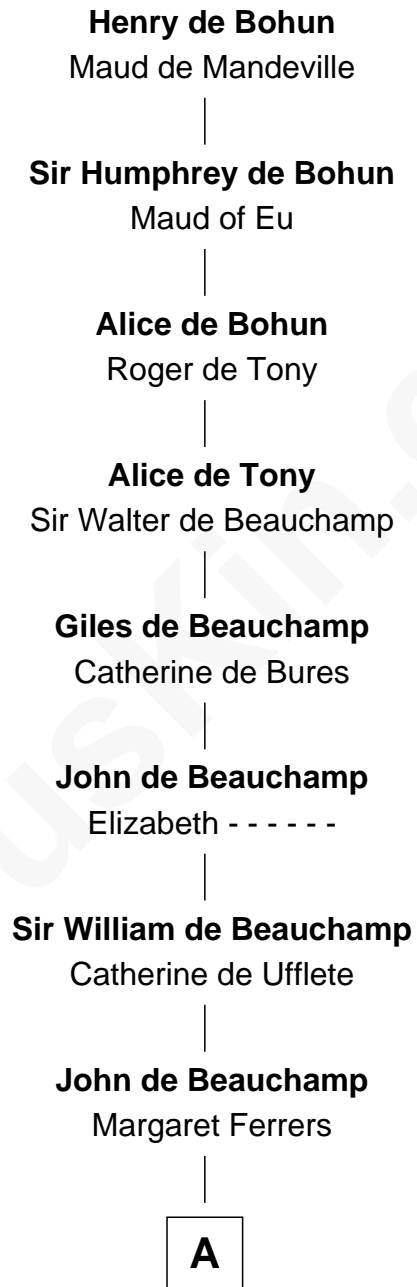

# FamousKin.com Relationship Chart of

**Margot Kidder**

*TV and Movie Actress*

23rd Great-granddaughter of

**Henry de Bohun**

*Magna Carta Surety*

**A**

**Sir Richard de Beauchamp**

Elizabeth Stafford

**Anne de Beauchamp**

Sir Richard Lygon

**Sir Richard Lygon**

Margaret Greville

**Henry Lygon**

Elizabeth Berkeley

**Elizabeth Lygon**

Edward Bassett

**Jane Bassett**

John Deighton

**Frances Deighton**

Richard Williams

**Nathaniel Williams**

Elizabeth Rogers

**Elizabeth Williams**

John Macomber

**Nathaniel Macomber**

Priscilla Southworth

**B**

**B**

—  
**Job Macomber**

Abigail Pitts

—  
**Southworth Macomber**