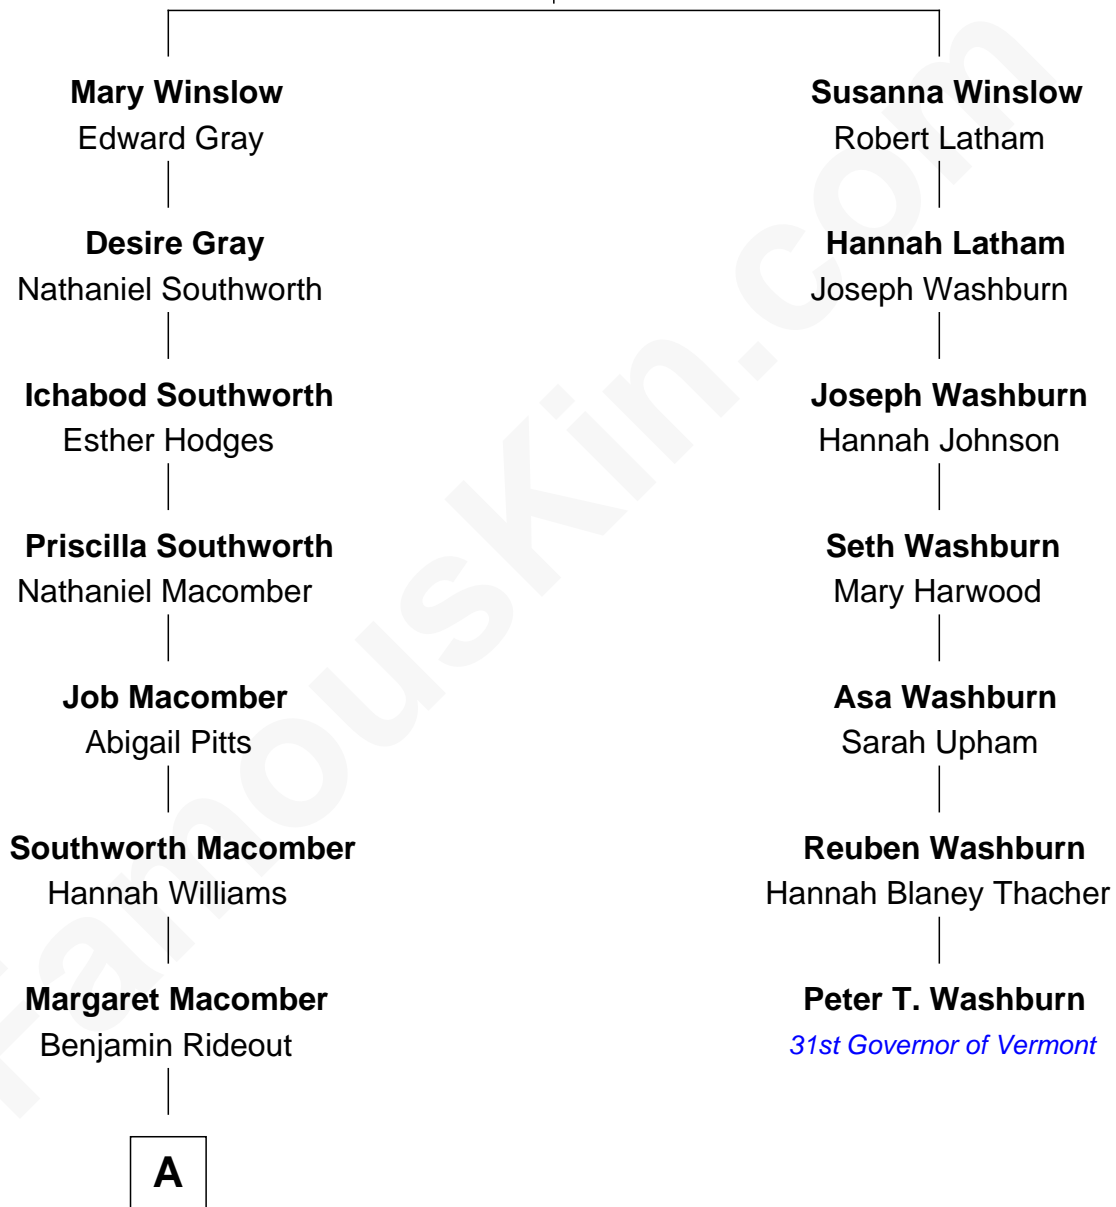

# FamousKin.com Relationship Chart of

**Margot Kidder**

*TV and Movie Actress*

6th cousin 5 times removed of

**Peter T. Washburn**

*31st Governor of Vermont*

**John Winslow**

Mary Chilton

**A**

—  
**Margaret Rideout**

Justus Greeley

—  
**Margaret Q. Greeley**

Dr. David Powell

—  
**Margaret Powell**

Sidney Jesse Kidder

—  
**Kendall Kidder**

Jocelyn Mary Wilson

—  
**Margot Kidder**

*TV and Movie Actress*

FamousKin.com